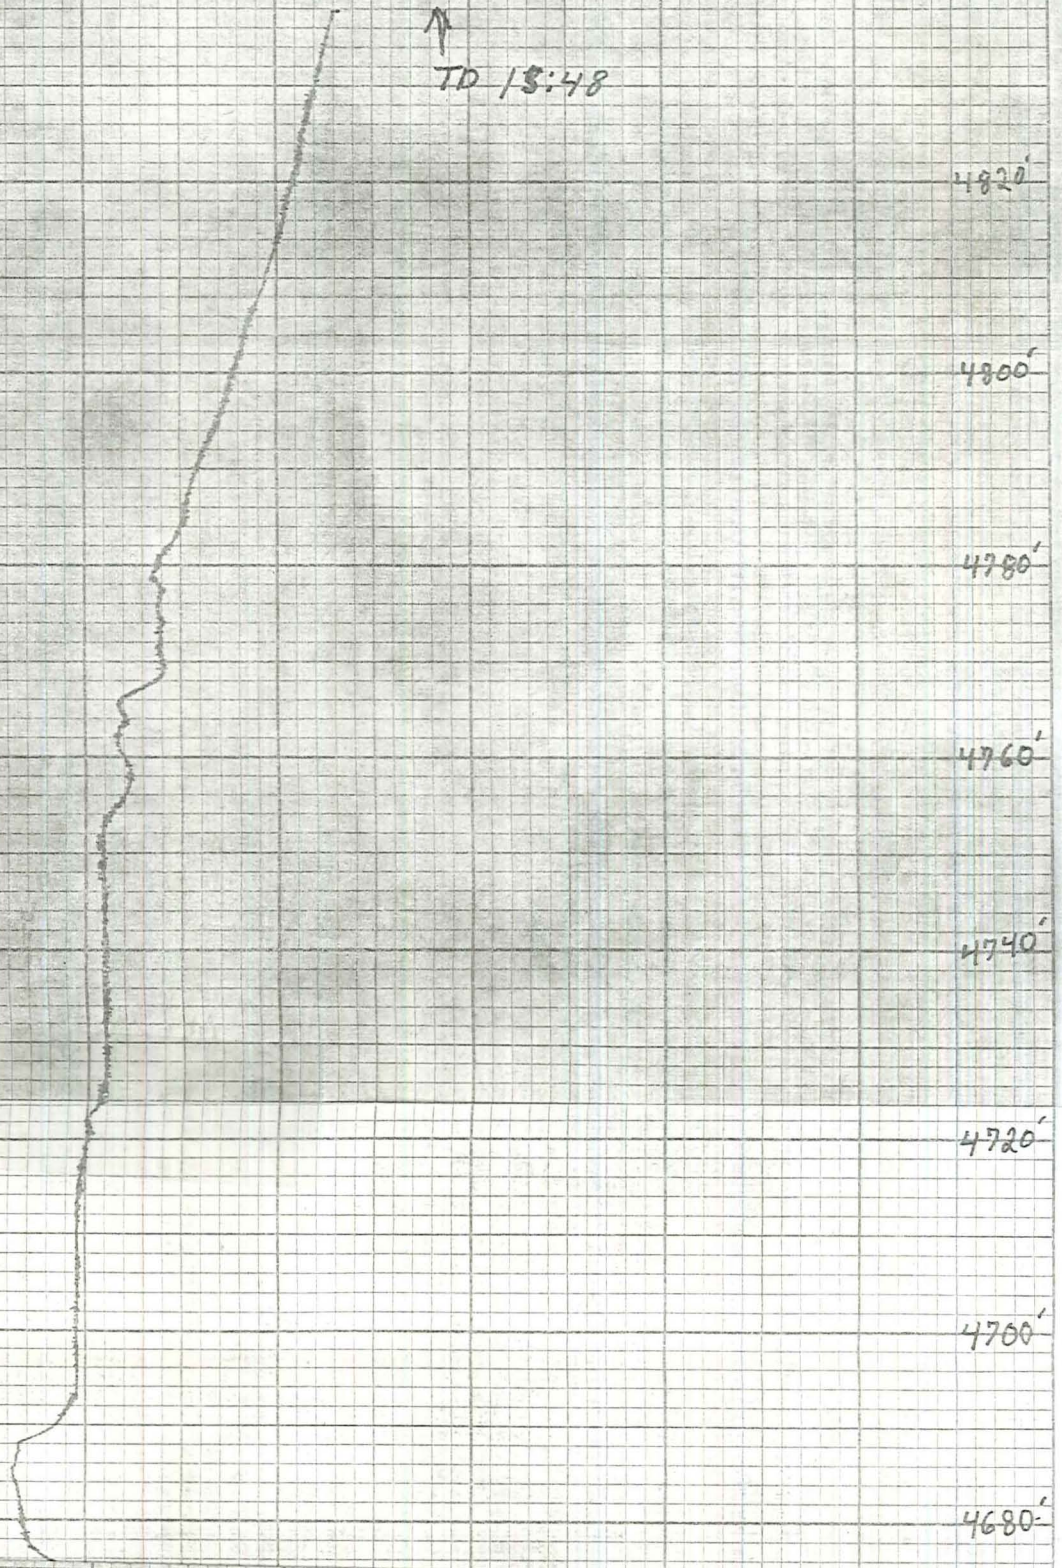

↑
TD 15:48

Test 2C

RRGE #5

9/27/82

15:30

TEMP LOG

LOG RATE 20 ft/min

MT