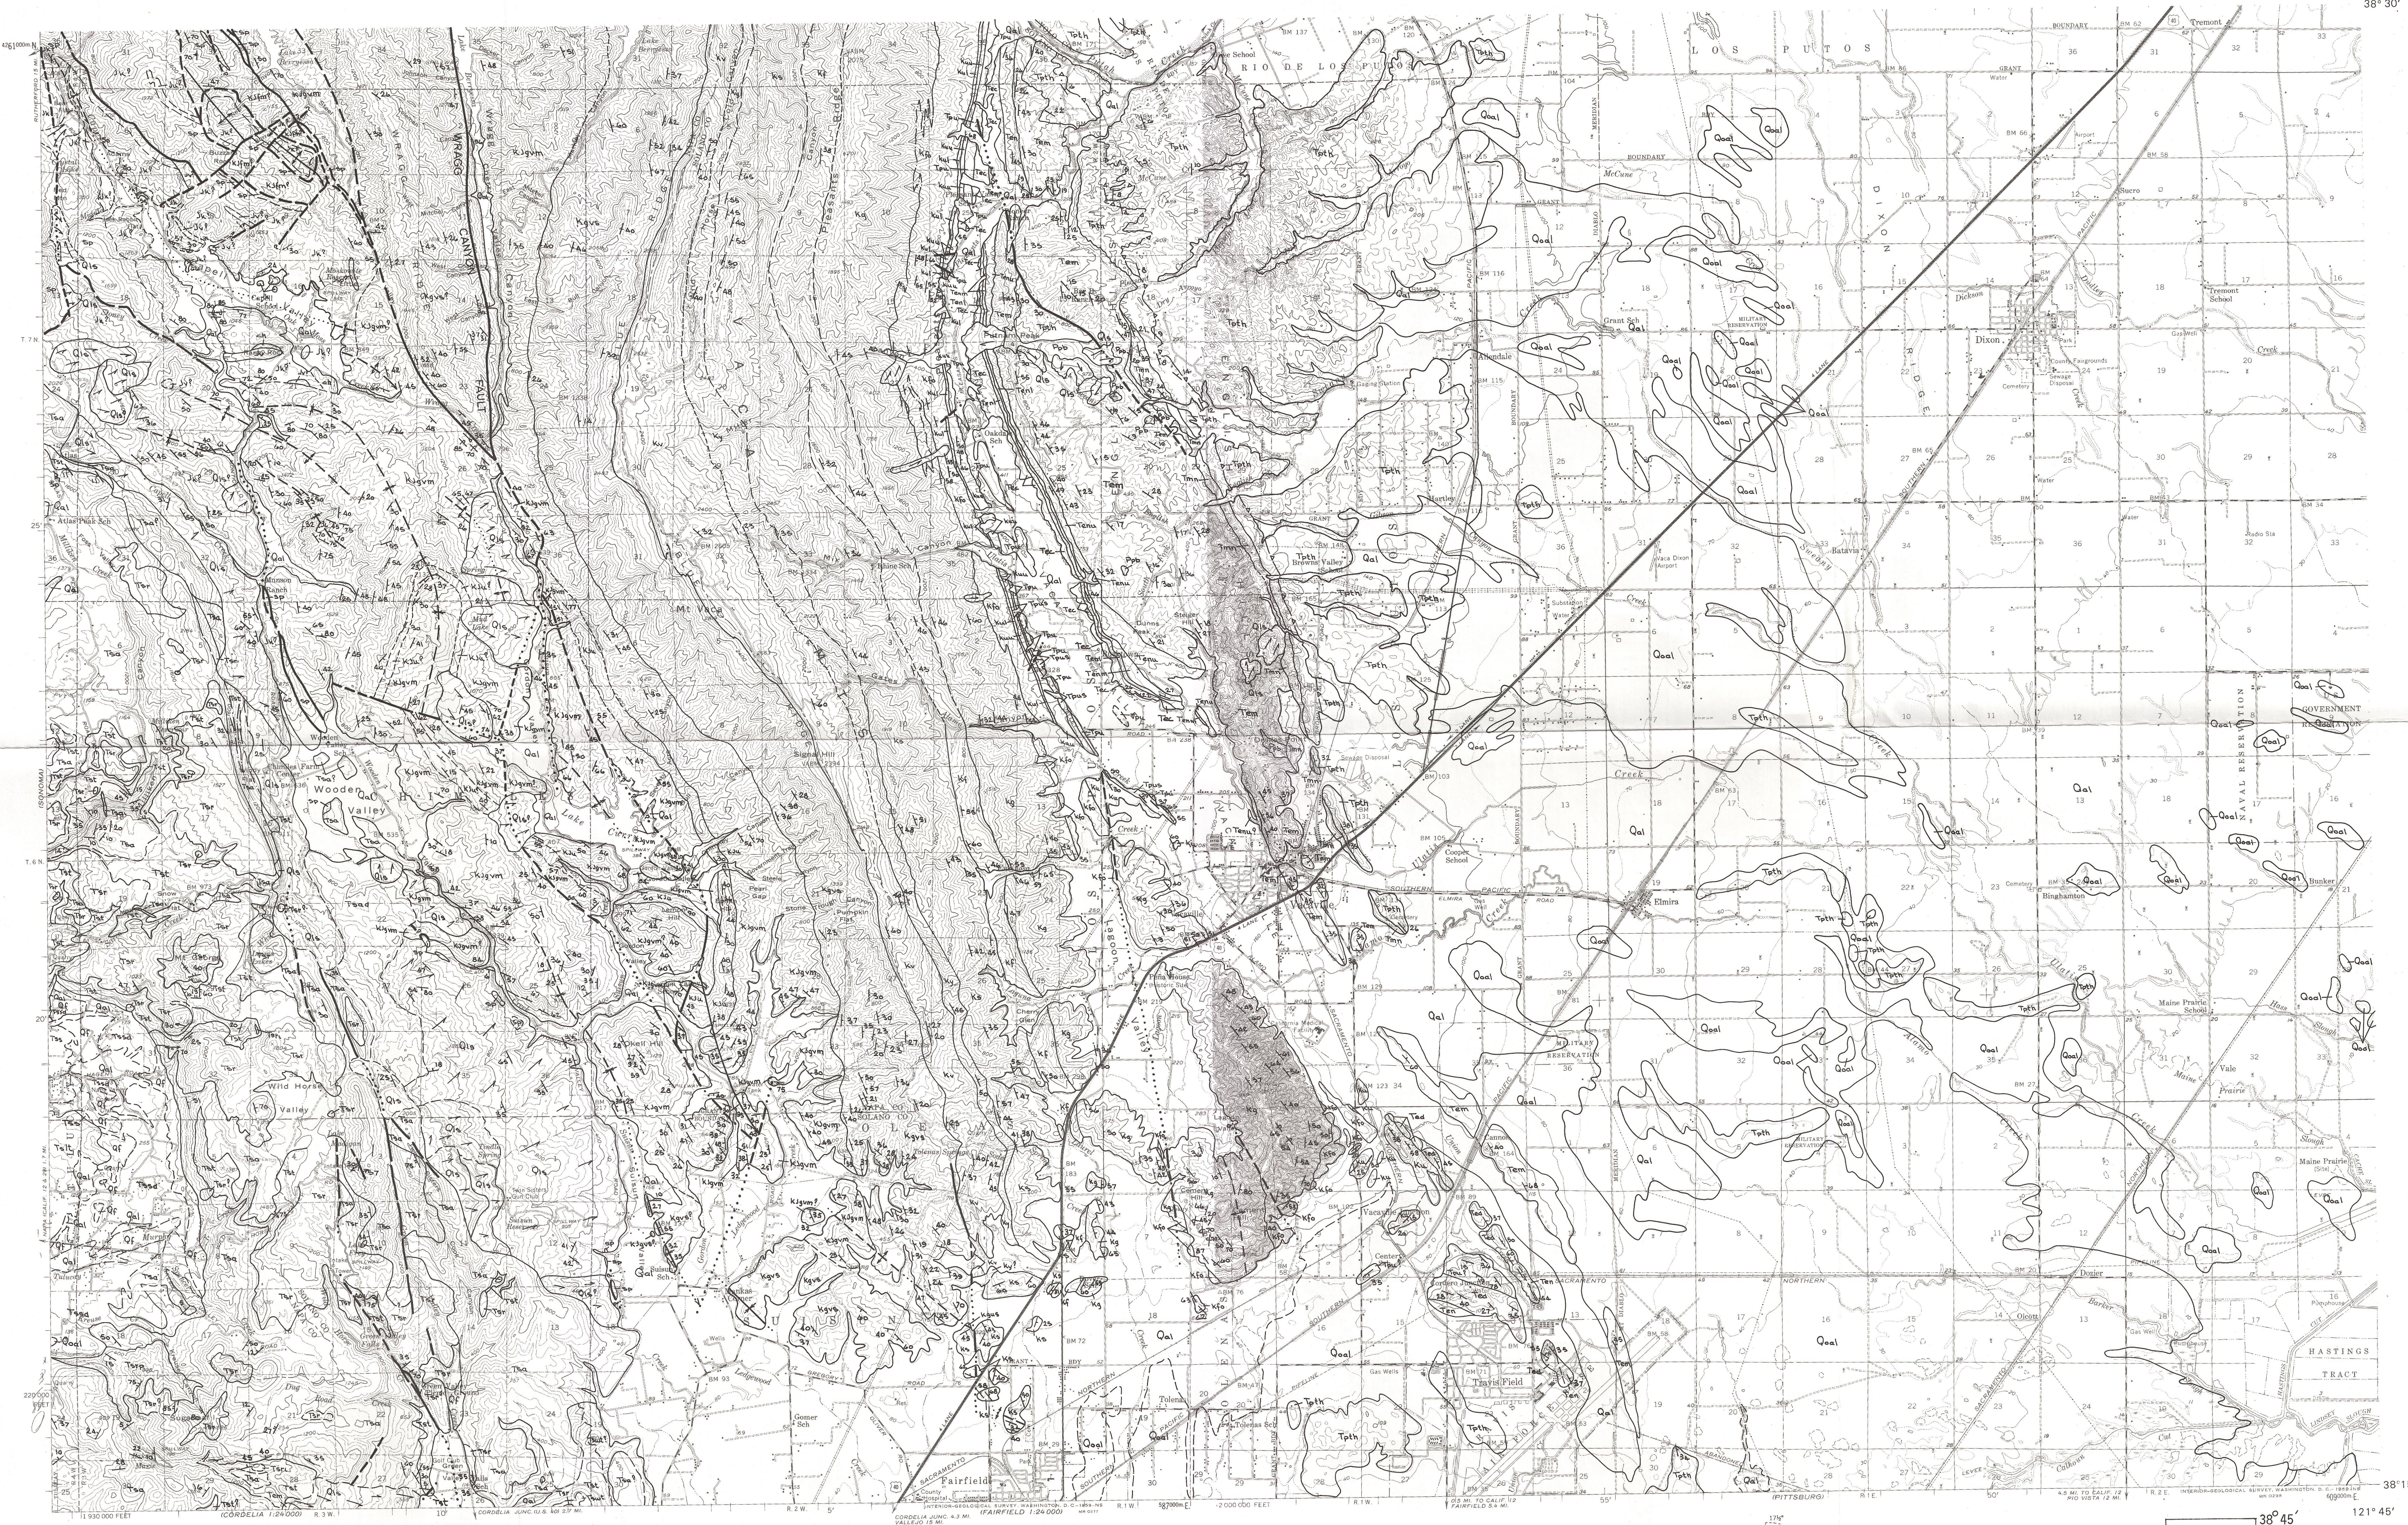

GL03155-3 of 5

38° 30'

Base from U. S. Geological Survey, 1:62,500:
Mt. Vaca, 1951; Vacaville, 1953

PRELIMINARY GEOLOGIC MAP OF SOLANO COUNTY AND PARTS OF NAPA, CONTRA COSTA, MARIN, AND YOLO COUNTIES, CALIFORNIA