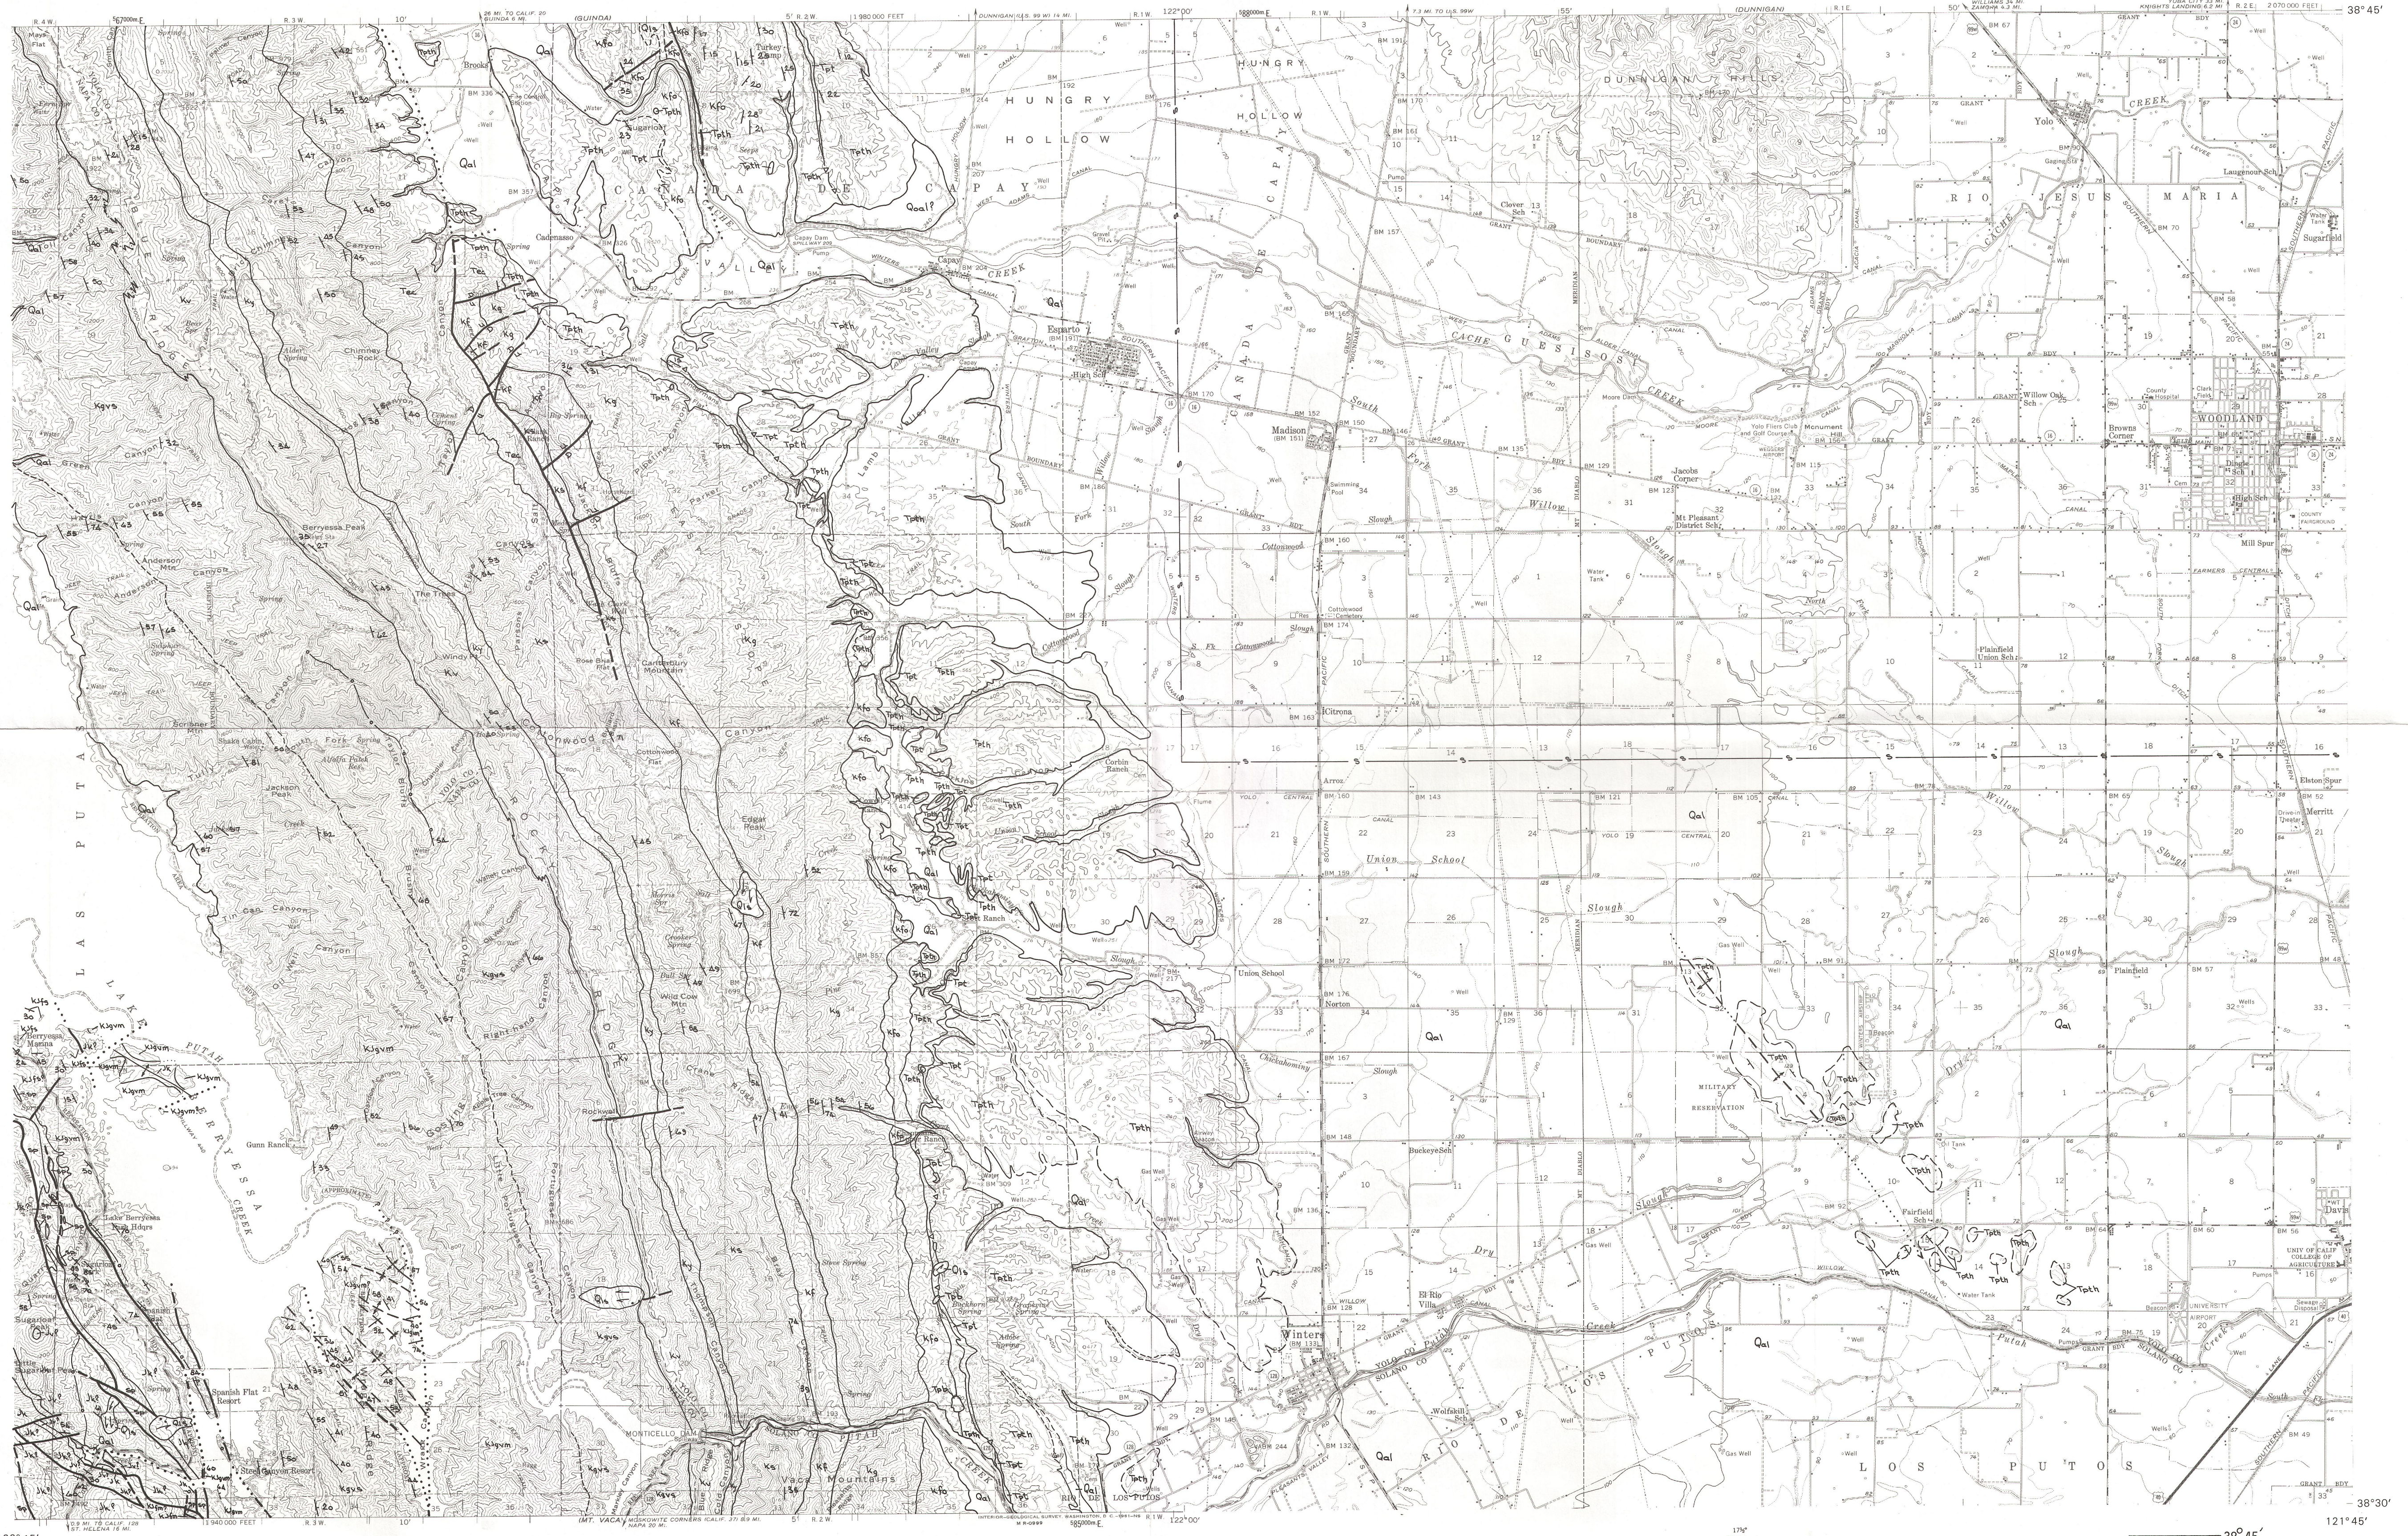

GL03155-4 of 5

Base from U. S. Geological Survey, 1:62,500:
Lake Berryessa, 1959; Woodland, 1953

PRELIMINARY GEOLOGIC MAP OF SOLANO COUNTY AND PARTS OF NAPA, CONTRA COSTA, MARIN, AND YOLO COUNTIES, CALIFORNIA