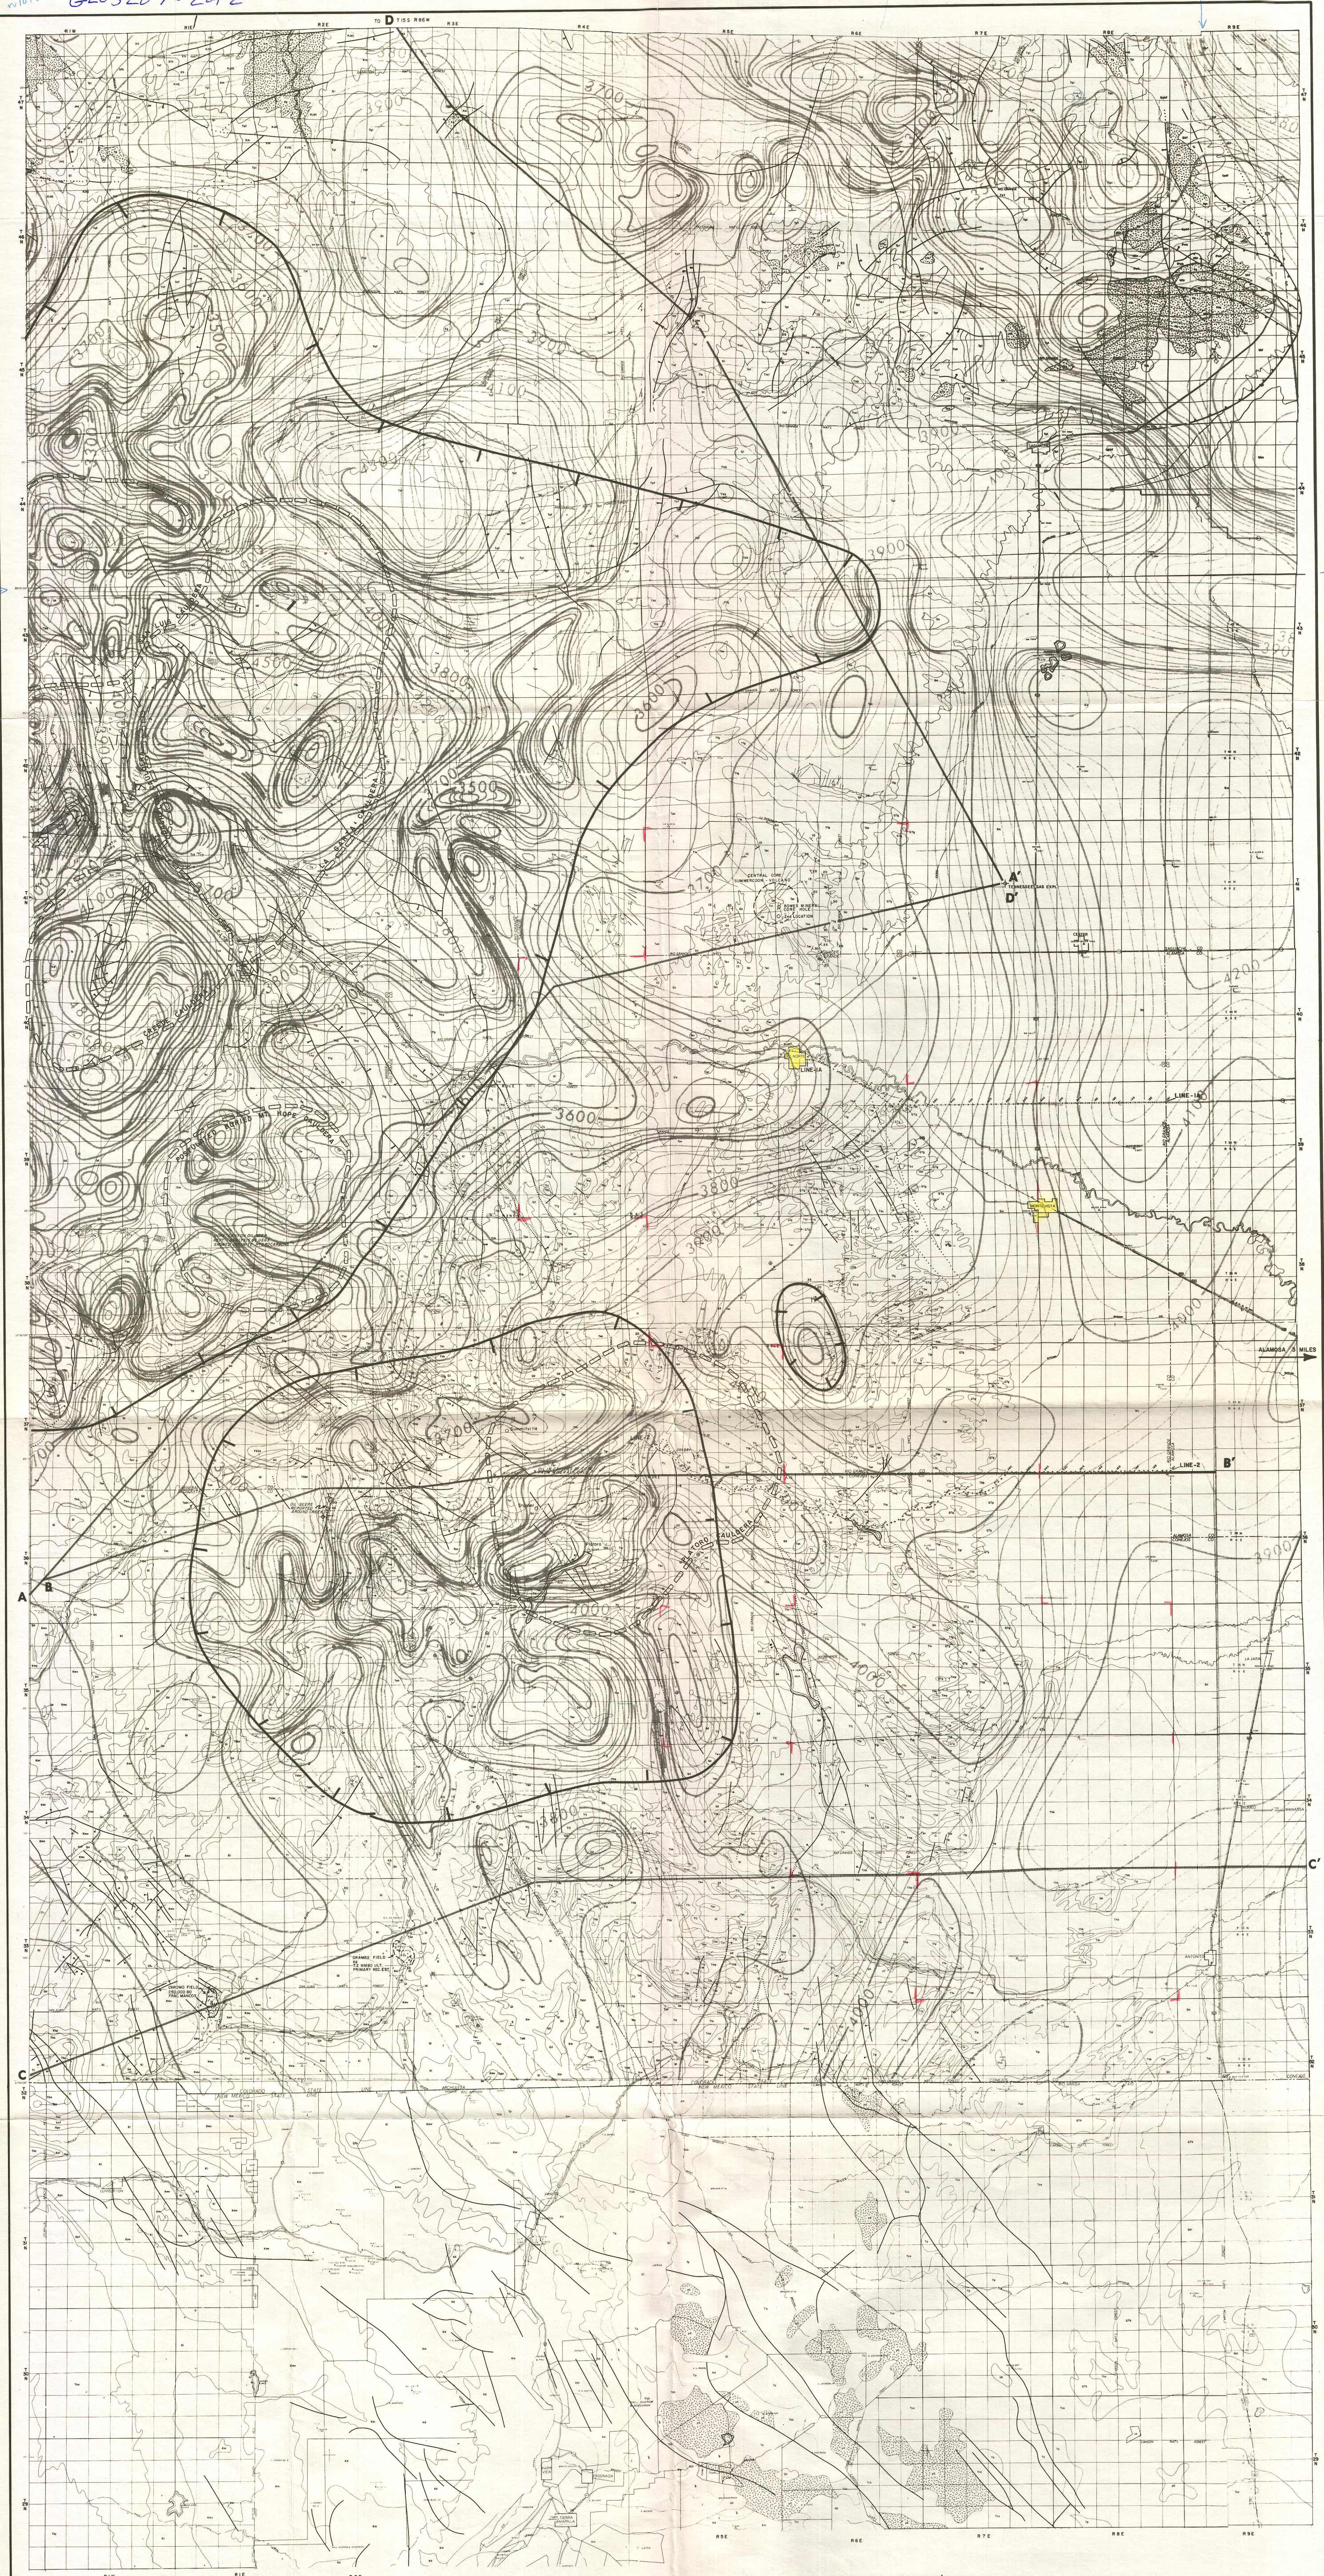

10750 GL03207-2 of 2

106° 00'

36°

38°

 INTRUSIVE COMPLEXES
 AS DEFINED BY GUION,
 OCT. 1961

AMAREX, INC
WEST ALAMOSA PLAY
AEROMAGNETIC SURVEY
 C.I. = 20 gammas
 Zietz and Kirby
 1972