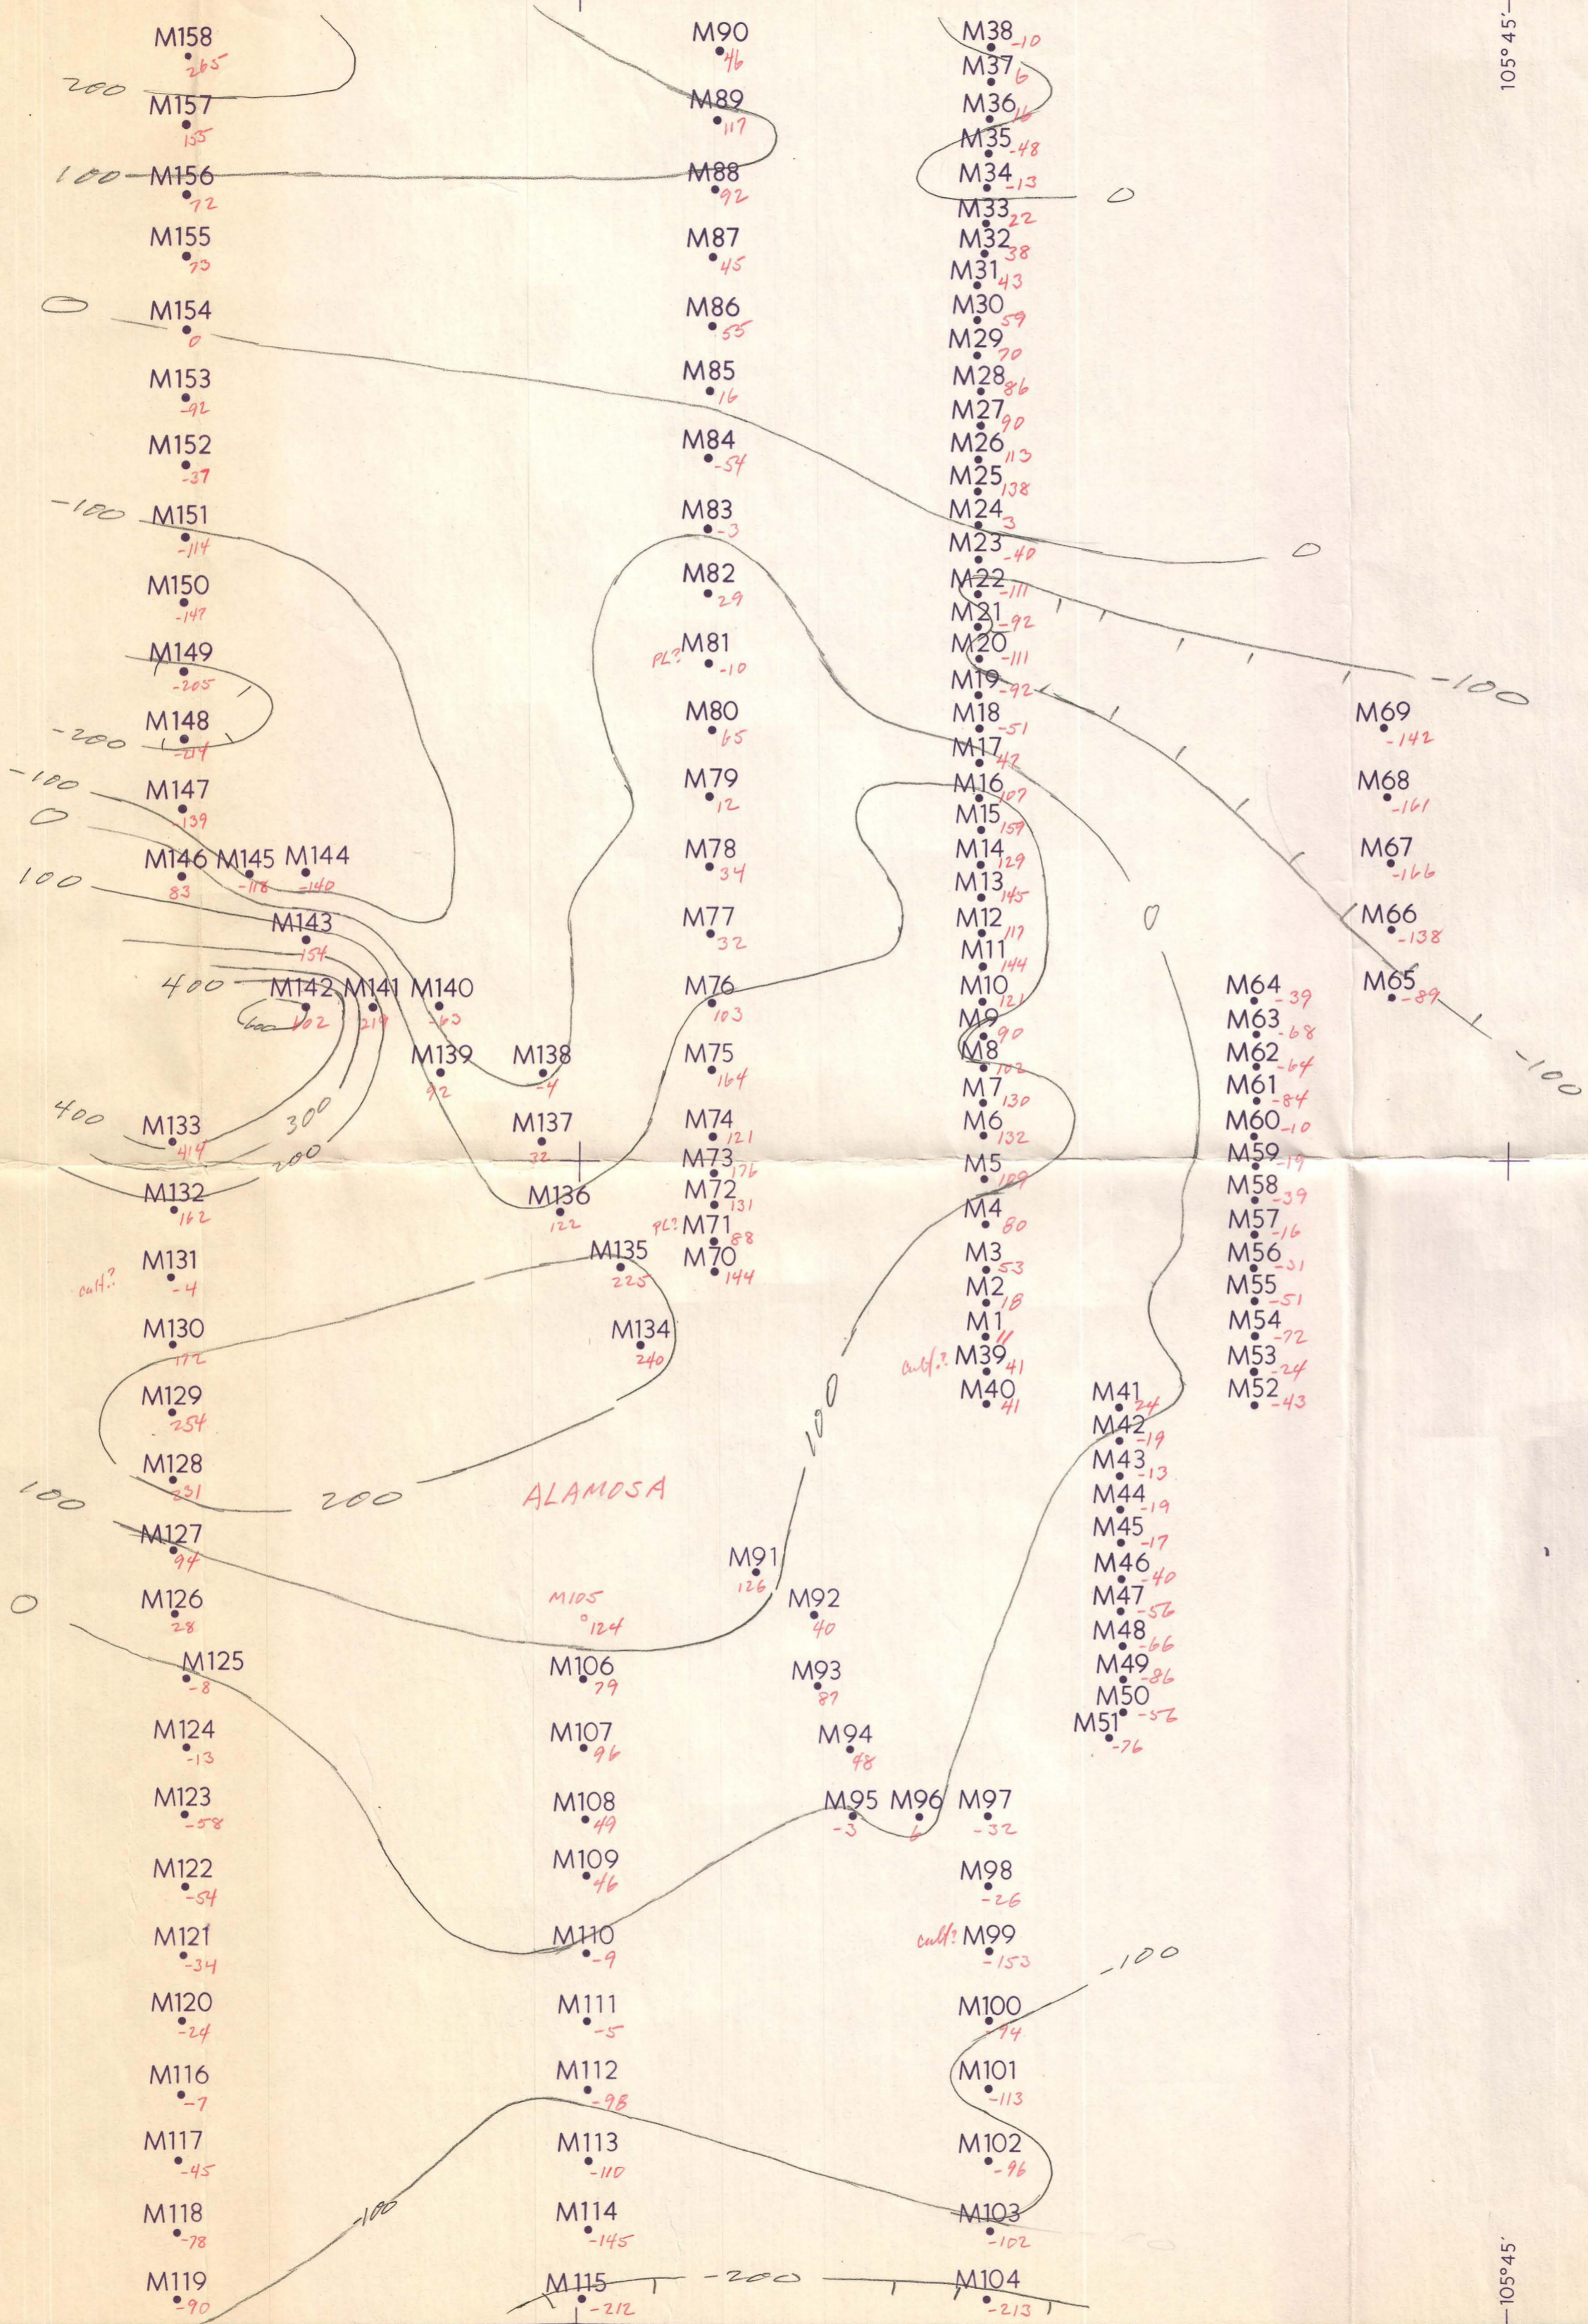

GLOS 13-3045

Alamosa AREA  
 Alamosa county, Colorado  
 Ground Magnetic map

Datum: 54,000 Y

scale 1:62,500