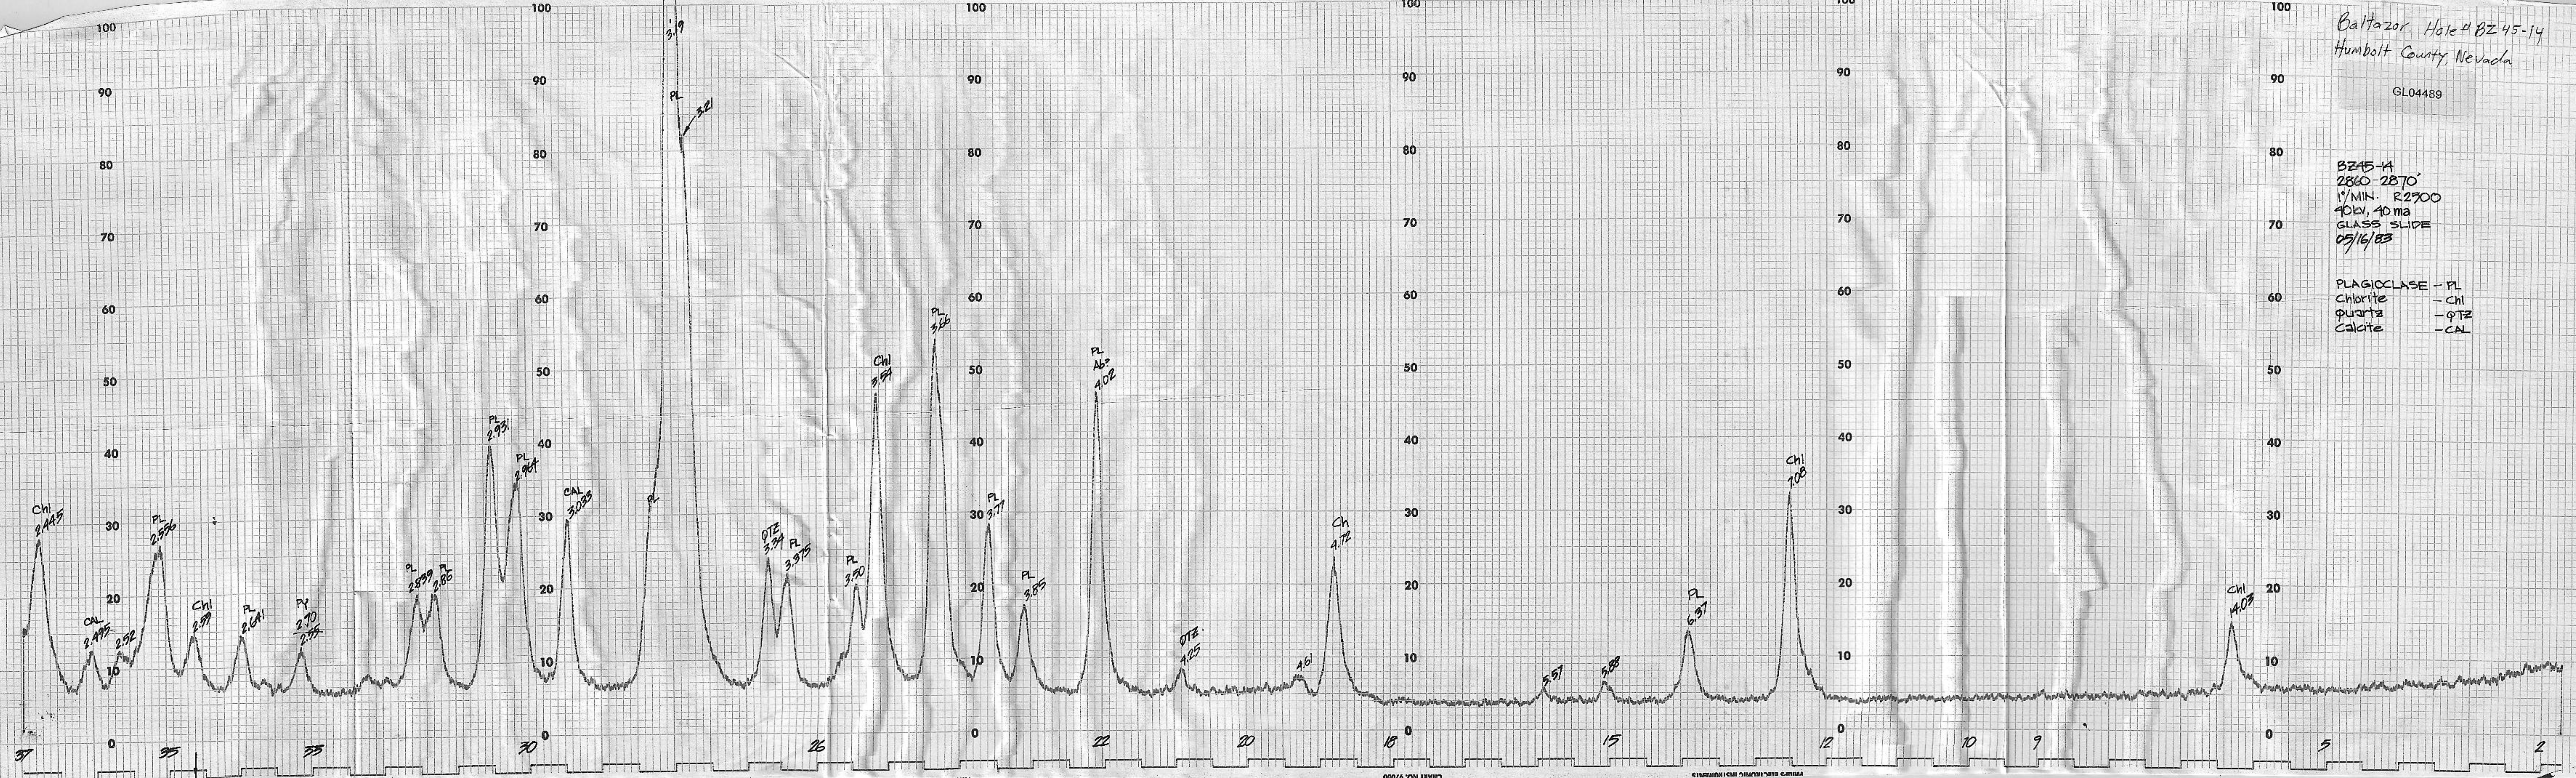

Baltazor. Hole # BZ 45-14  
Humbolt County, Nevada

GL04489

BZ45-1A  
2860-2870'  
1°/MIN. R2500  
40KV, 40ma  
GLASS SLIDE  
05/16/83

PLAGIOCLASE - PL  
Chlorite - CHI  
quartz - QTZ  
Calcite - CAL

Baltazar Hole # BZ 45-14  
Humboldt County, Nevada

BZ 45-14  
3190-3200'  
BZ 1" MIN.  
R2500  
05/16/83  
GLASS SLIDE

PLAGIOCLASE  
ORTHOCLASE  
quartz  
calcite  
chlorite  
sericite  
pyrite