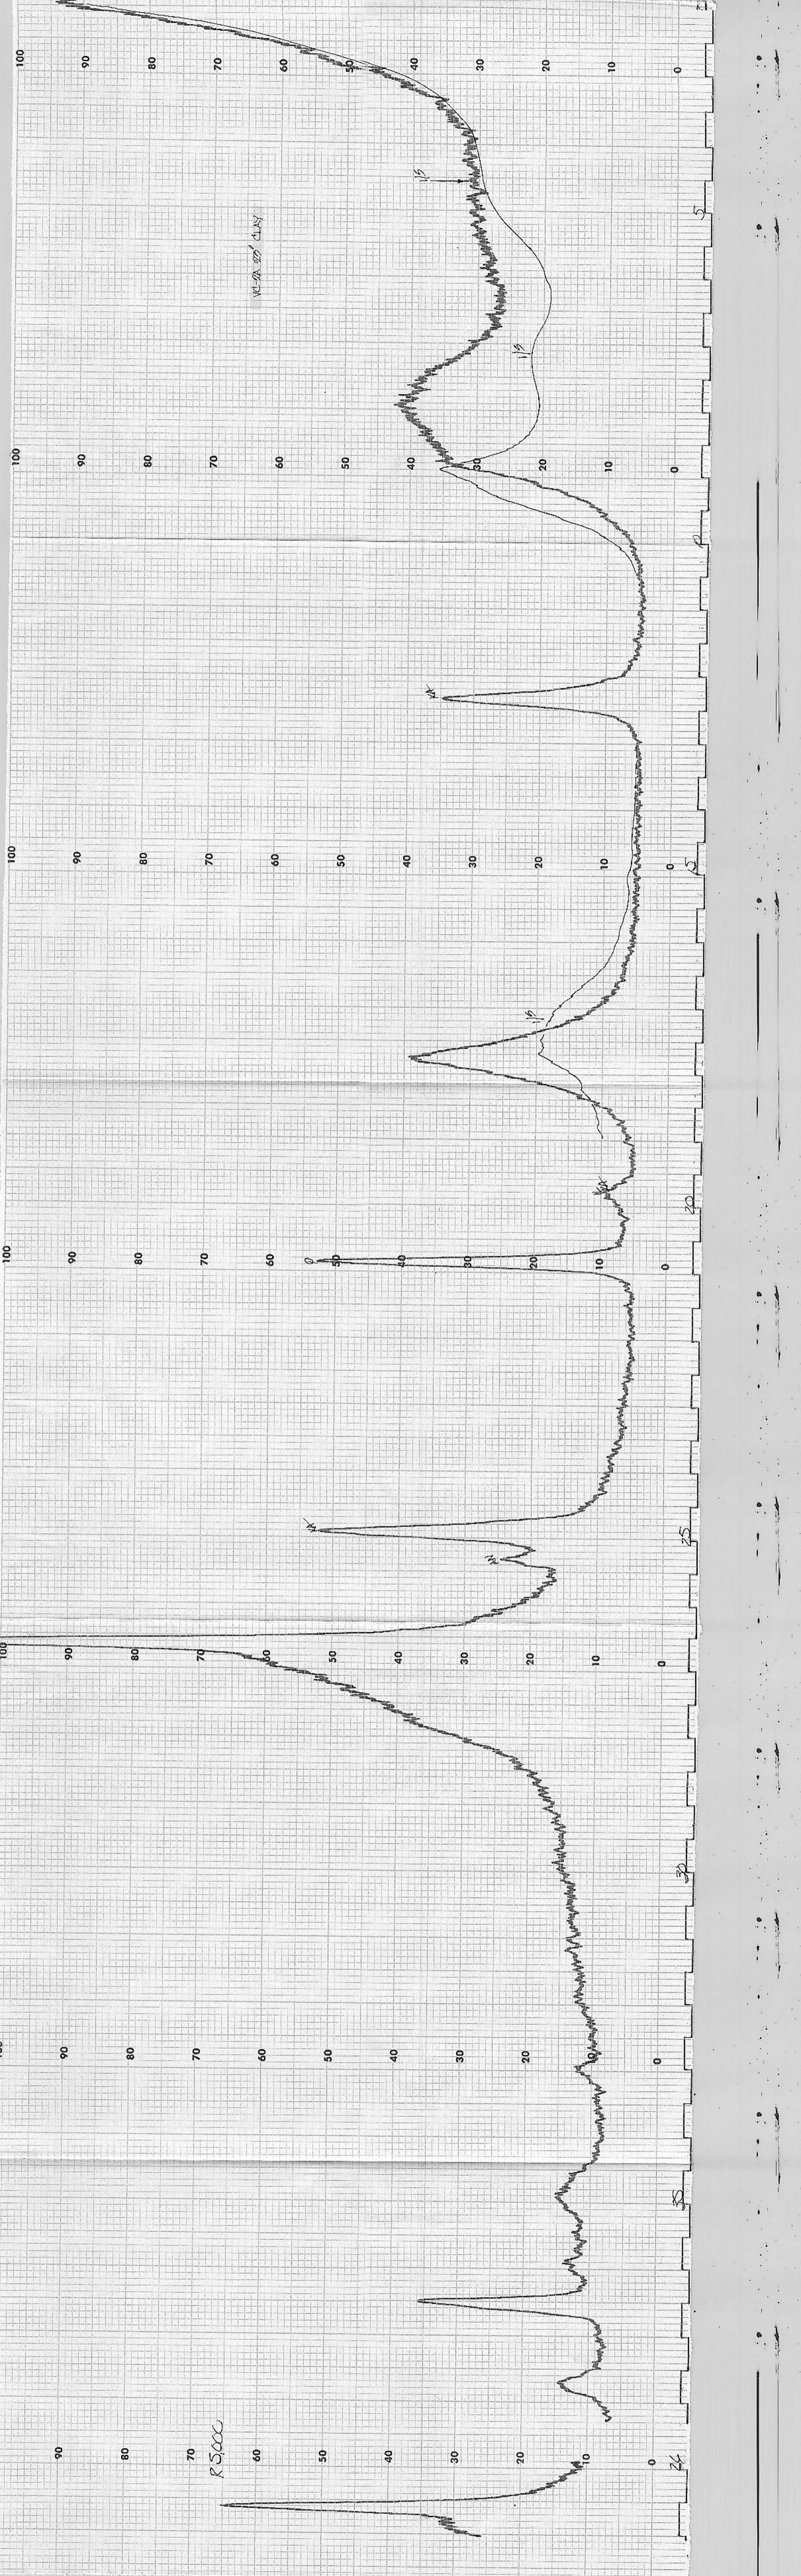

GL04564

VC-2B 23' CLAY, GLYCOL

VC-A 23 CLAY

R5,000

5 15 20 25 30 35

PRINTED IN U.S.A.

CI-ART NO. 97000

VC-2B 25'