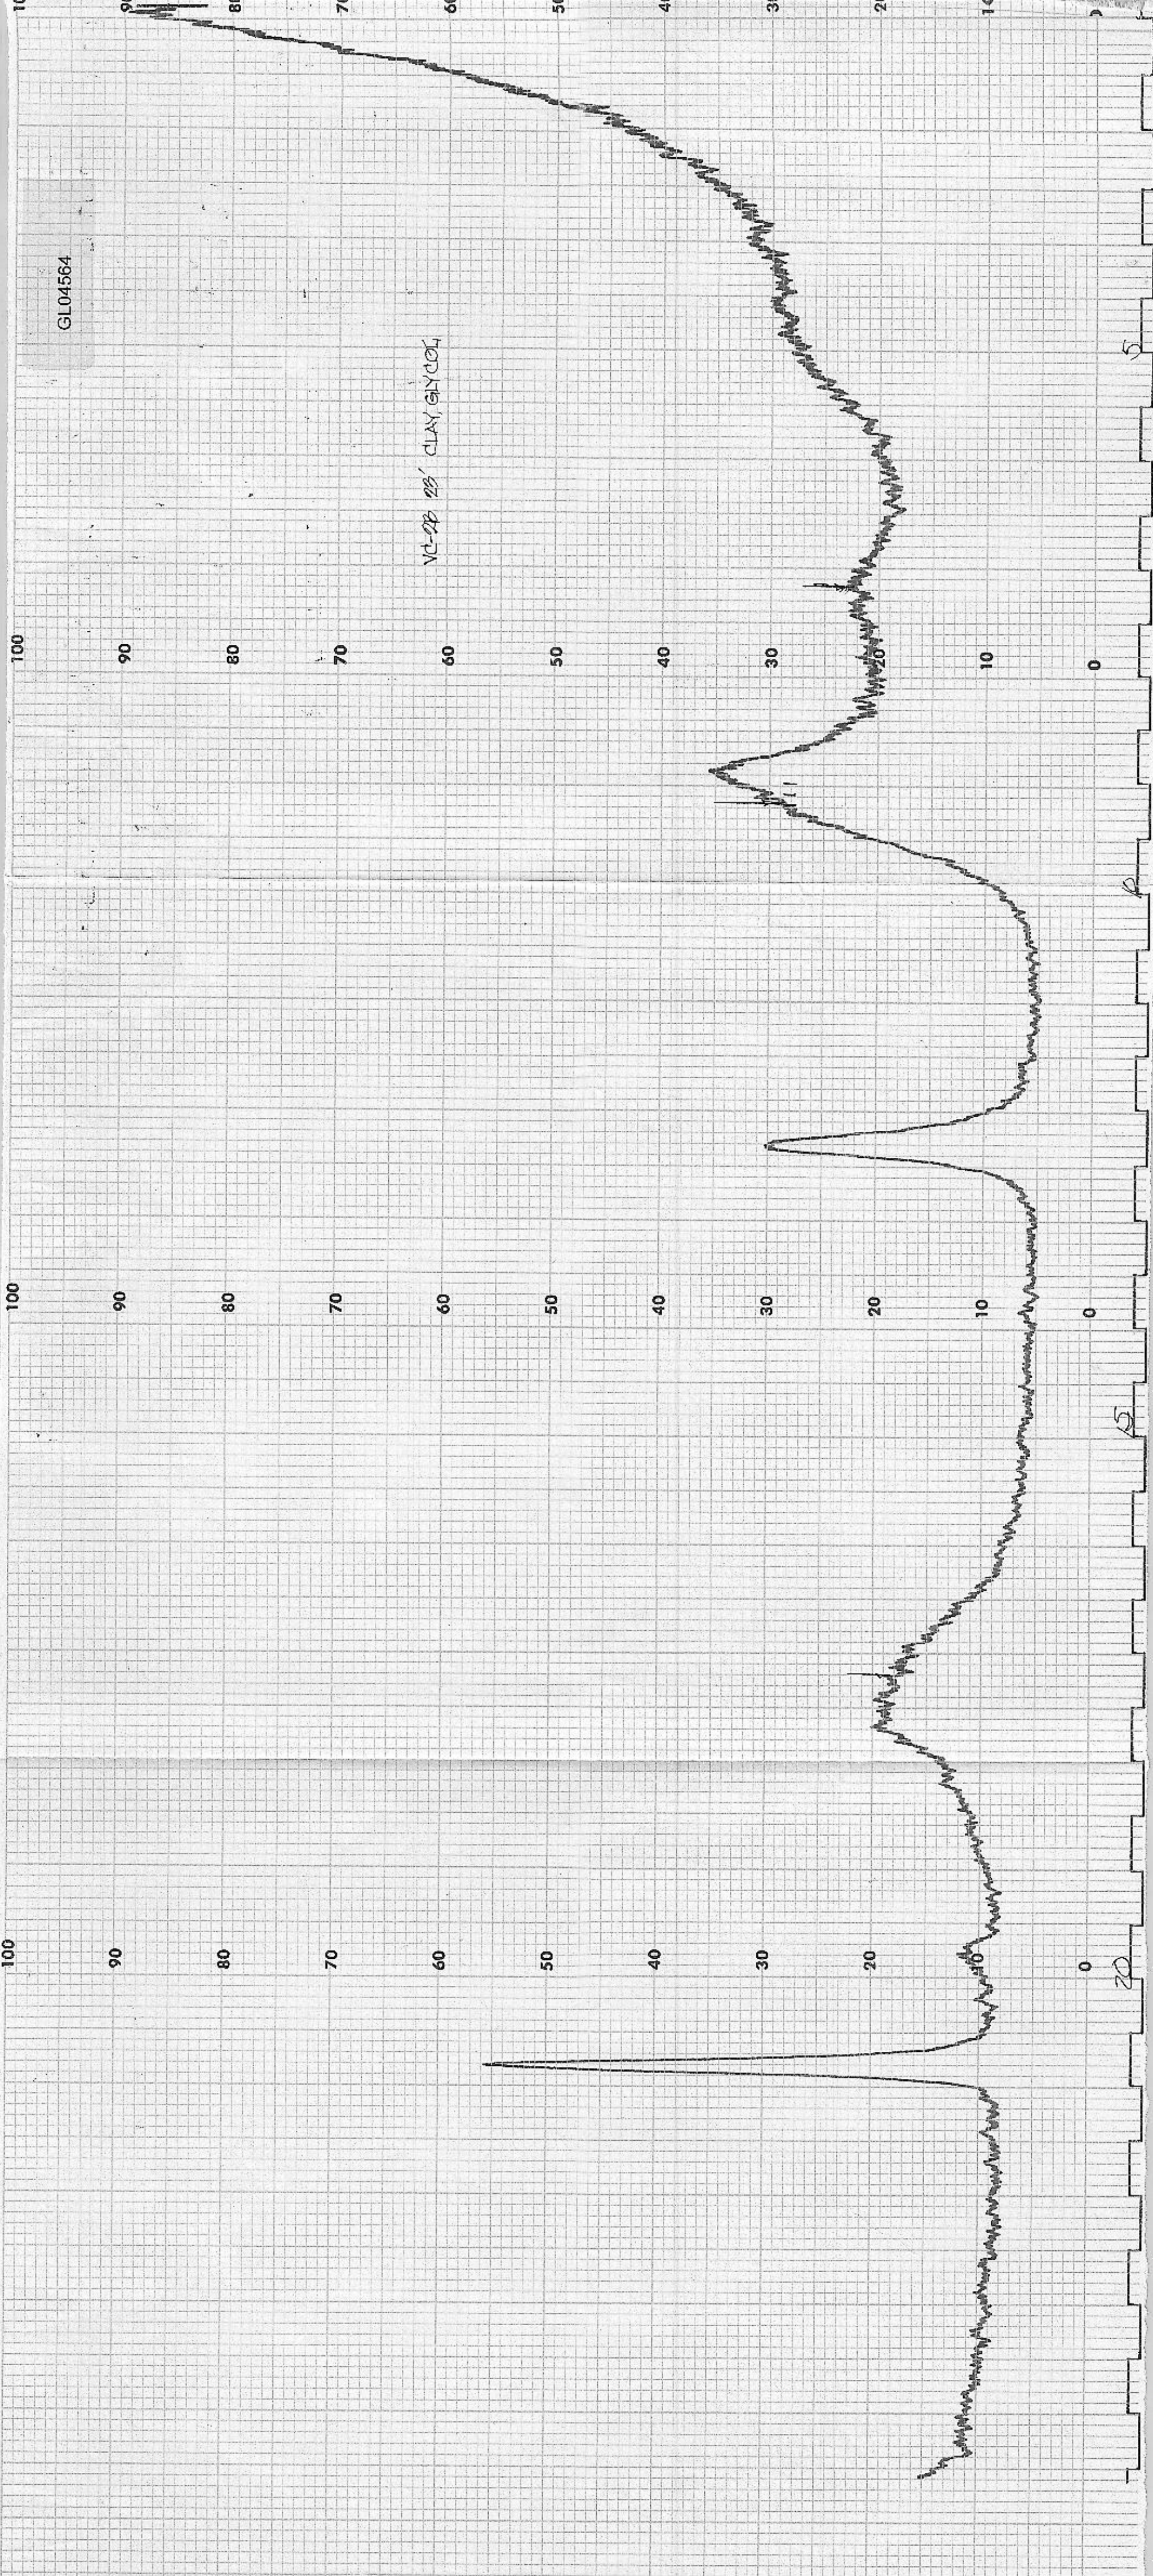

GL04564

VC-2B 23' CLAY, GLYCOL

VC-A 23 CLAY

R5,000

5 15 20 25 30 35

PRINTED IN U.S.A.

CI-ART NO. 97000

VC-2B 25'