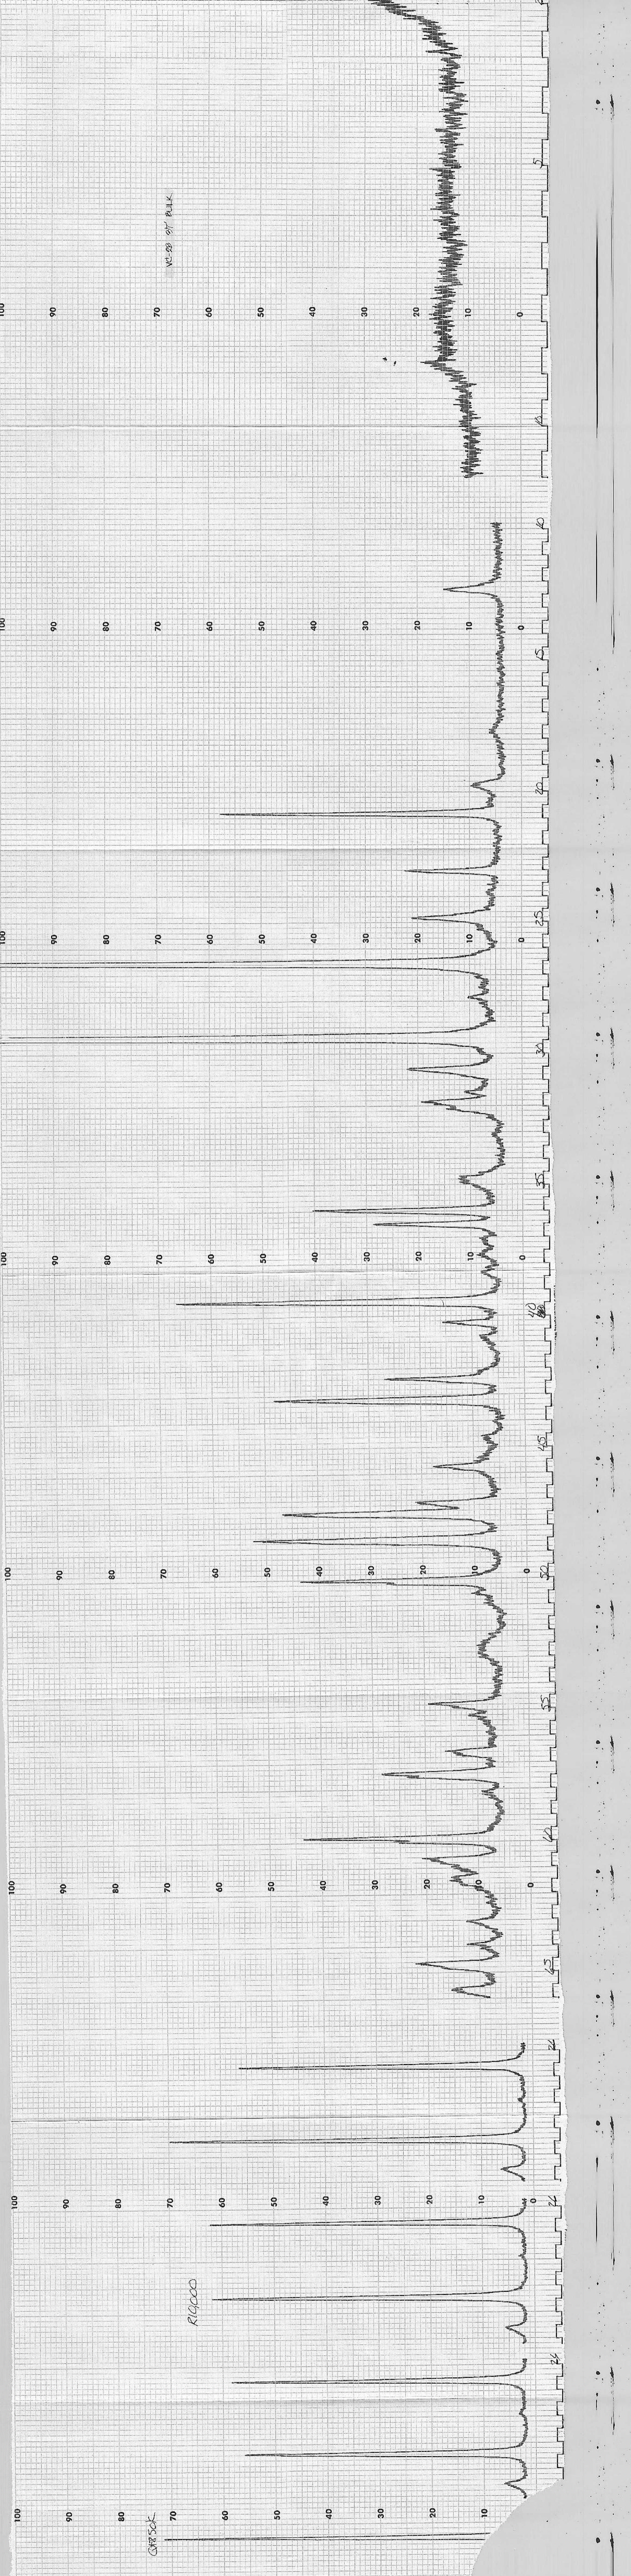

VC-2B 37'

R 5000

VC-2B 37  
CLBY

VC-2B 37

PRINTED IN U.S.A. RECORDED CHARTS GRAPHIC CONTROLS CORPORATION BUFFALO, NEW YORK NO. RO790

VC-2B-57'