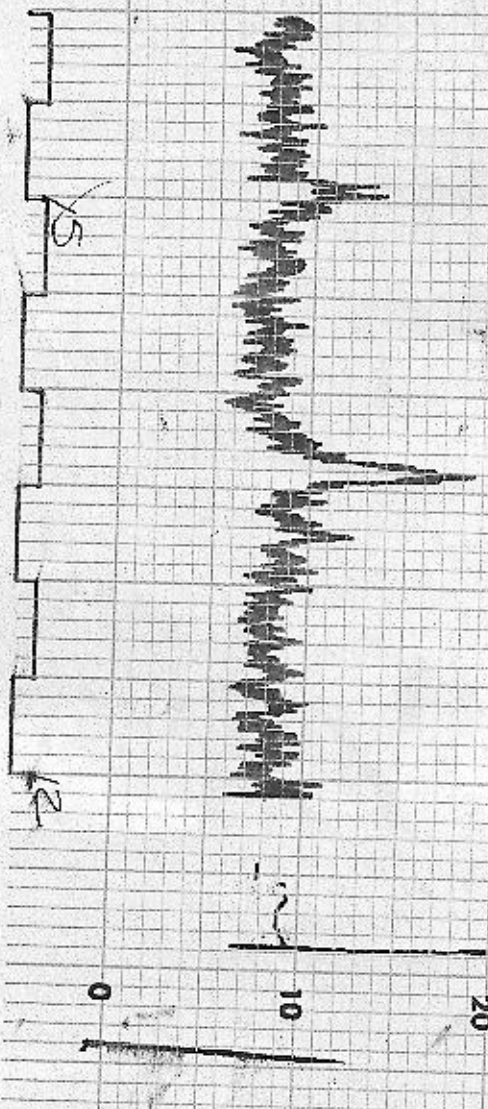

VC-28
624 (W/DARK STRINGERS)
Bulk

QUARTZ
K-Feldspar
MIL. ALITE/CEMENT

CHART NO. 77000

R1,000

VC-25 624

slide that I thought may have had more of the dark grey mineral.