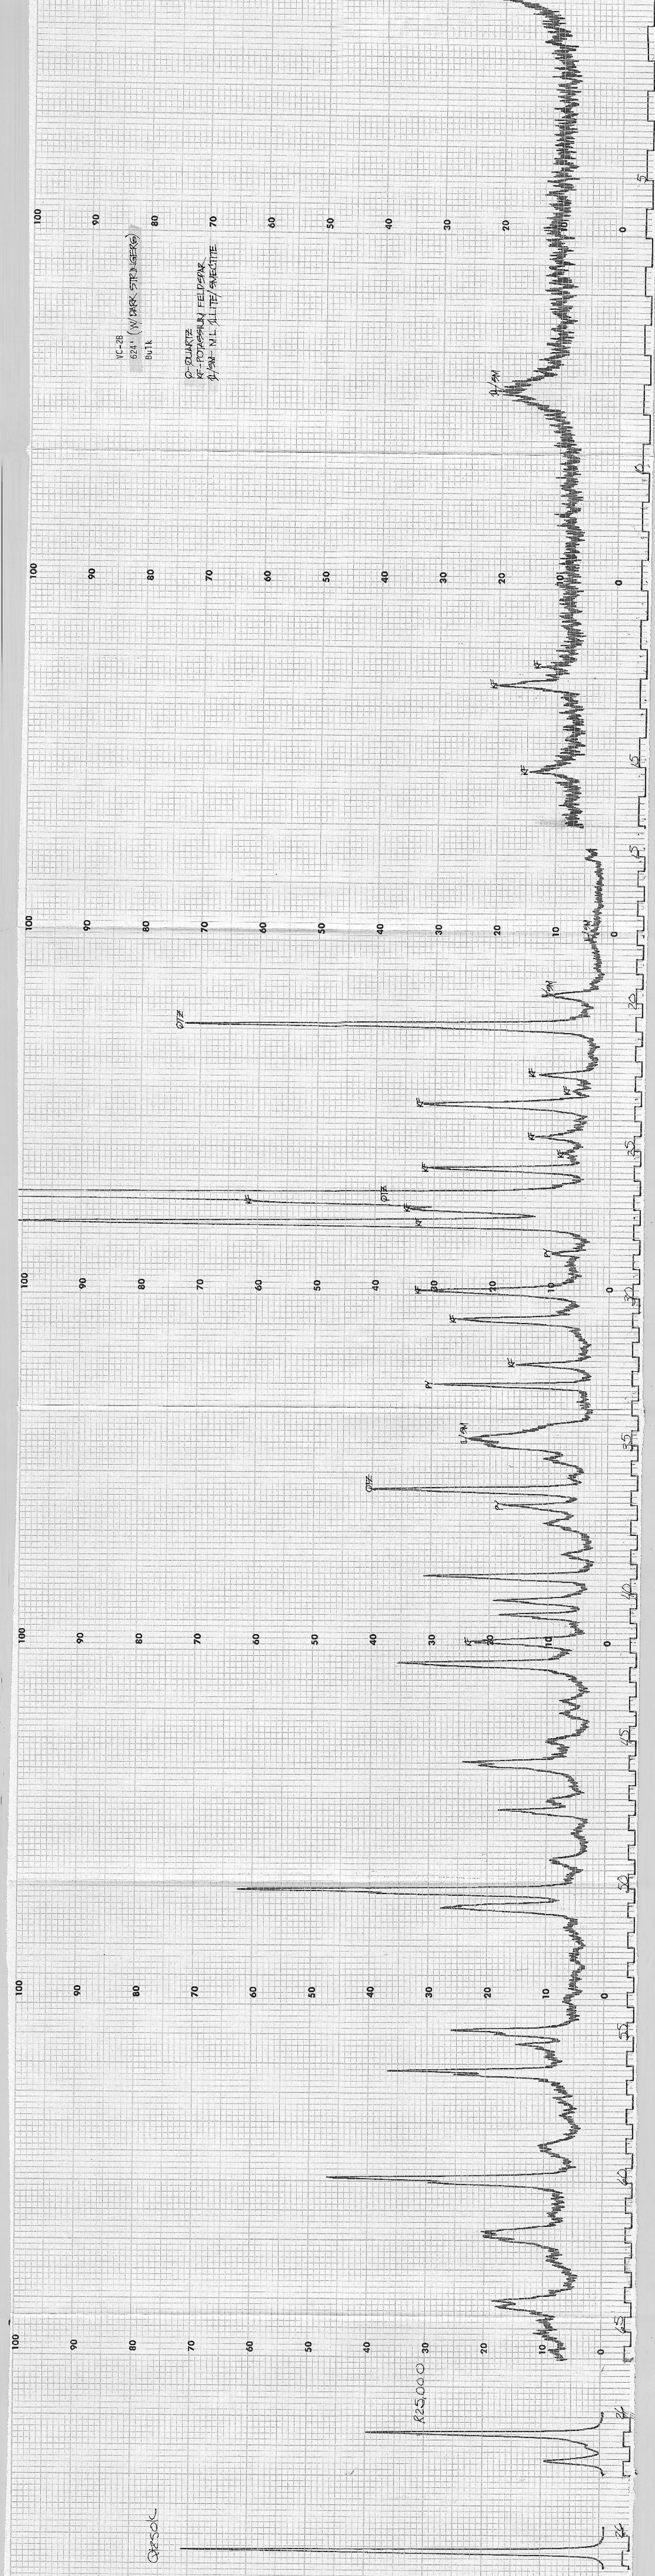

VC-28
624 (W/DARK STRINGERS)
Bulk

QUARTZ
K-Feldspar
MIL. ALITE/CEMENT

CHART NO. 77000

R1,000

VC-25 624

slide that I thought may have had more of the dark grey mineral.