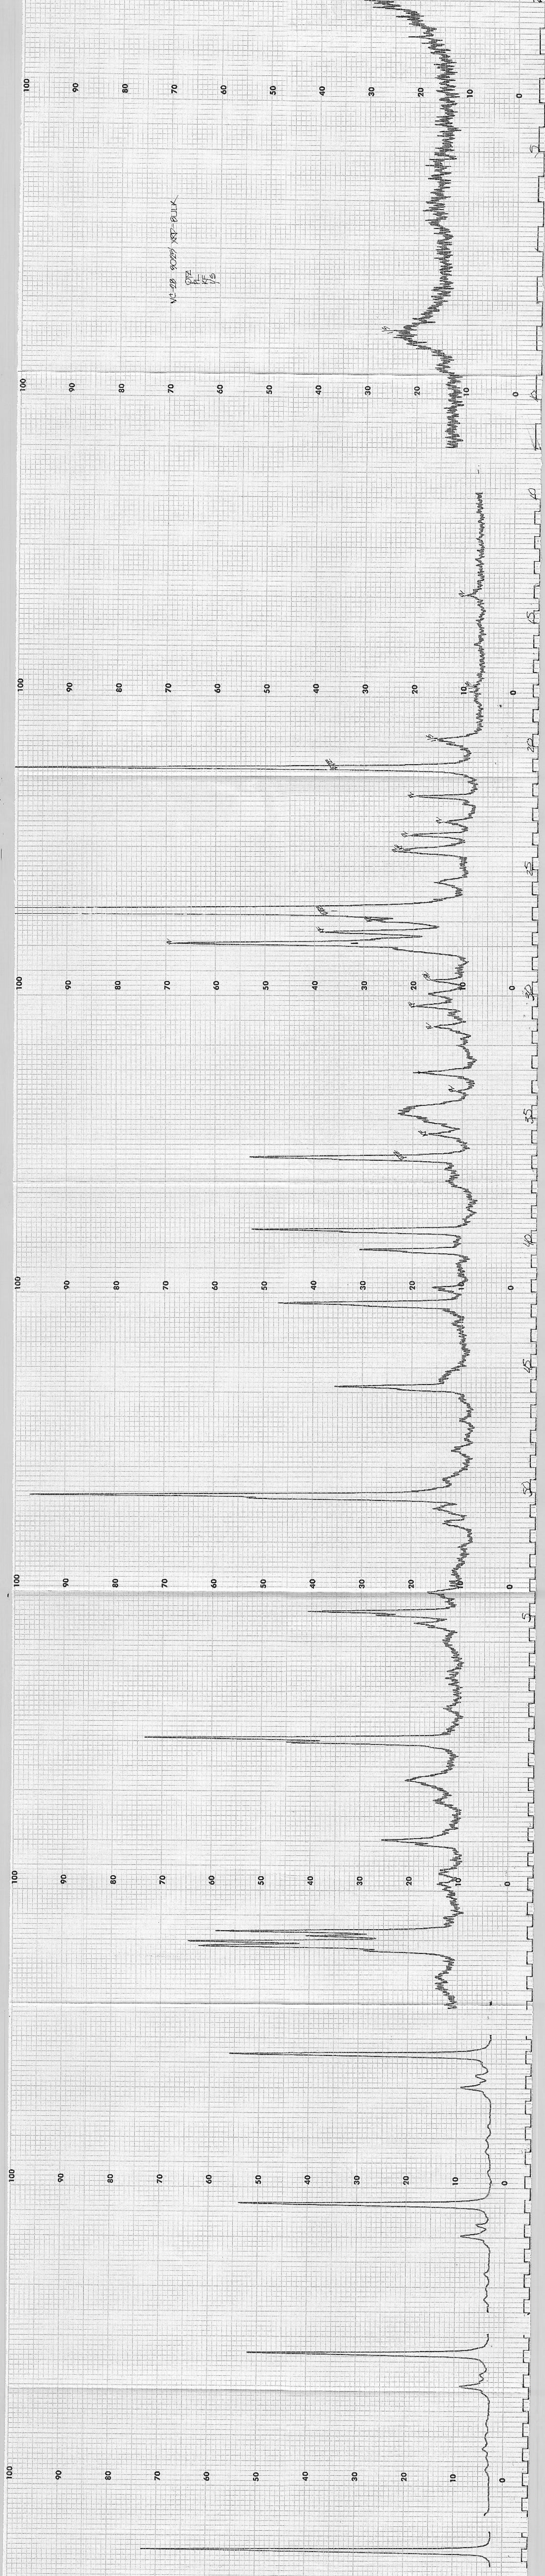

WESTINGHOUSE

STURMITECHNICALS COMPANY

MODEL 1000

WESTINGHOUSE

VC-2B 90259 XRD-BULK  
Q7Z  
PL  
KF  
1/5

100  
90  
80  
70  
60  
50  
40  
30  
20  
10  
0

VC-2B 3025.5'  
Bulk, Glycol

100  
90  
80  
70  
60  
50  
40  
30  
20  
10  
0

VC-2B 3025.5'