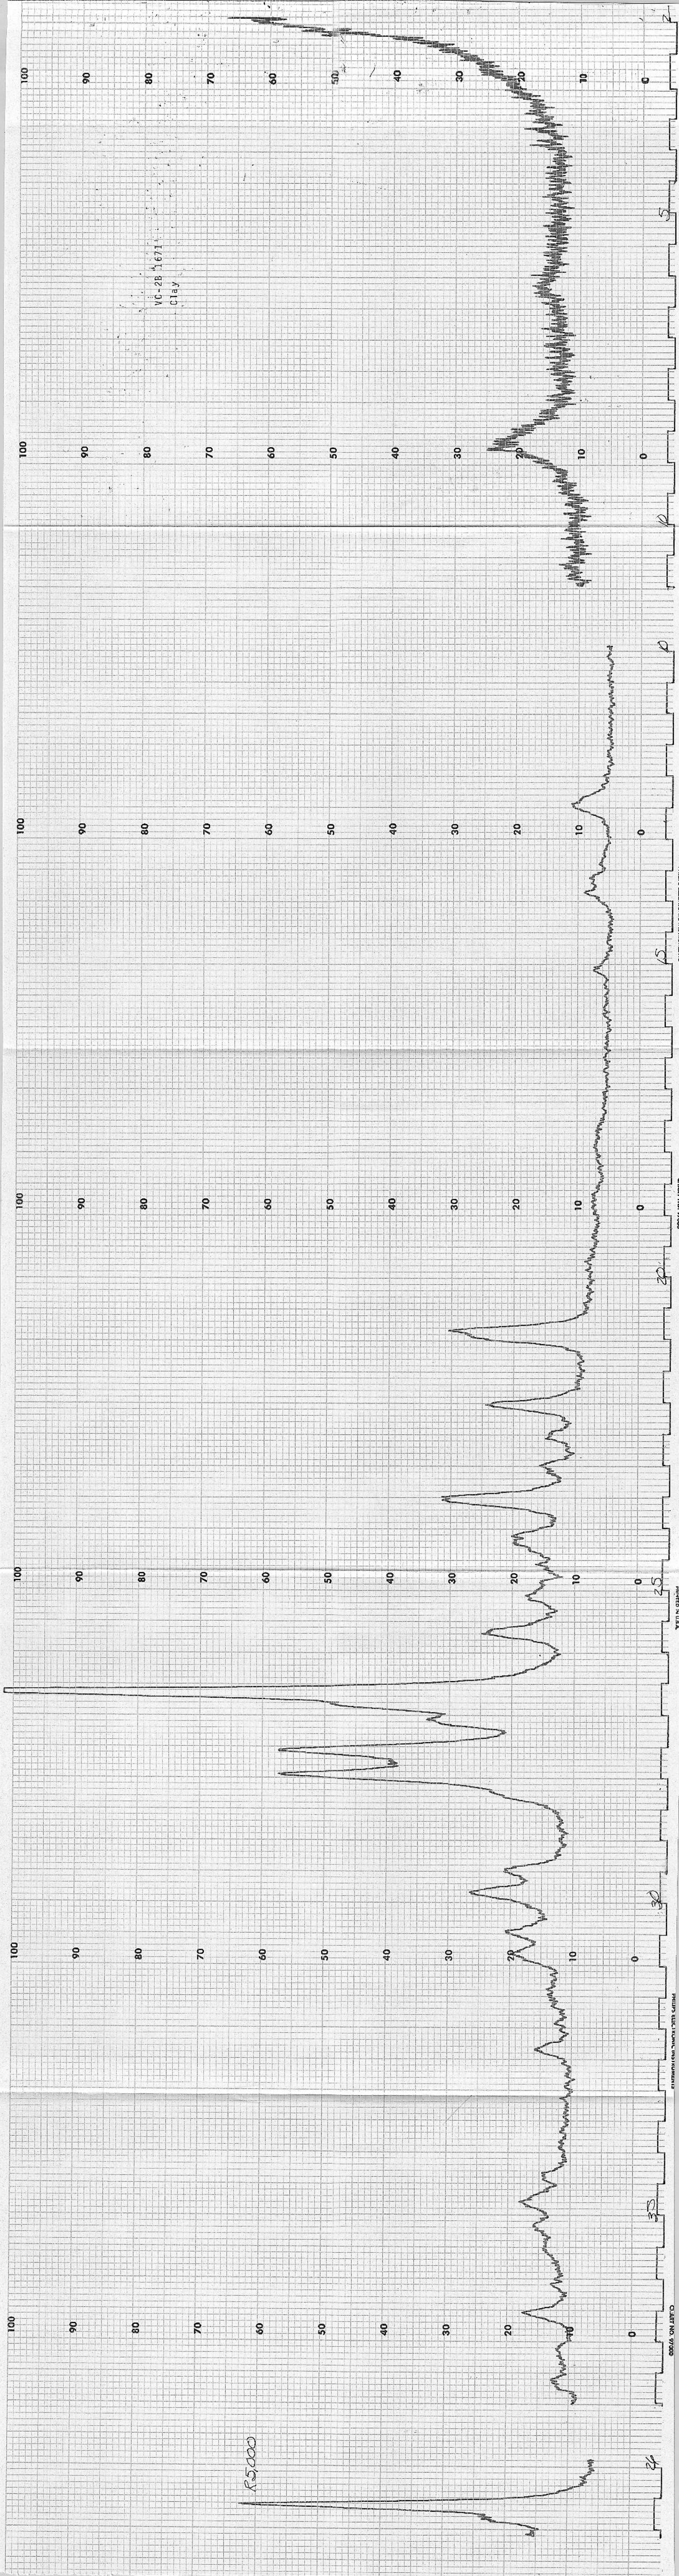

GL04650

VC-2B 1671
CLAY

R5.000

000/65 ON JNY'D
000/65 ON JNY'D
000/65 ON JNY'D
000/65 ON JNY'D
000/65 ON JNY'D
000/65 ON JNY'D
000/65 ON JNY'D
SINUSOIDAL INTERFERE SPLIT
VEN K 032000

VC-2B 1671

VC-2B 1671
Bulk, Glycol

100

90

80

70

60

50

40

30

20

10

0

100

90

80

70

60