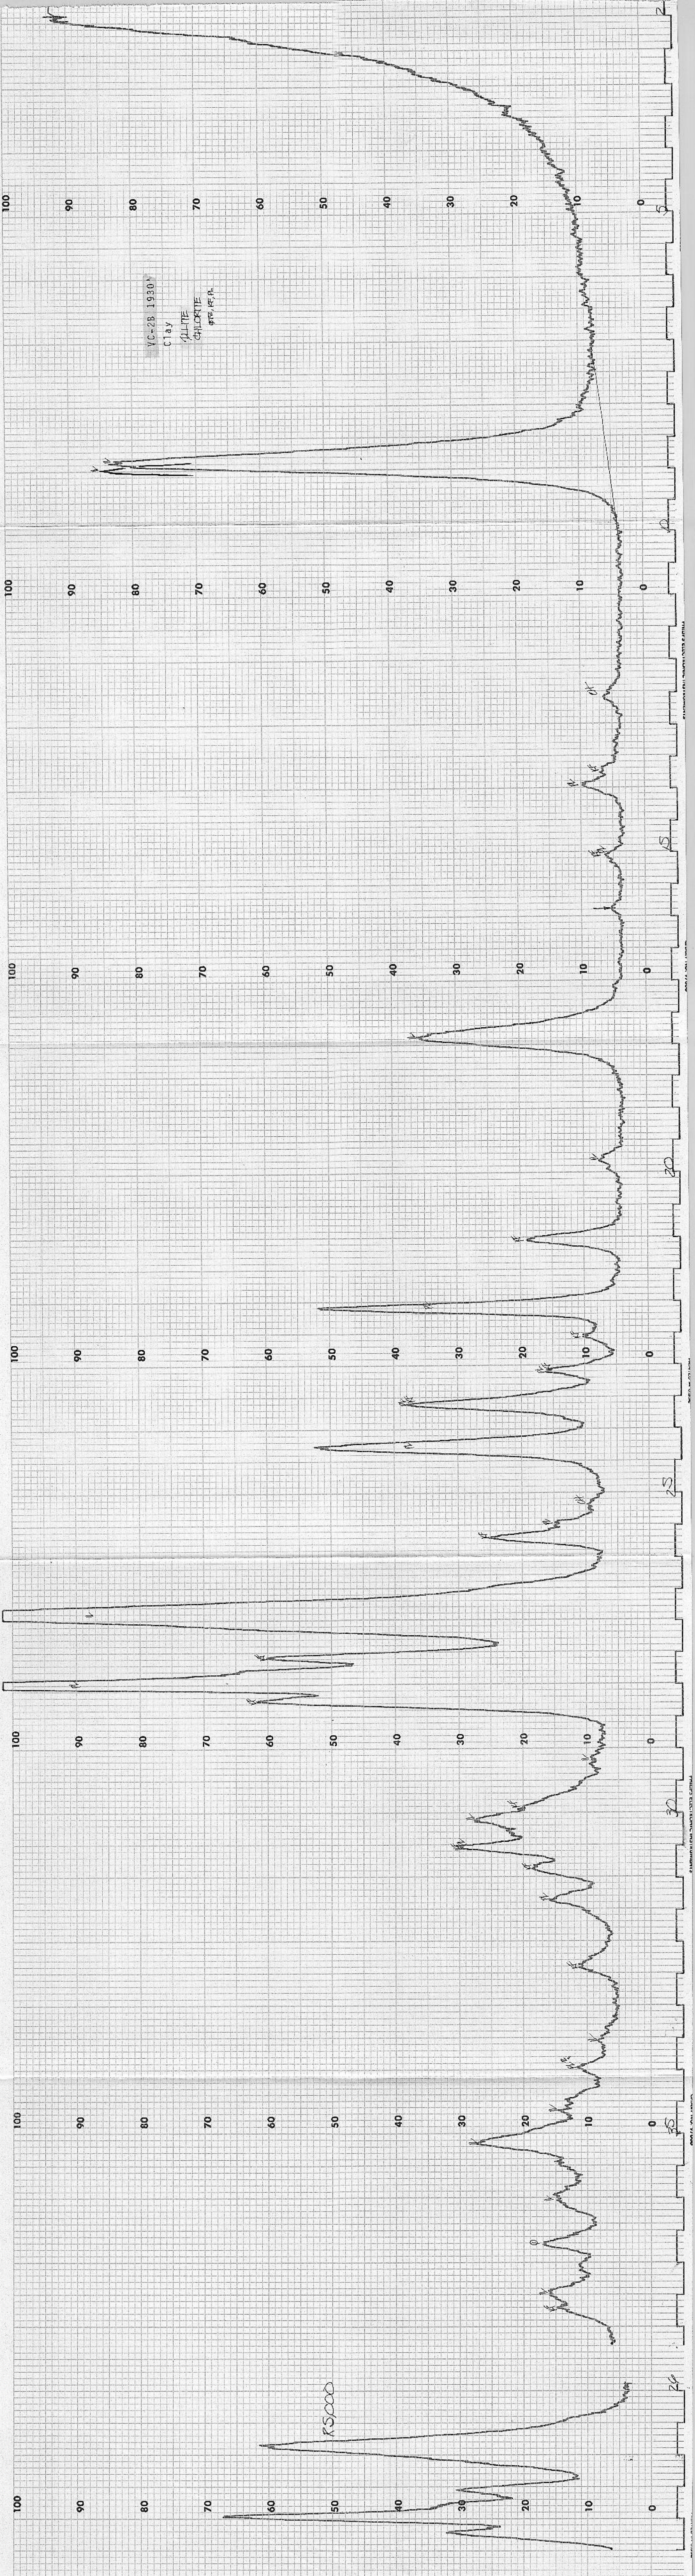

CHART NO. 27000

PRINTED IN U.S.A.

PHILIPS ELECTRONIC INSTRUMENTS

CHART NO. 27000

RS500

100

90

80

70

60

50

40

30

20

0

VC-2B 1930'
Bulk, Glycol

100

90

80

70

60

50

40

30