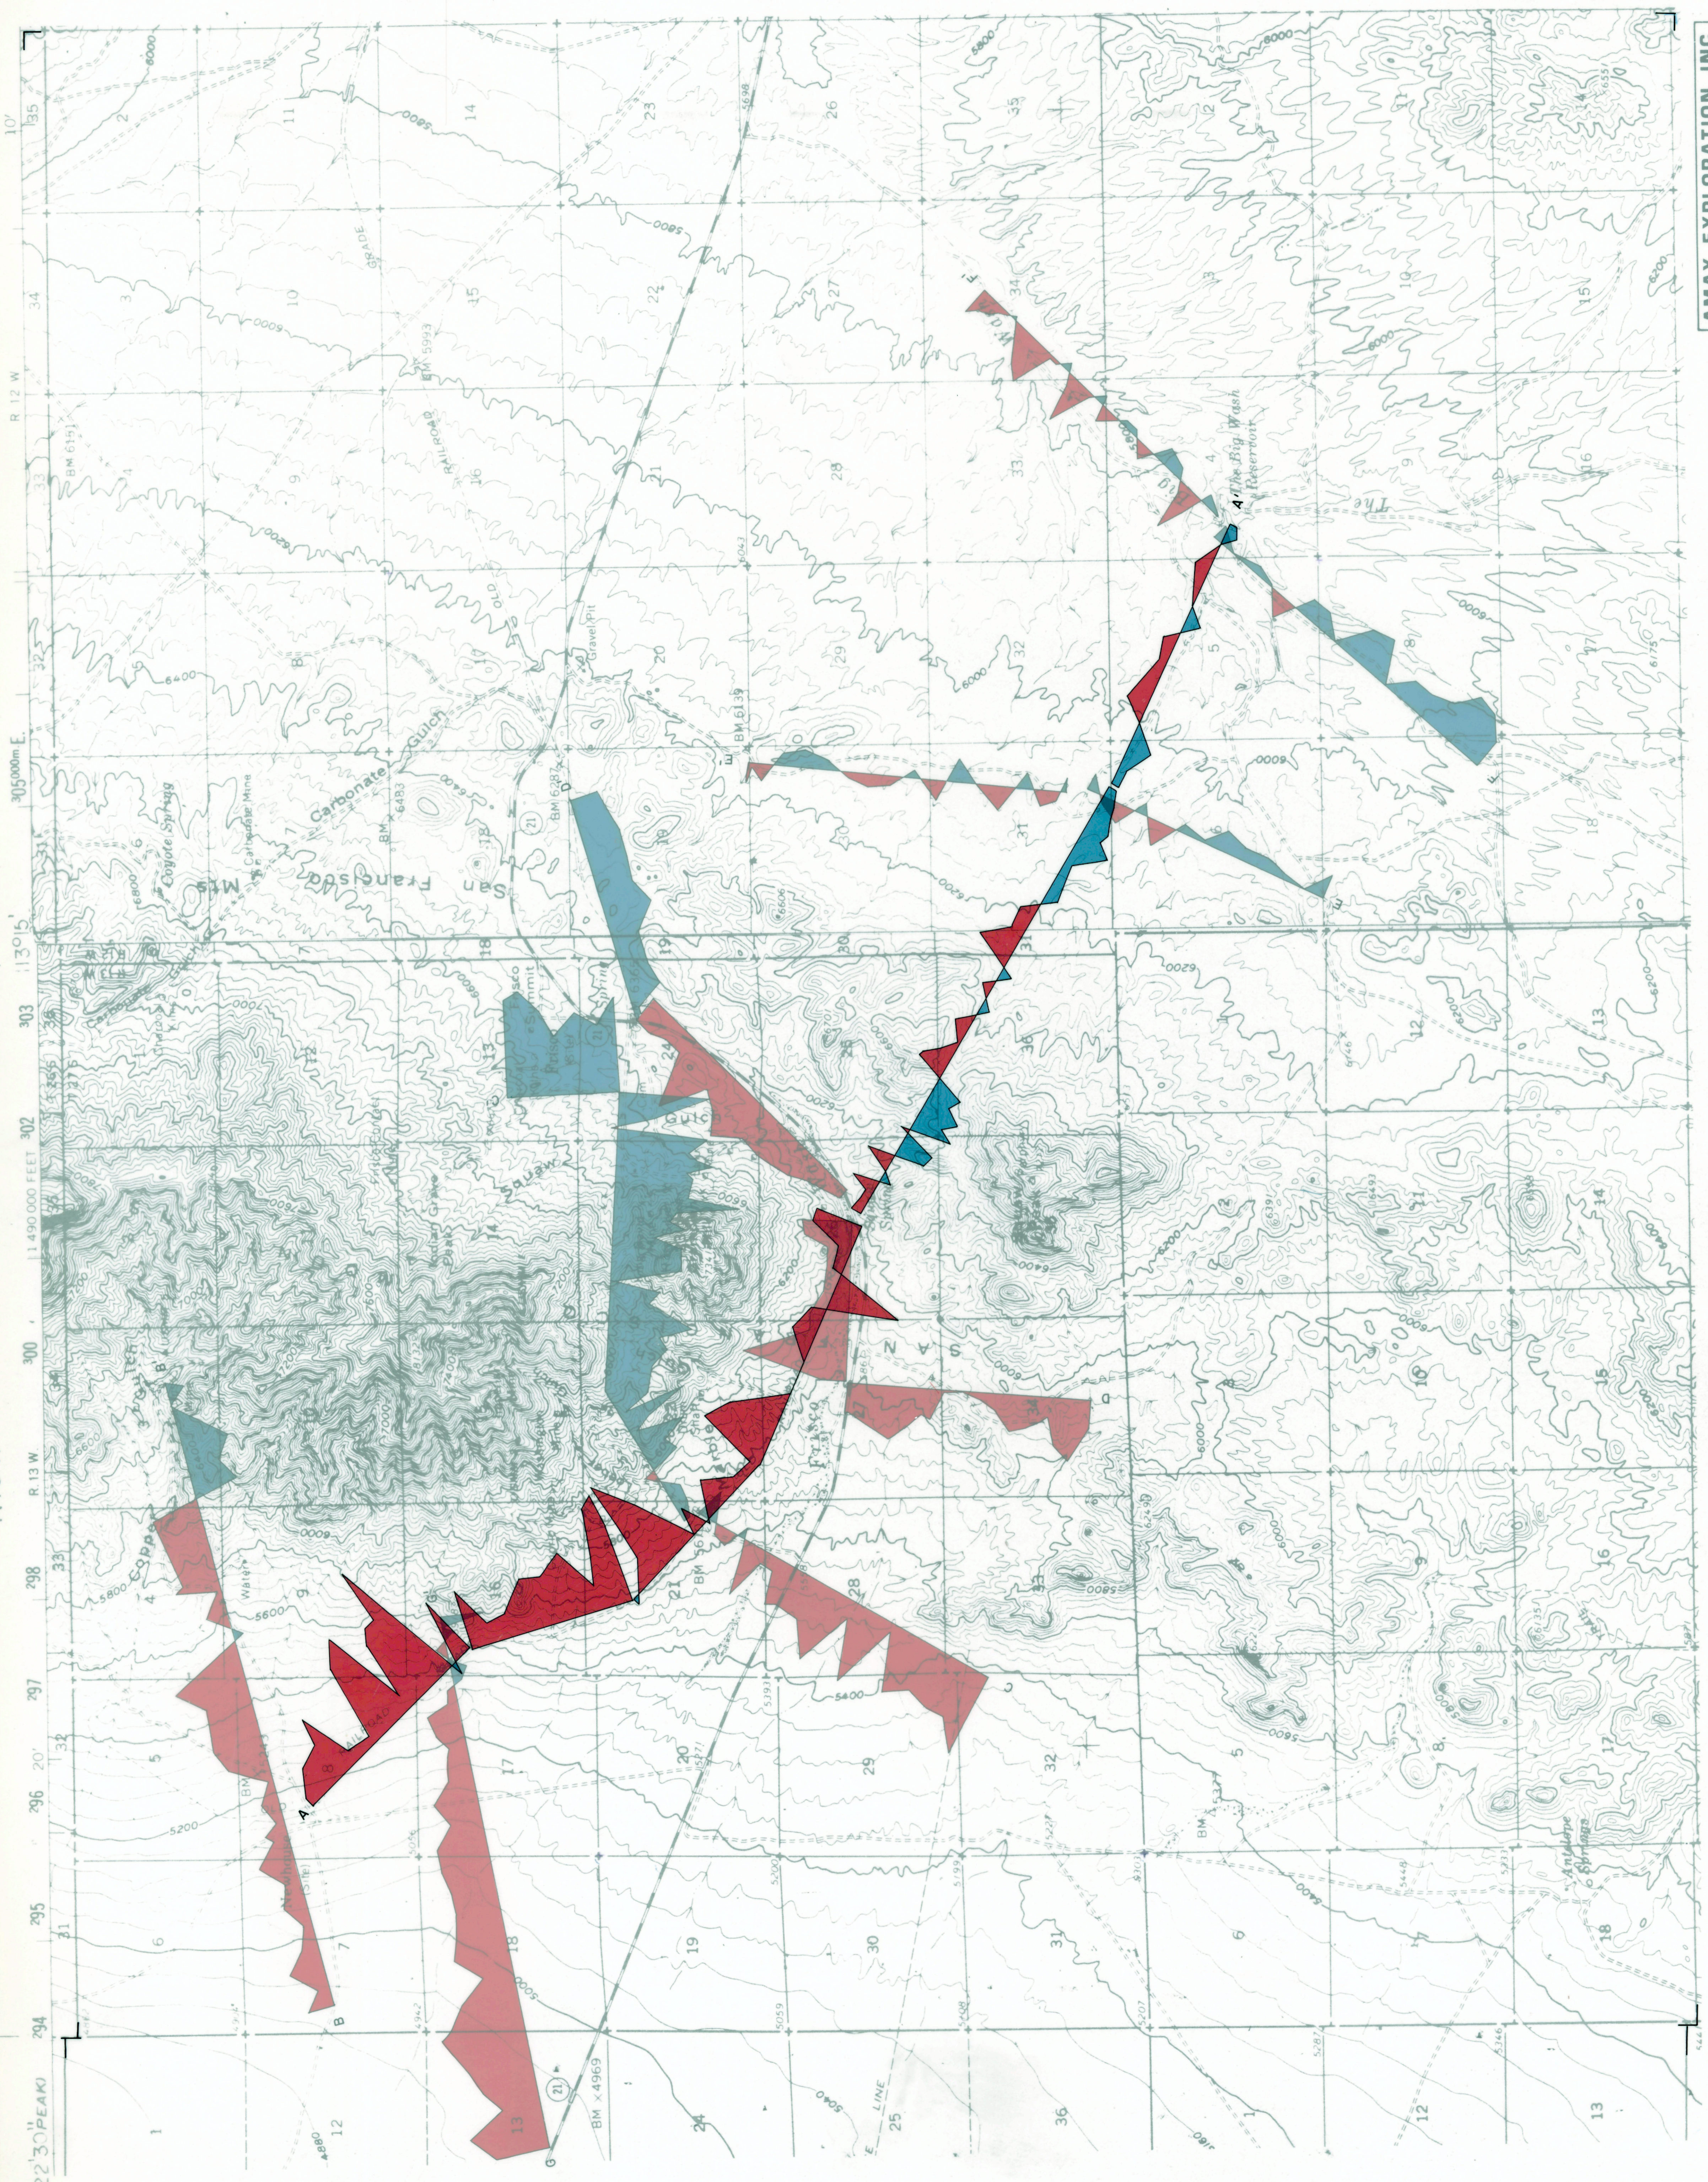

400132

R12W

R13W

113°22'30" PEAK  
38°30'

T 27 S

T 28 S

AMAX EXPLORATION, INC.  
DENVER, COLORADO  
FRISCO AREA, UTAH  
SELF POTENTIAL PROFILES  
SOURCE: TERRAPHYSICS, 1977