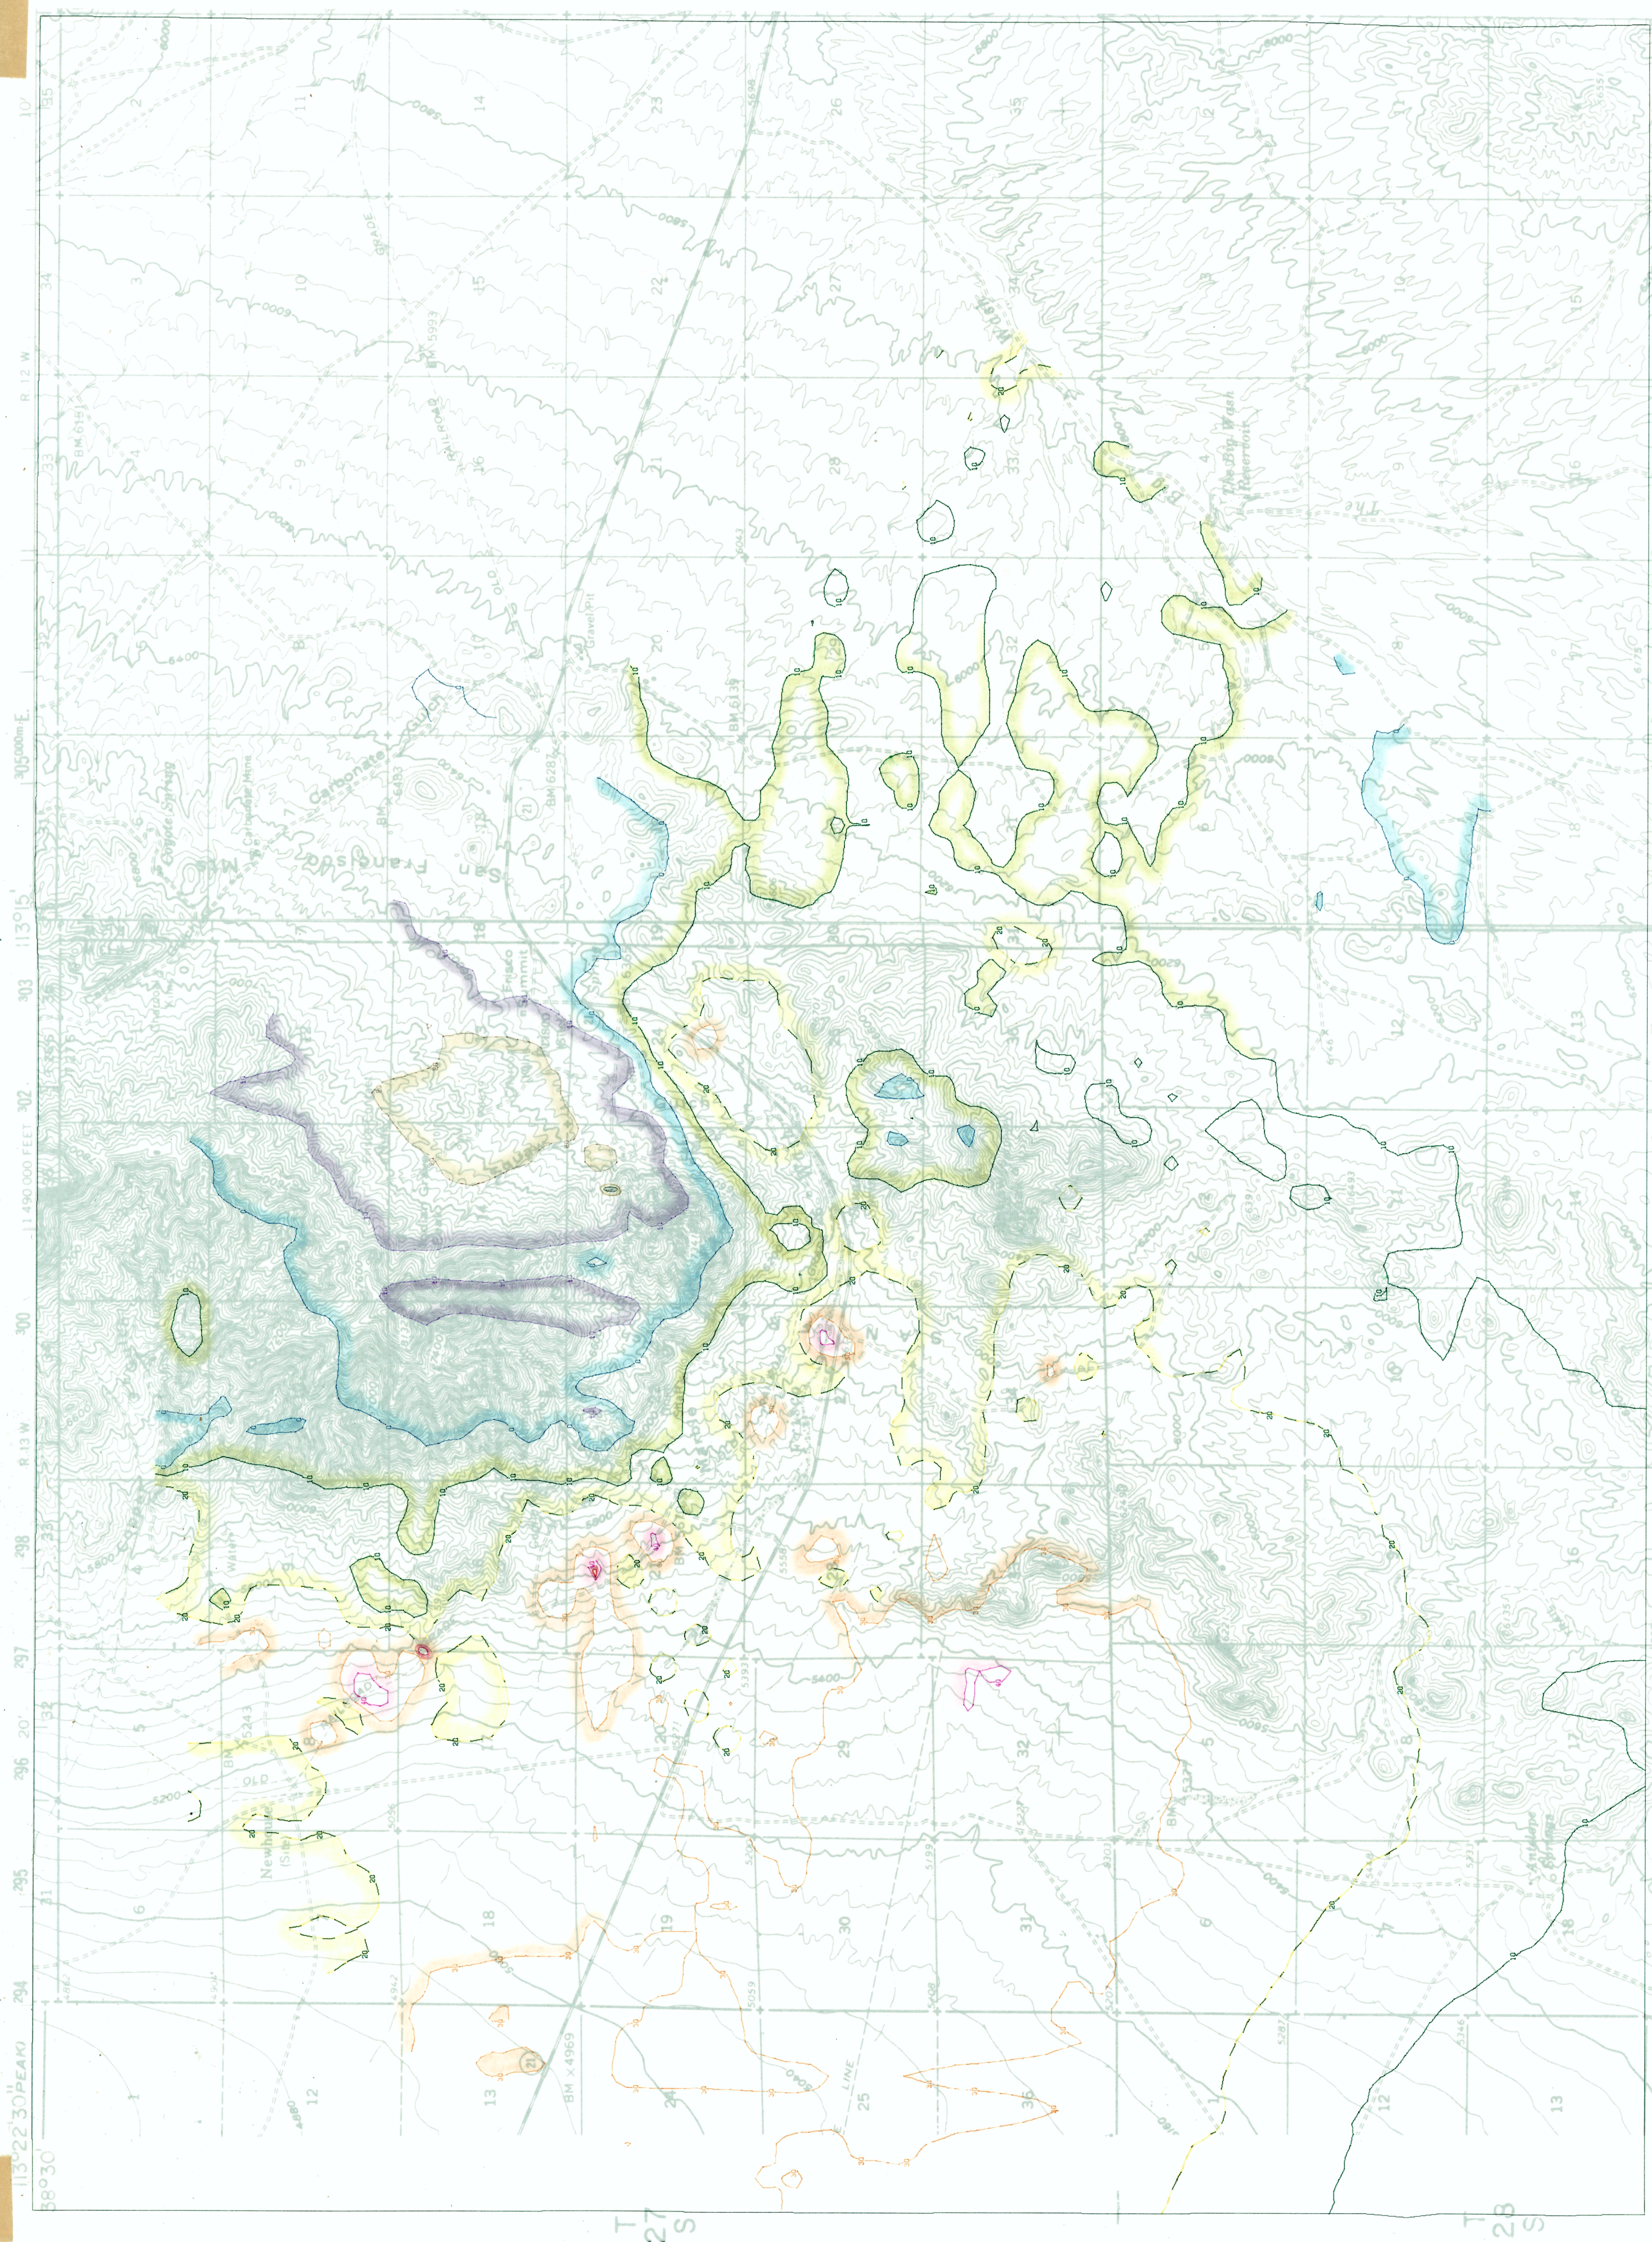

A00132

R12W

R13W

FRISCO AREA-UTAH SELF POTENTIAL

AMAX EXPLORATION, INC.
 DENVER, COLORADO
 FRISCO AREA, UTAH