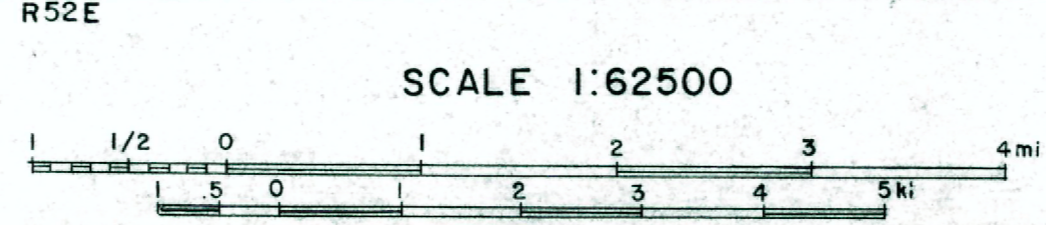

TUSCARORA - NEV
 POISSON'S RATIO
 SHALLOW <5km
 Source: Microgeophysics, 11-78

▲ 3 (Station Number)

AMAX EXPLORATION, INC.
 A SUBSIDIARY OF AMAX INC. 7100 WEST 84TH AVENUE, WHEAT RIDGE, COLORADO 80033
GEO THERMAL BRANCH

TUSCARORA - NEVADA
 POISSON'S RATIO
 DEEP > 5km