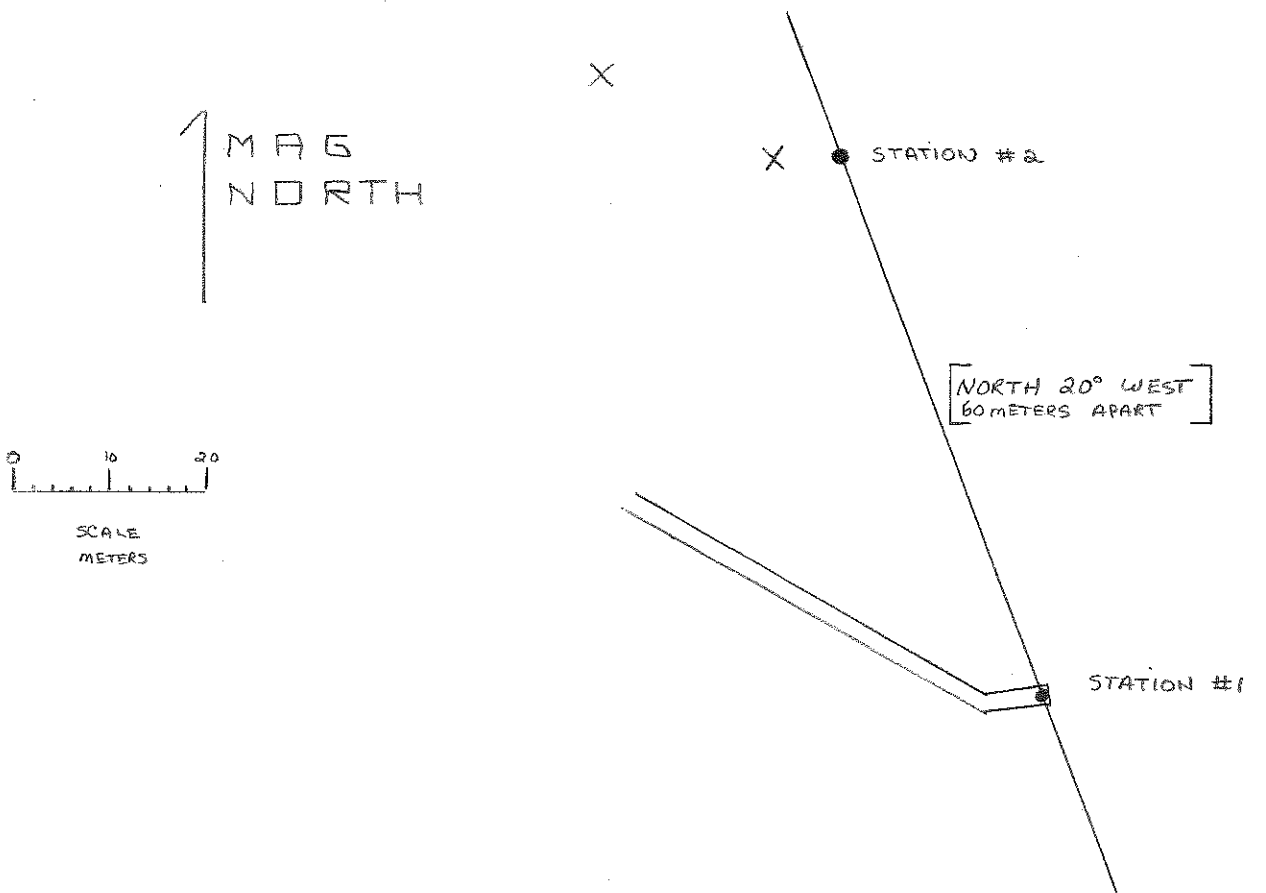

MONTREAL MINE
TRANSDUCER SITE 6

BEST
- best place -

BEAVER - VIEW NINE CROSSSECTION
 TRANSDUCER SITE 5

BEAVER-VIEW MINE
TRANSDUCER SITE #5

BLUE STAR MINE
HEAT TRANSDUCER SITE #4

SCALE
METERS

MOLLY NIPPLE MINE
HEAT TRANSDUCER SITE 1

↑
MAG.
NORTH

SALT COVE SEISMOGRAPH STATIONS

PAY STREAK MINE
TRANSDUCER SITE 8

M.S.
NORTH

LOWER CAVE MINE
TRANSDUCER SITE 7

BREST OF MINE

SHAFT UP

ENTRANCE OF MINE