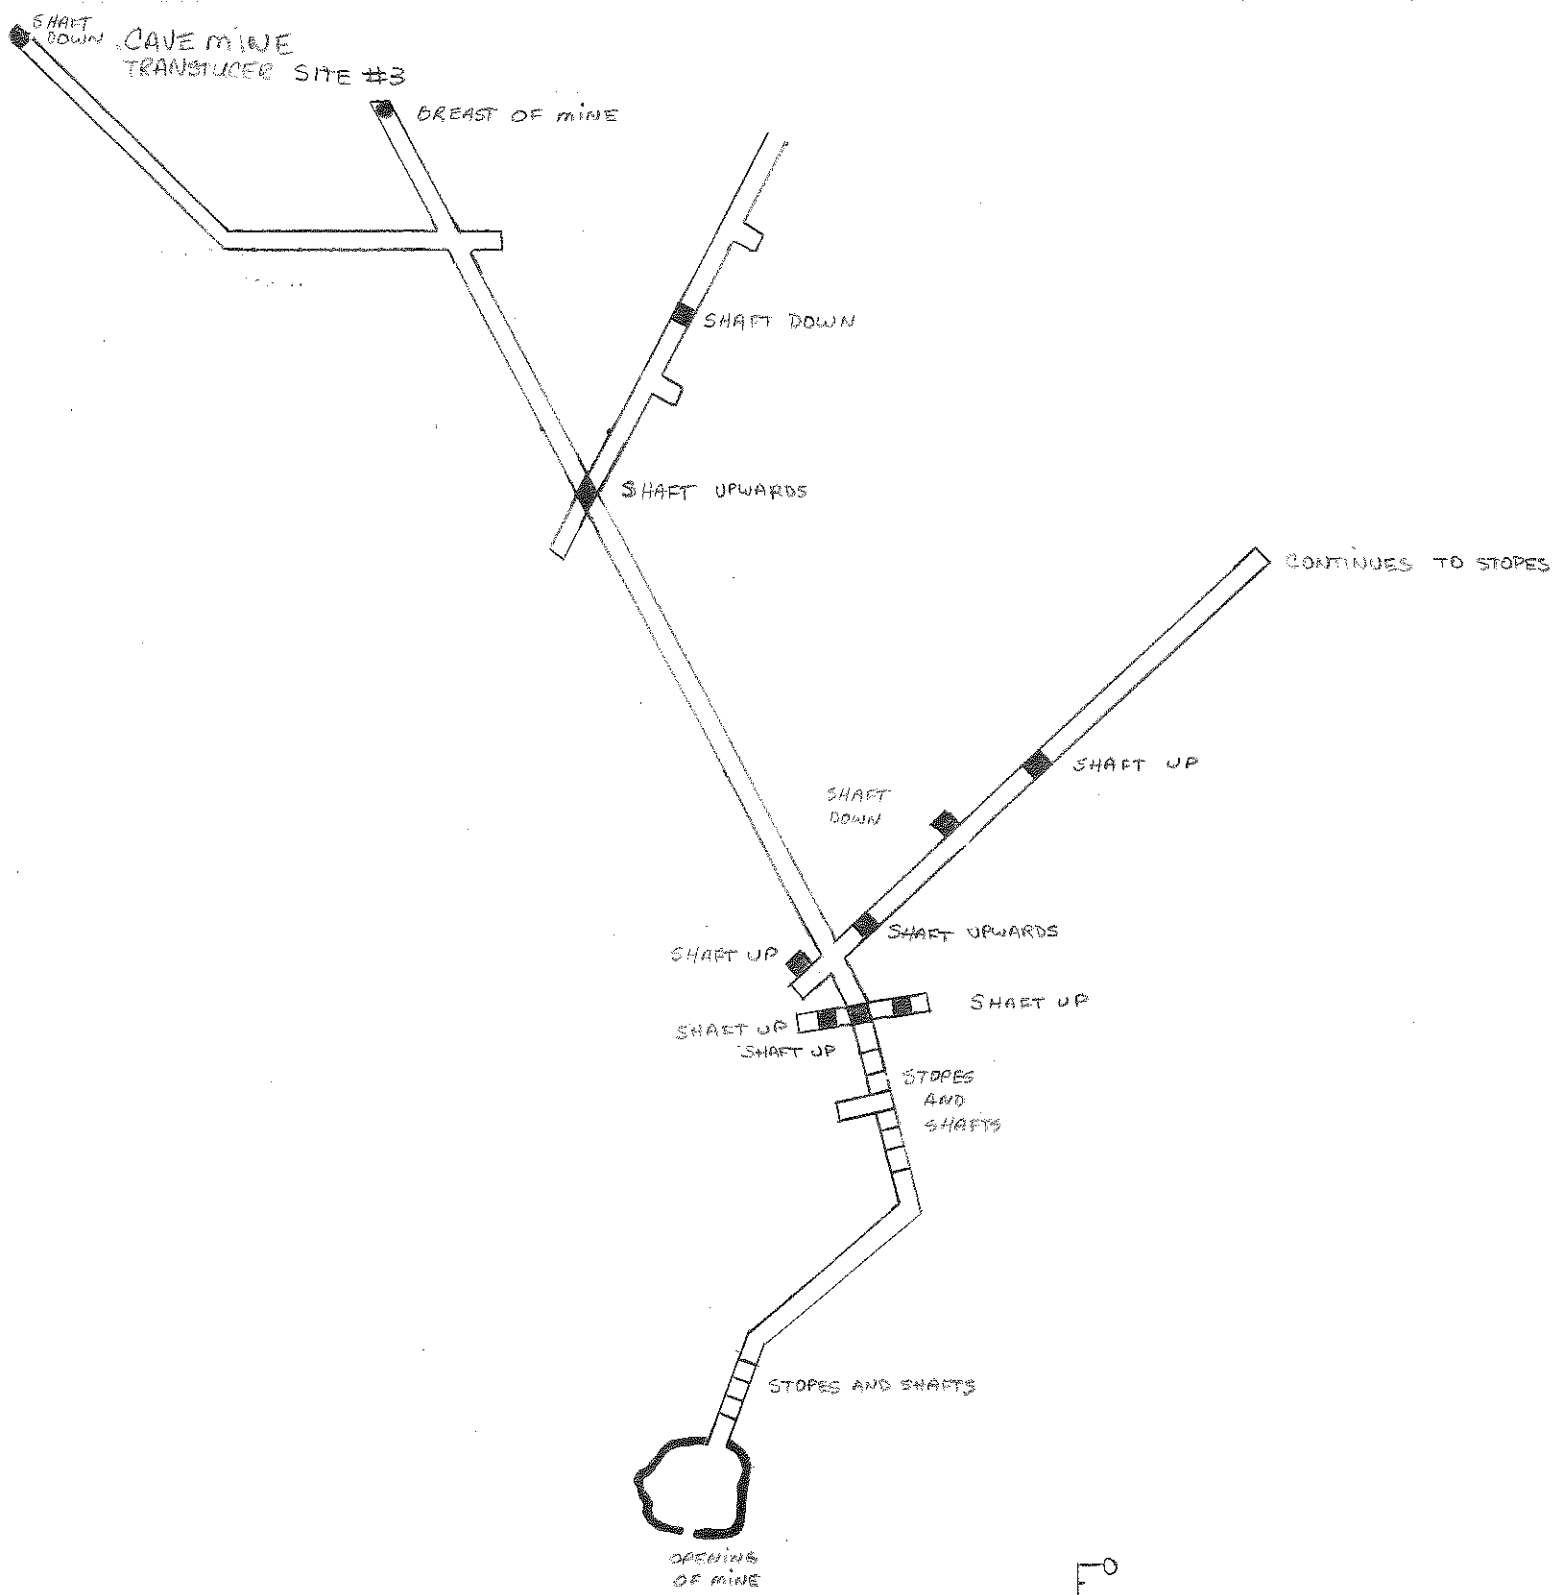

MONTREAL MINE
TRANSDUCER SITE 6

BEST
- best place -

BEAVER - VIEW NINE CROSSSECTION
 TRANSDUCER SITE 5

BEAVER-VIEW MINE
TRANSDUCER SITE #5

BLUE STAR MINE
HEAT TRANSDUCER SITE #4

SCALE
METERS

MOLLY NIPPLE MINE
HEAT TRANSDUCER SITE 1

↑
MAG.
NORTH

SALT COVE SEISMOGRAPH STATIONS

PAY STREAK MINE
TRANSDUCER SITE 8

M.S.
NORTH

LOWER CAVE MINE
TRANSDUCER SITE 7

BREST OF MINE

SHAFT UP

ENTRANCE OF MINE