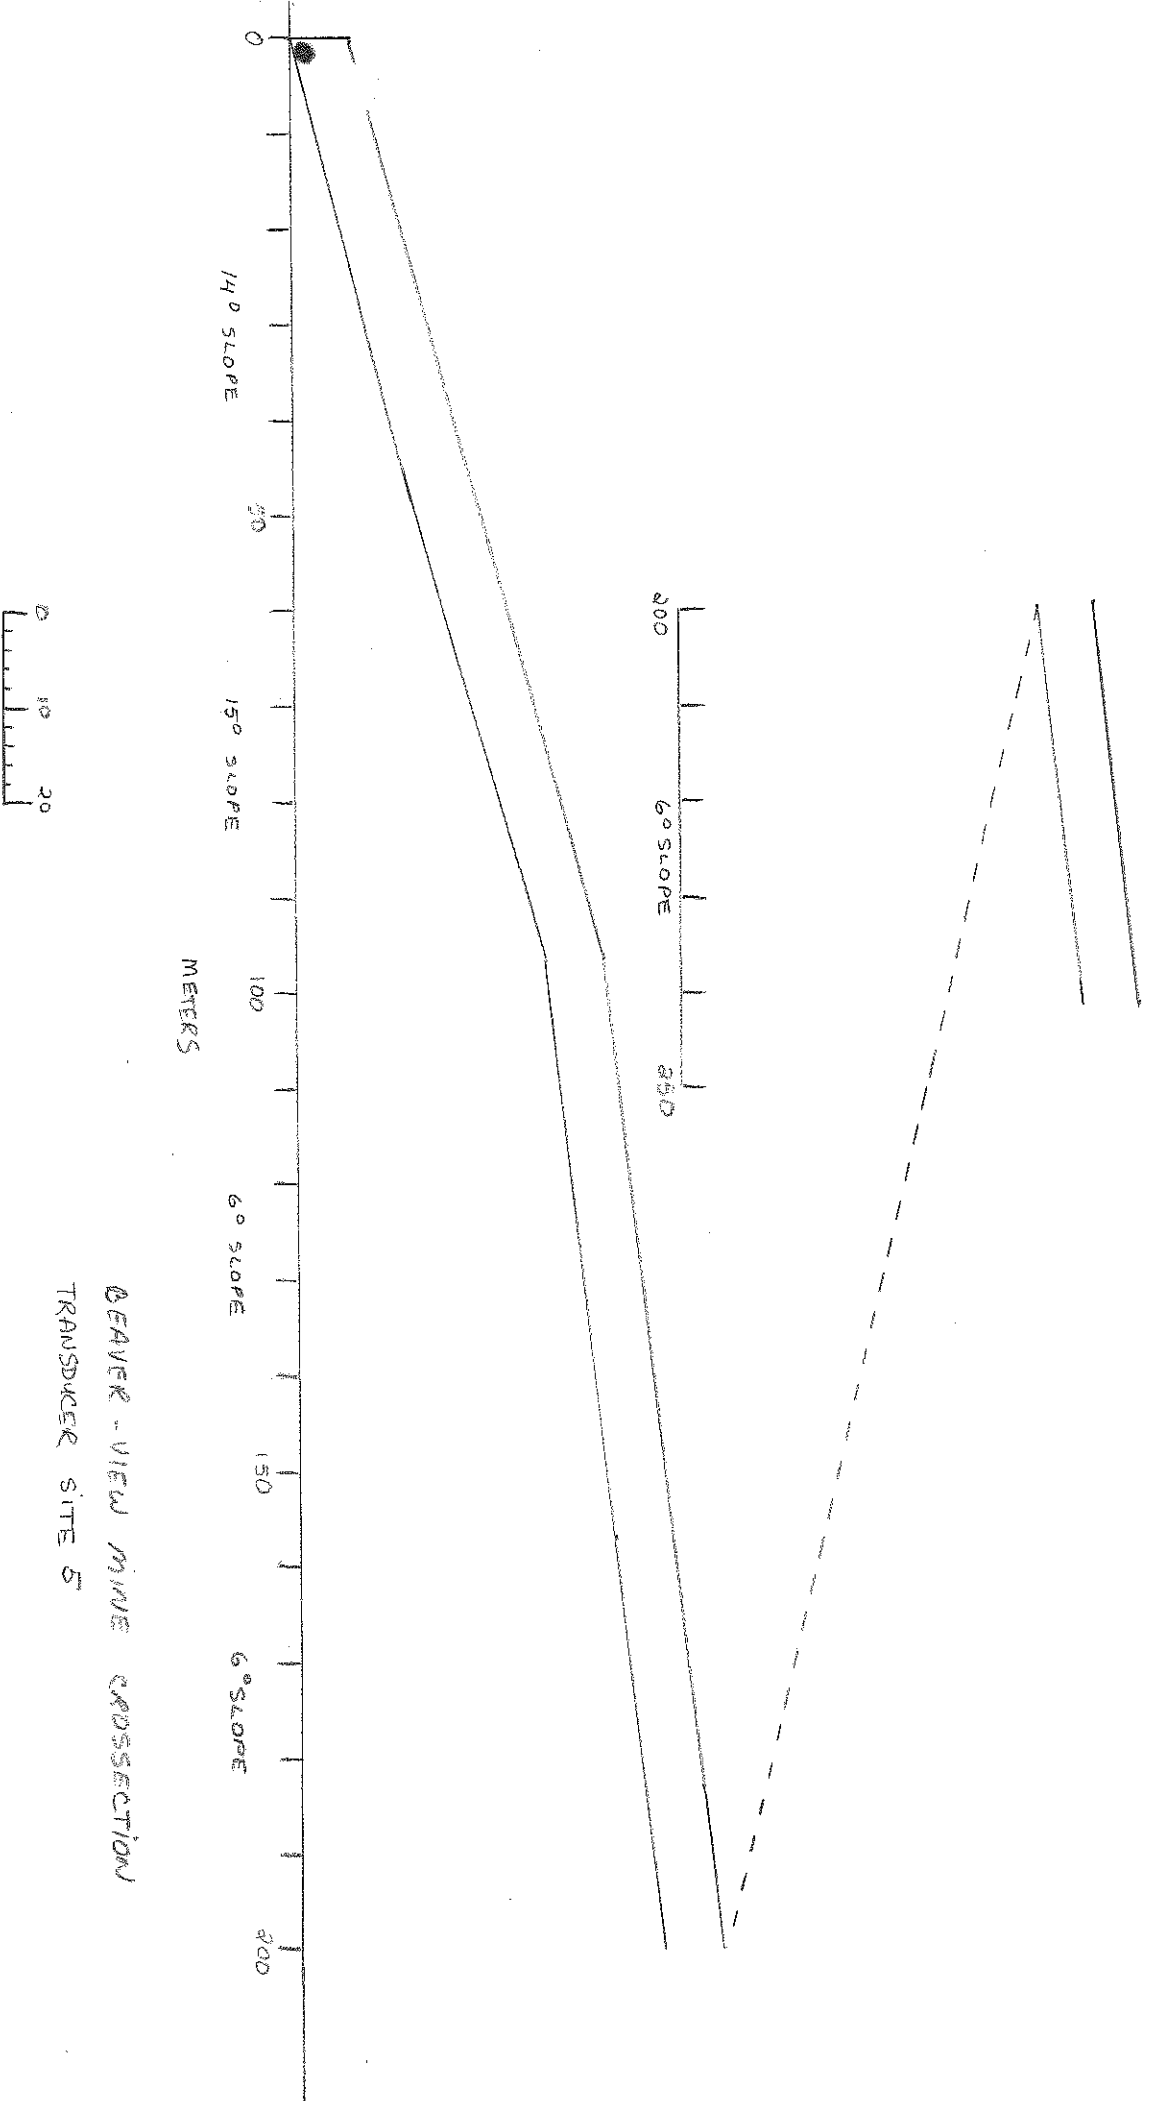

MONTREAL MINE
TRANSDUCER SITE 6

BEST
- best place -

BEAVER - VIEW NINE CROSSSECTION
 TRANSDUCER SITE 5

BEAVER-VIEW MINE
TRANSDUCER SITE #5

BLUE STAR MINE
HEAT TRANSDUCER SITE #4

SCALE
METERS

MOLLY NIPPLE MINE
HEAT TRANSDUCER SITE 1

↑
MAG.
NORTH

SALT COVE SEISMOGRAPH STATIONS

PAY STREAK MINE
TRANSDUCER SITE 8

M.S.
NORTH

LOWER CAVE MINE
TRANSDUCER SITE 7

BREST OF MINE

SHAFT UP

ENTRANCE OF MINE