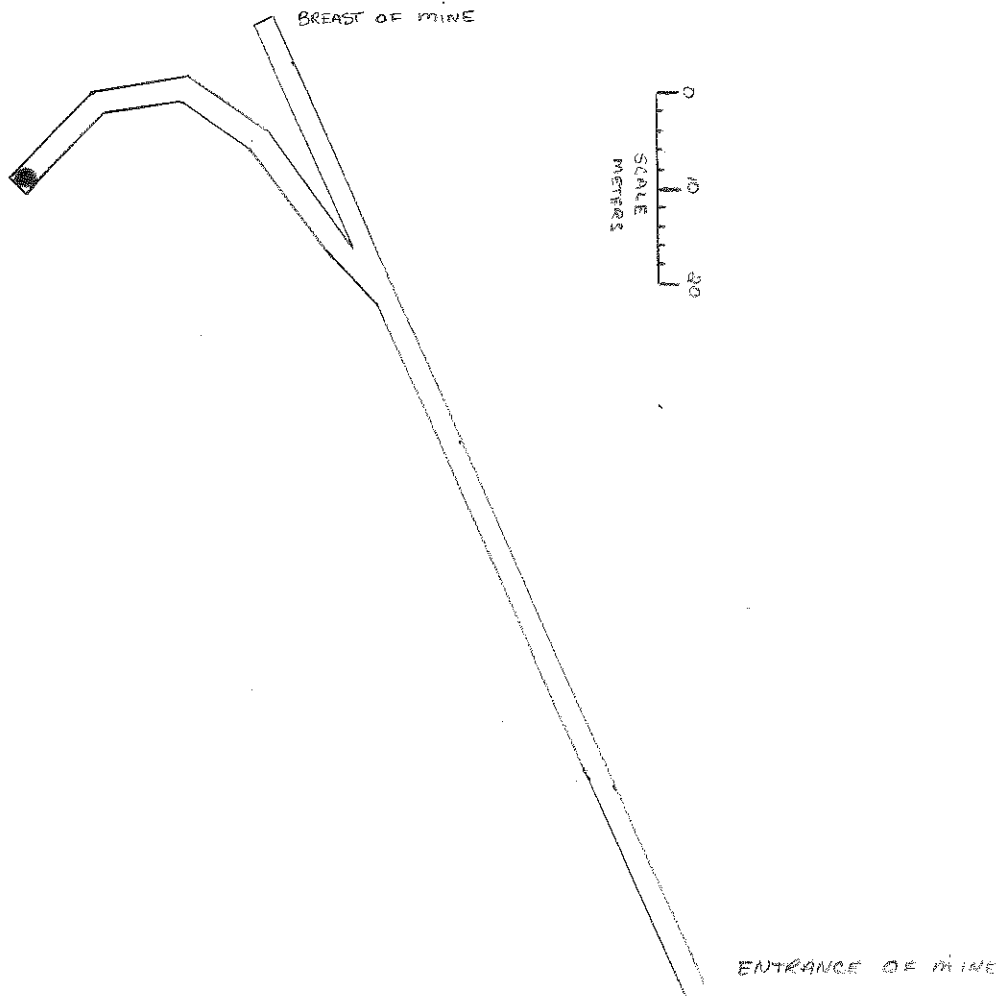

MONTREAL MINE
TRANSDUCER SITE 6

BEST
- best place -

BEAVER - VIEW NINE CROSSSECTION
 TRANSDUCER SITE 5

BEAVER-VIEW MINE
TRANSDUCER SITE #5

BLUE STAR MINE
HEAT TRANSDUCER SITE #4

SCALE
METERS

MOLLY NIPPLE MINE
HEAT TRANSDUCER SITE 1

↑
MAG.
NORTH

SALT COVE SEISMOGRAPH STATIONS

PAY STREAK MINE
TRANSDUCER SITE 8

M.S.
NORTH

LOWER CAVE MINE
TRANSDUCER SITE 7

BREST OF MINE

SHAFT UP

ENTRANCE OF MINE