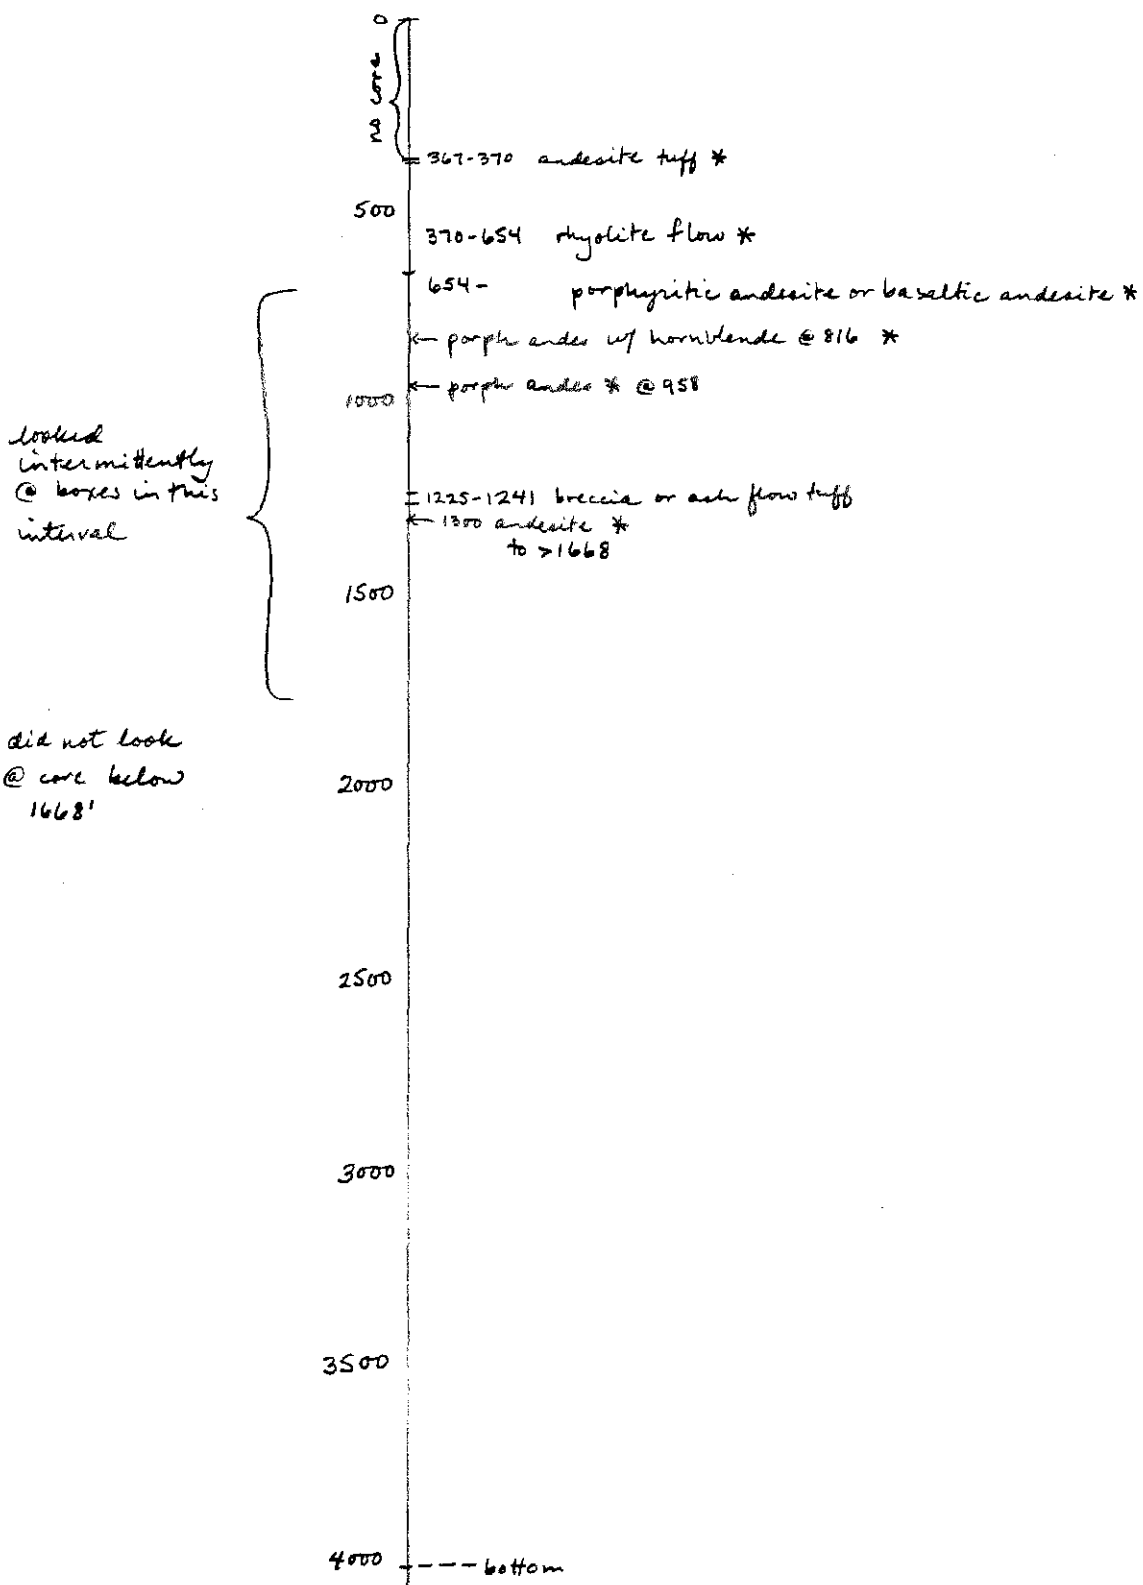

17 Apr 87

Joe -
 preliminary stratigraphic
 columns of Medicine Lake
 cores. Please call me
 (415-329-5210) if you have
 any questions.

Julie Donnelly-Nolan

62-21

South side of Medicine Mtn., begin ~ 6600', total depth 2142'

* = chem sample taken

36-28 near Crater Glass flow, begins ~ 6680', total depth ~ 2146'

* = chemistry sample taken

57-13 on Cougar Butte Rd., starts ~ 6140', total depth 3002'

68-16 NW of Freemite Hill, starts ~ 5280', total depth 2939'

* = chem sample taken

* = chem sample taken

52-4 Doe Pk, begins ~5600', total depth 4009'

* = chem sample taken