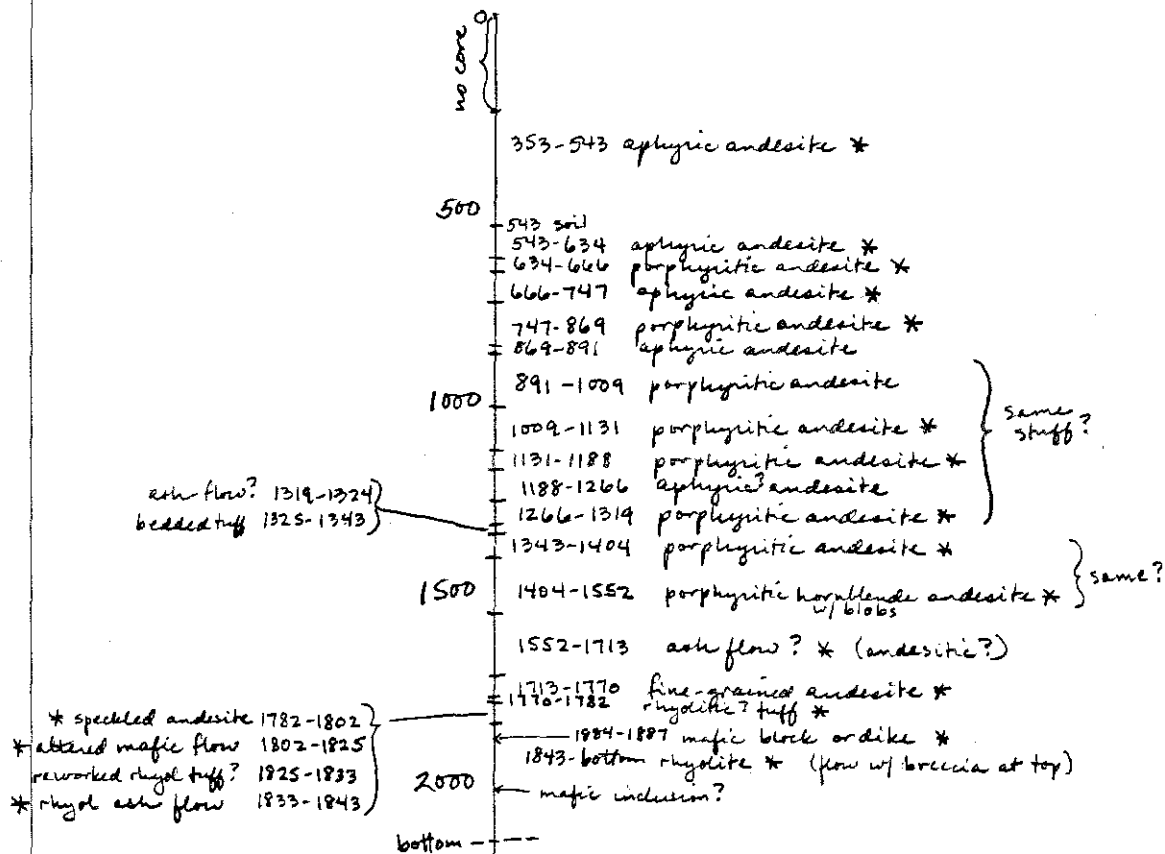

17 Apr 87

Joe -
 preliminary stratigraphic
 columns of Medicine Lake
 cores. Please call me
 (415-329-5210) if you have
 any questions.

Julie Donnelly-Nolan

62-21

South side of Medicine Mtn., begin ~ 6600', total depth 2142'

* = chem sample taken

36-28 near Crater Glass flow, begins ~ 6680', total depth ~ 2146'

* = chemistry sample taken

57-13 on Cougar Butte Rd., starts ~ 6140', total depth 3002'

68-16 NW of Freemite Hill, starts ~ 5280', total depth 2939'

* = chem sample taken

* = chem sample taken

52-4 Doe Pk, begins ~5600', total depth 4009'

* = chem sample taken