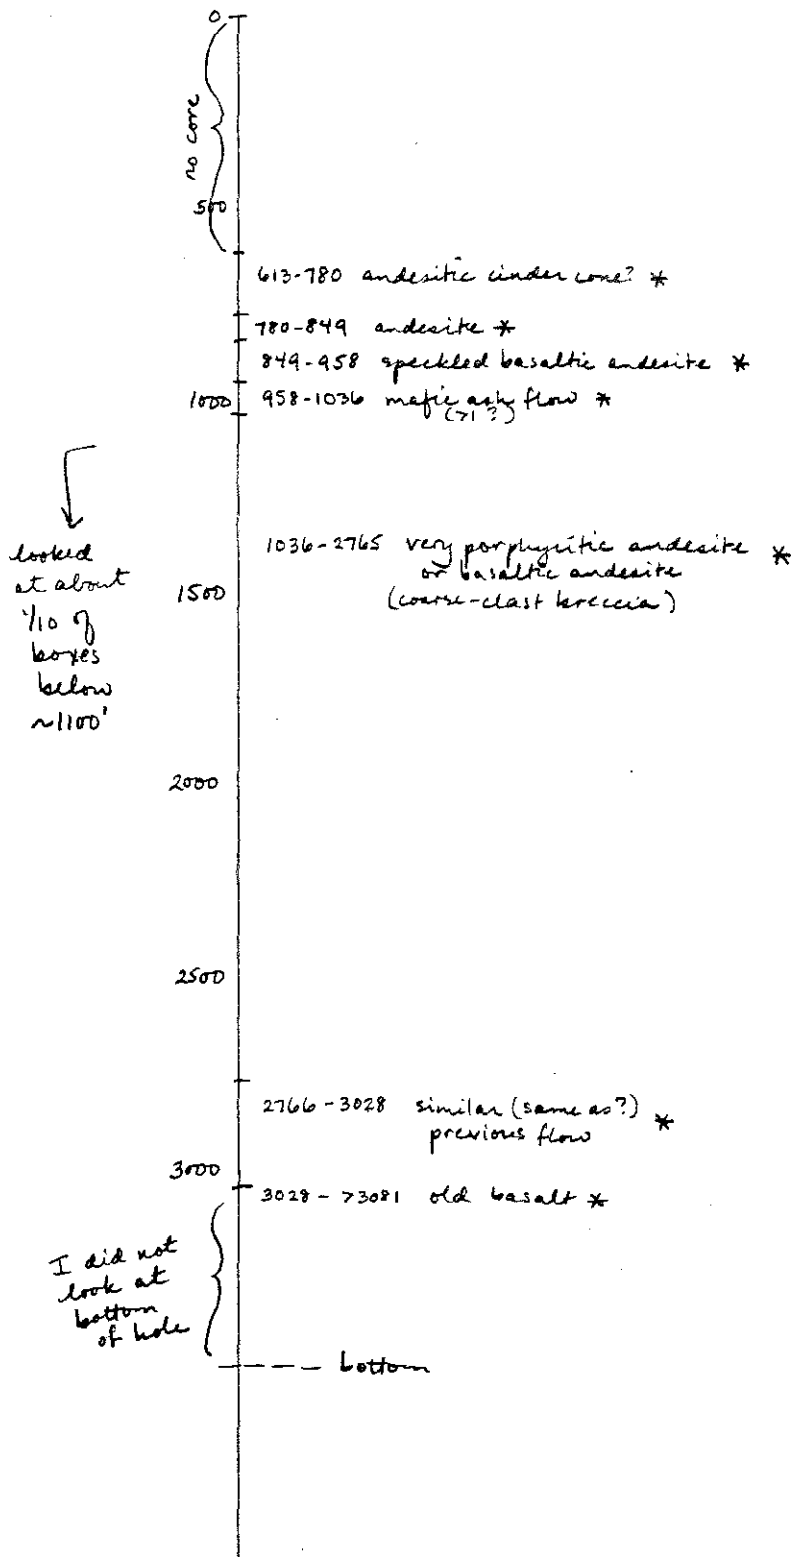

17 Apr 87

Joe -
 preliminary stratigraphic
 columns of Medicine Lake
 cores. Please call me
 (415-329-5210) if you have
 any questions.

Julie Donnelly-Nolan

62-21

South side of Medicine Mtn., begin ~ 6600', total depth 2142'

* = chem sample taken

36-28 near Crater Glass flow, begins ~ 6680', total depth ~ 2146'

* = chemistry sample taken

57-13 on Cougar Butte Rd., starts ~ 6140', total depth 3002'

68-16 NW of Freemite Hill, starts ~ 5280', total depth 2939'

* = chem sample taken

* = chem sample taken

52-4 Doe Pk, begins ~5600', total depth 4009'

* = chem sample taken