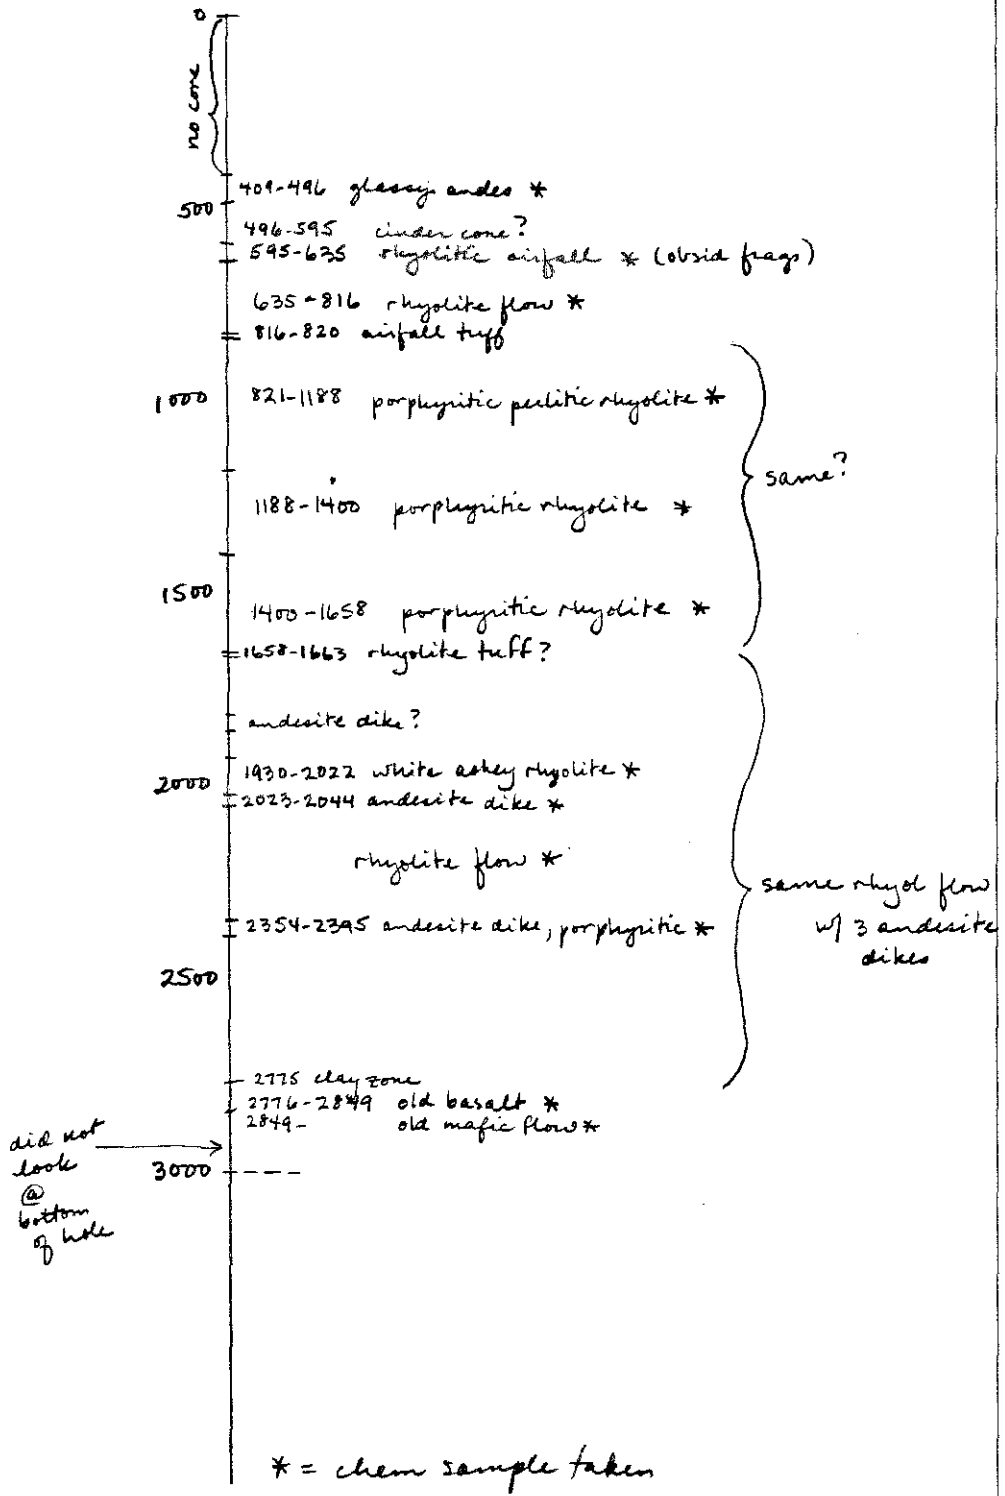

17 Apr 87

Joe -
 preliminary stratigraphic
 columns of Medicine Lake
 cores. Please call me
 (415-329-5210) if you have
 any questions.

Julie Donnelly-Nolan

62-21

South side of Medicine Mtn., begin ~ 6600', total depth 2142'

* = chem sample taken

36-28 near Crater Glass flow, begins ~ 6680', total depth ~ 2146'

* = chemistry sample taken

57-13 on Cougar Butte Rd., starts ~ 6140', total depth 3002'

68-16 NW of Freemite Hill, starts ~ 5280', total depth 2939'

* = chem sample taken

* = chem sample taken

52-4 Doe Pk, begins ~5600', total depth 4009'

* = chem sample taken