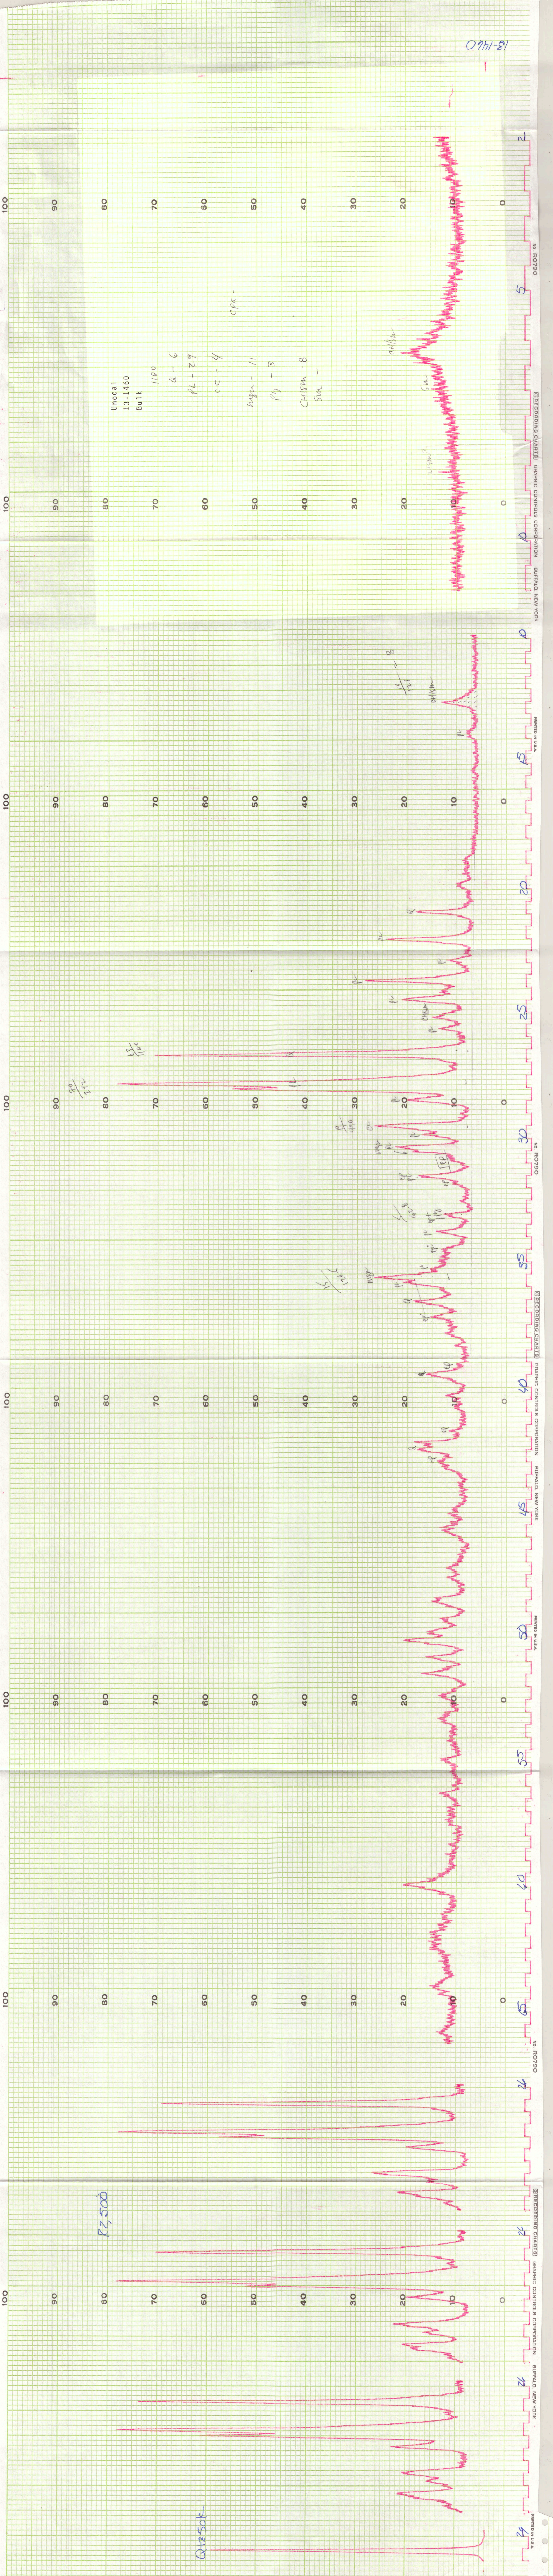

13-1460

RECORDING CHARTS GRAPHIC CONTROLS CORPORATION BUFFALO, NEW YORK

Unocal  
13-1460  
Bulk

1100  
A-6  
PL-29  
PC-4

CPK-

MSM-11  
PG-3  
CHISM-8  
SM-

R<sub>2</sub> 500

Qresok