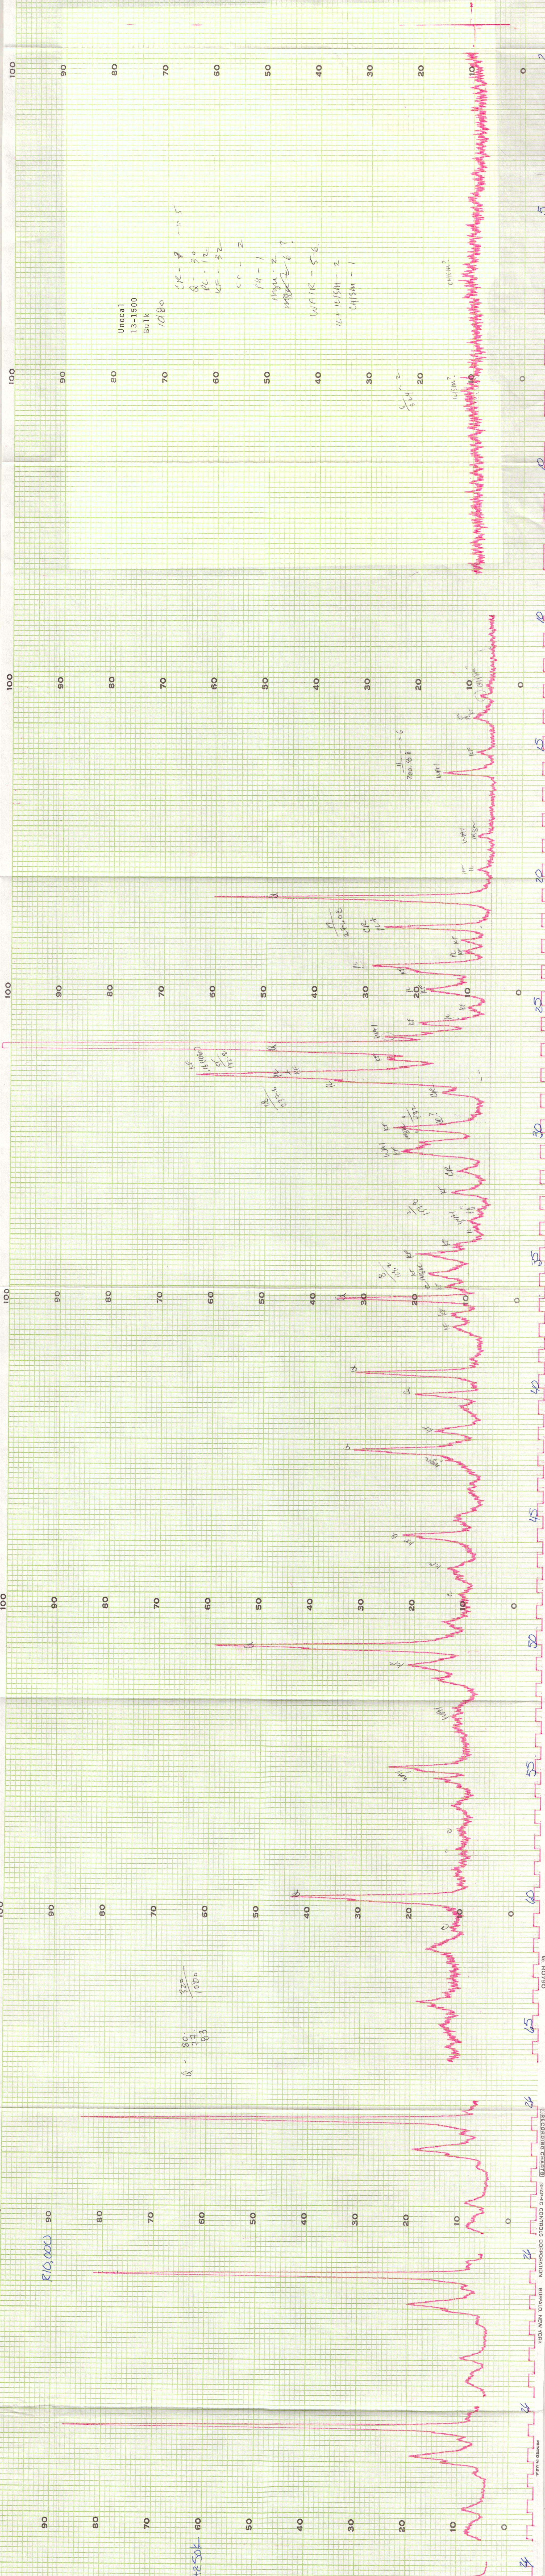

Unocal
13-1500
Bulk
1080

CK-7 → 5
Q-30
K-12
KF-32

CC-2
FM-1
WY-2
WY-26?

WATK-5-6
IL+ILSM-2
CHISSM-1

11SM?

CHISSM?

10,000

Q-250K

Q - 80.74
1080