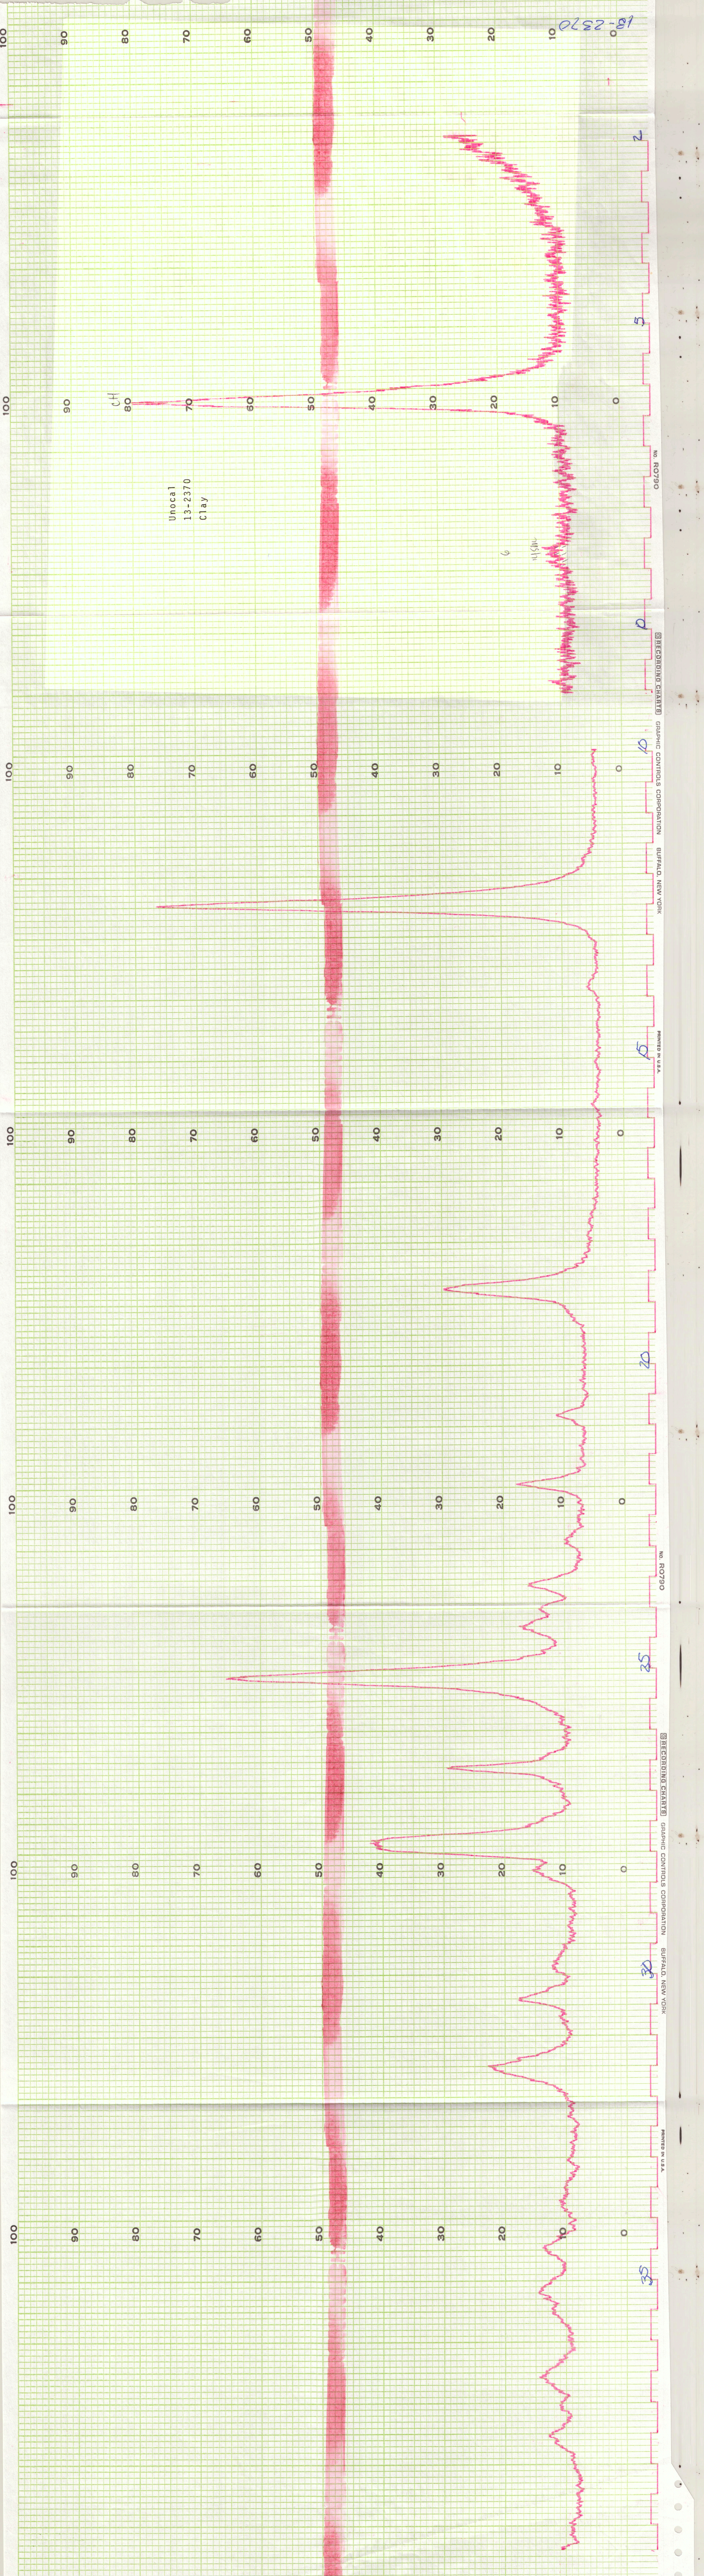

18-2370

CH

Unocal
13-2370
Clay

0670R ON

RECORDING CHART

GRAPHIC CONTROLS CORPORATION

BUFFALO, NEW YORK

MADE IN U.S.A.

NO. B0790

RECORDING CHART

GRAPHIC CONTROLS CORPORATION

BUFFALO, NEW YORK

MADE IN U.S.A.

RECORDING CHART

GRAPHIC CONTROLS CORPORATION

BUFFALO, NEW YORK