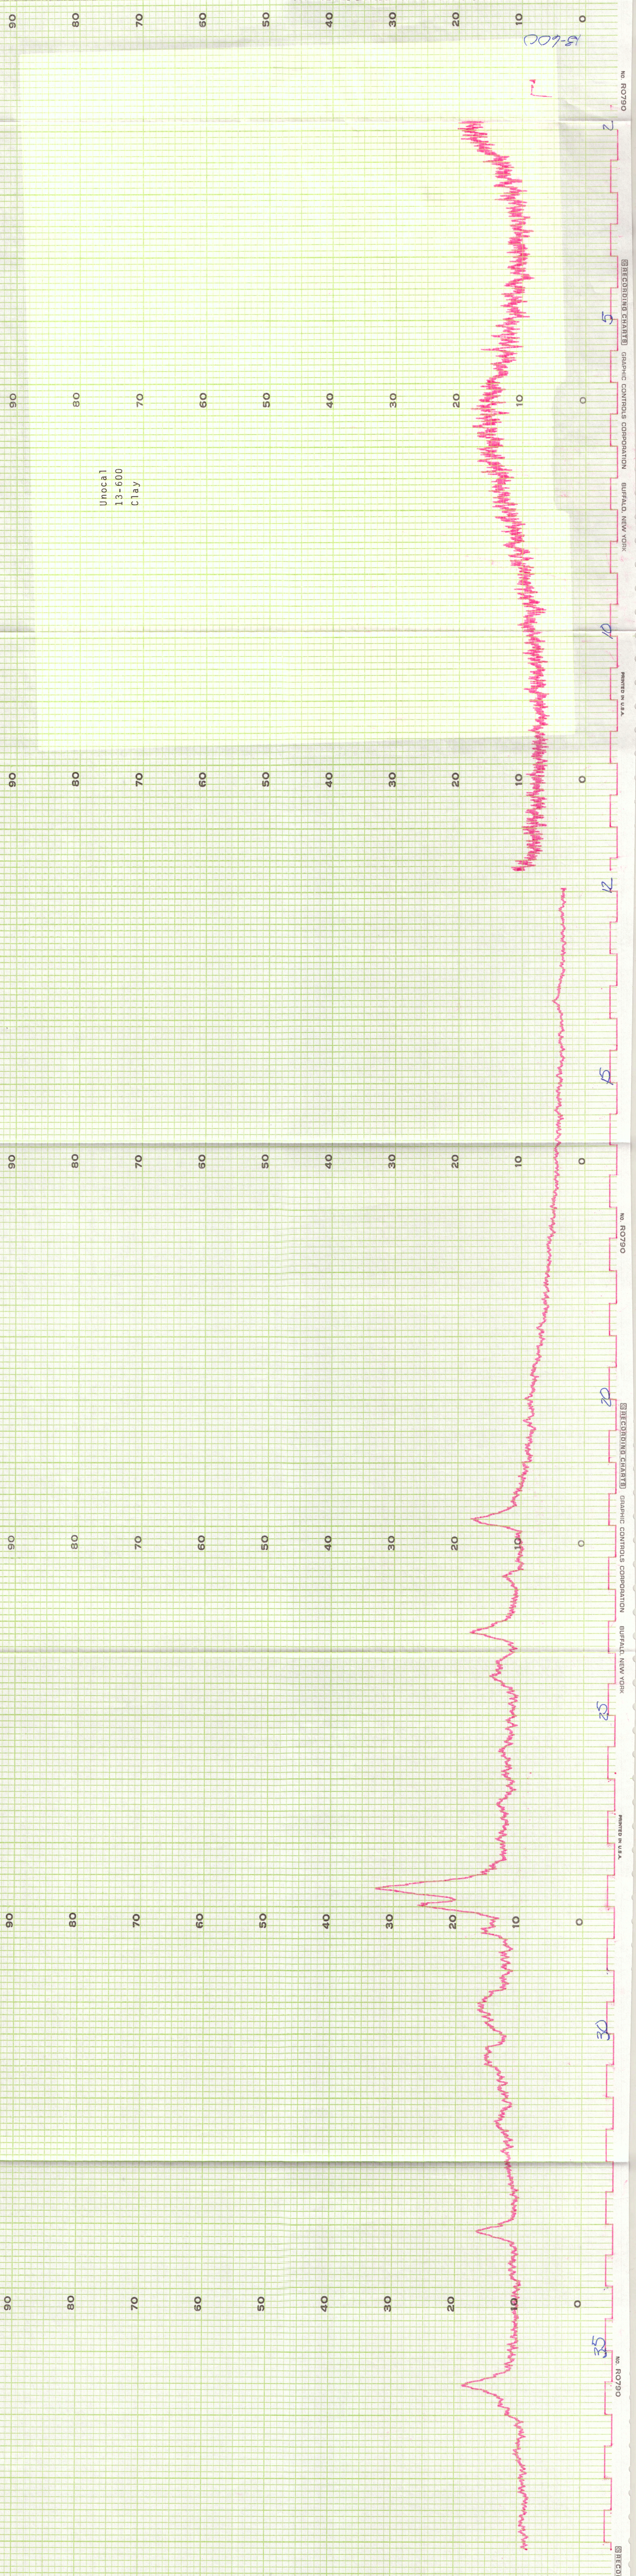

B-600

Unocal  
13-600  
Clay

NO. ROT90  
RECORDING CHARTS  
GRAPHIC CONTROLS CORPORATION  
BUFFALO, NEW YORK  
MADE IN U.S.A.  
NO. ROT90  
RECORDING CHARTS  
GRAPHIC CONTROLS CORPORATION  
BUFFALO, NEW YORK  
NO. ROT90  
RECORDING CHARTS  
GRAPHIC CONTROLS CORPORATION  
BUFFALO, NEW YORK