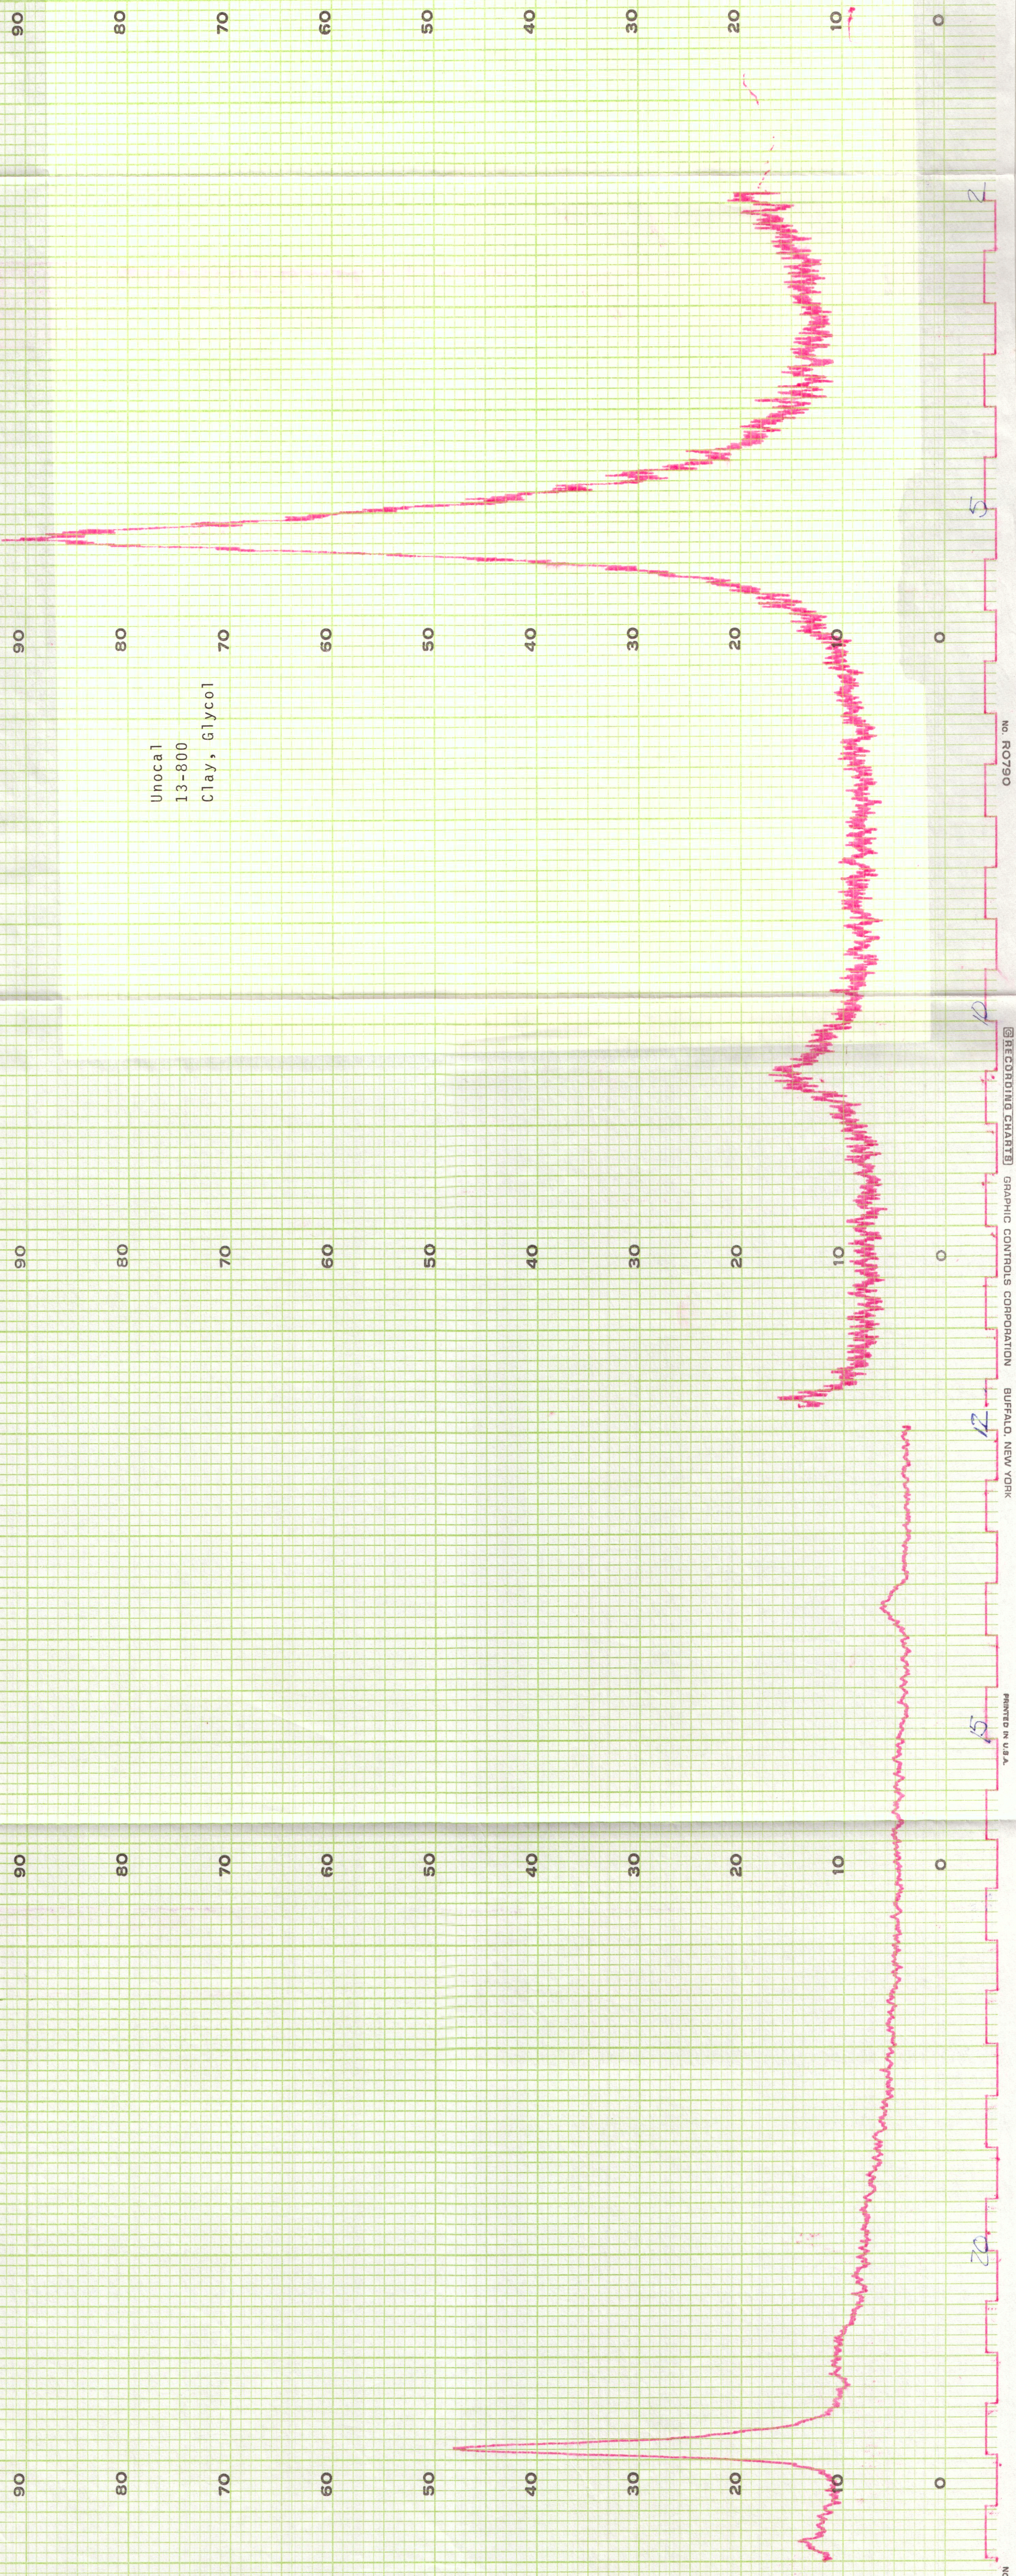

15-808

Unocal
13-800
Clay, Glycol

No. R0790

RECORDING CHART GRAPHIC CONTROLS CORPORATION

BUFFALO, NEW YORK

PRINTED IN U.S.A.

1 ON