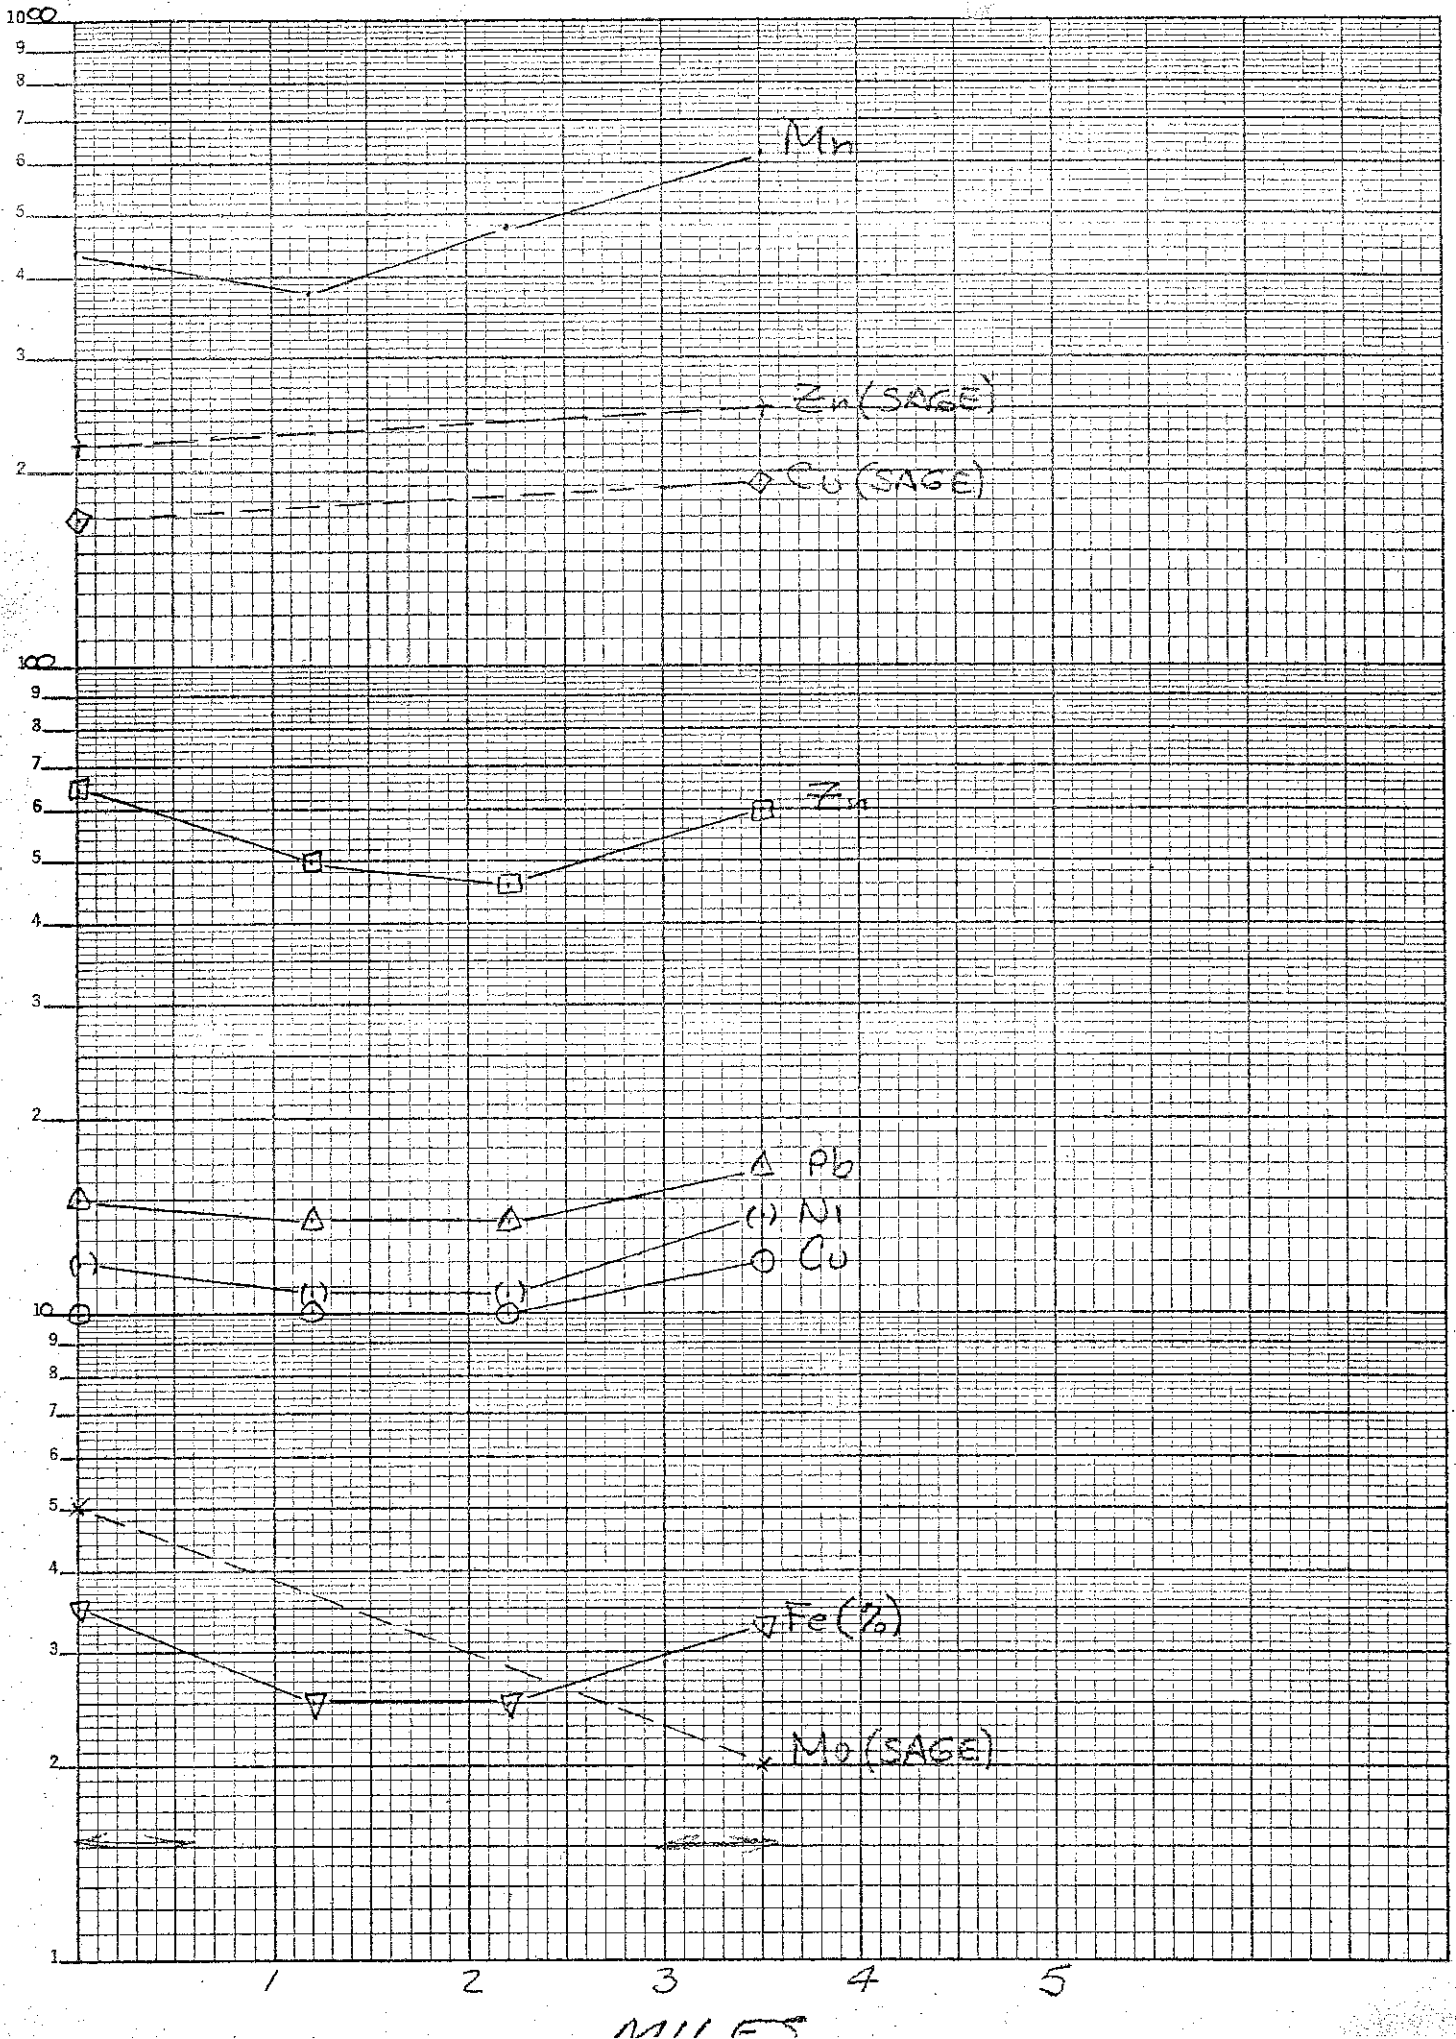

POISON CREEK

PPM

46 5507
MADE IN U.S.A.
SEMI-LOGARITHMIC
3 CYCLES X 70 DIVISIONS • ALBANENE®
KEUFFEL & ESSER CO.

MILES

POISON CREEK (RX)

PPM

KEE SEMI-LOGARITHMIC 46 5507
3 CYCLES X 70 DIVISIONS • ALBANY, N.Y. MADE IN U.S.A.
KEUFFEL & ESSER CO.

MILES