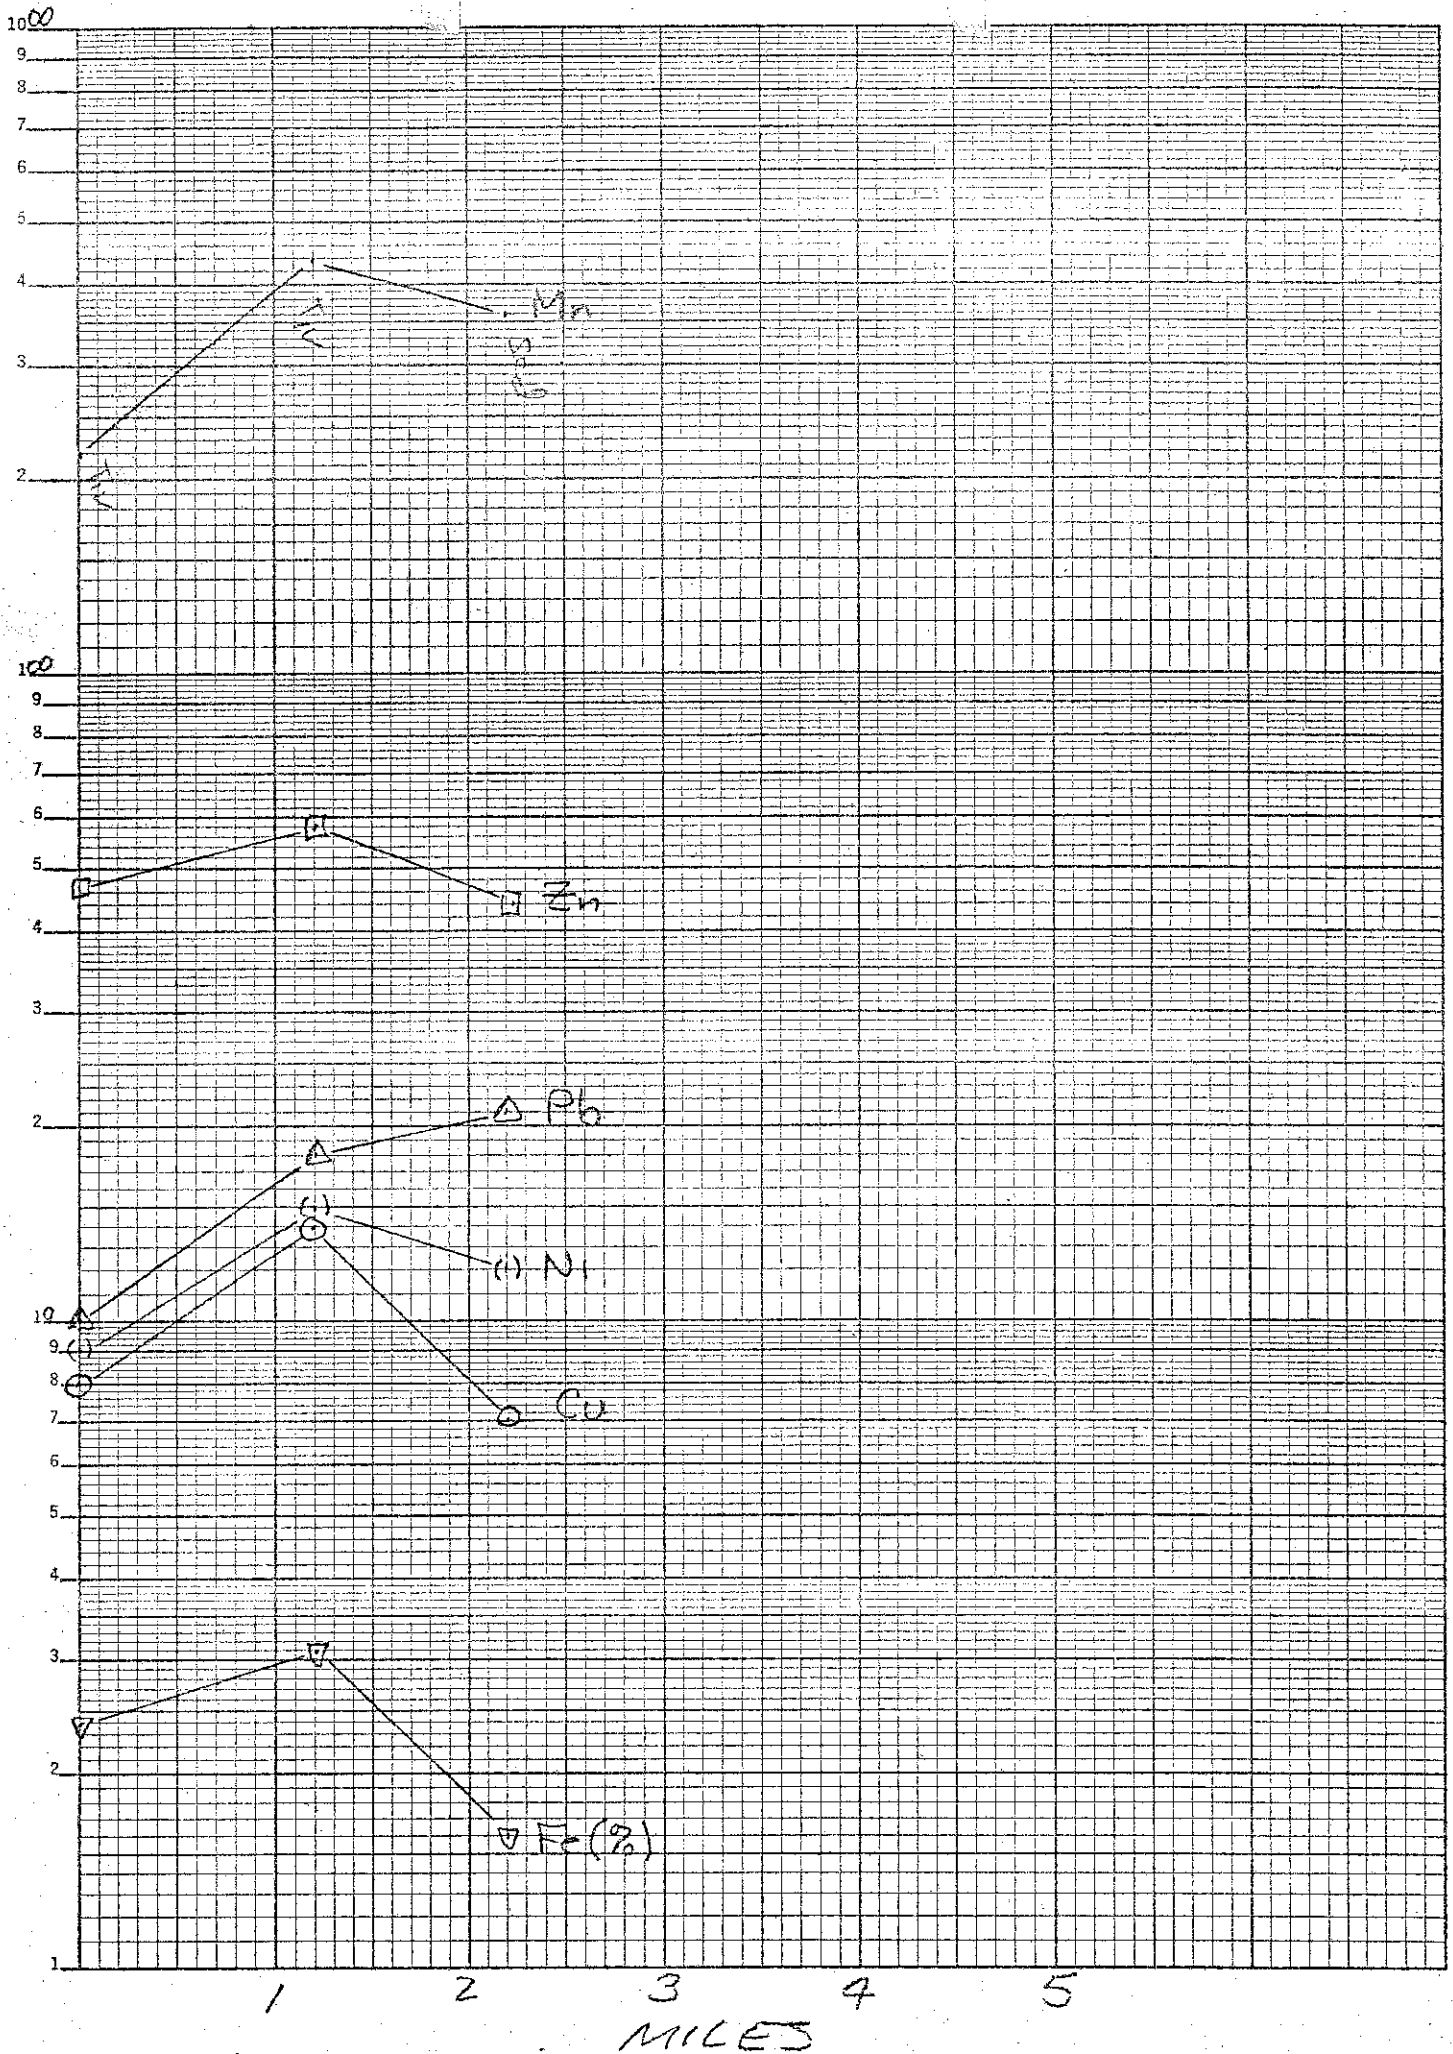

POISON CREEK

PPM

46 5507
MADE IN U.S.A.
SEMI-LOGARITHMIC
3 CYCLES X 70 DIVISIONS • ALBANENE®
KEUFFEL & ESSER CO.

MILES

POISON CREEK (RX)

PPM

KEE SEMI-LOGARITHMIC 46 5507
3 CYCLES X 70 DIVISIONS • ALBANY, N.Y. MADE IN U.S.A.
KEUFFEL & ESSER CO.