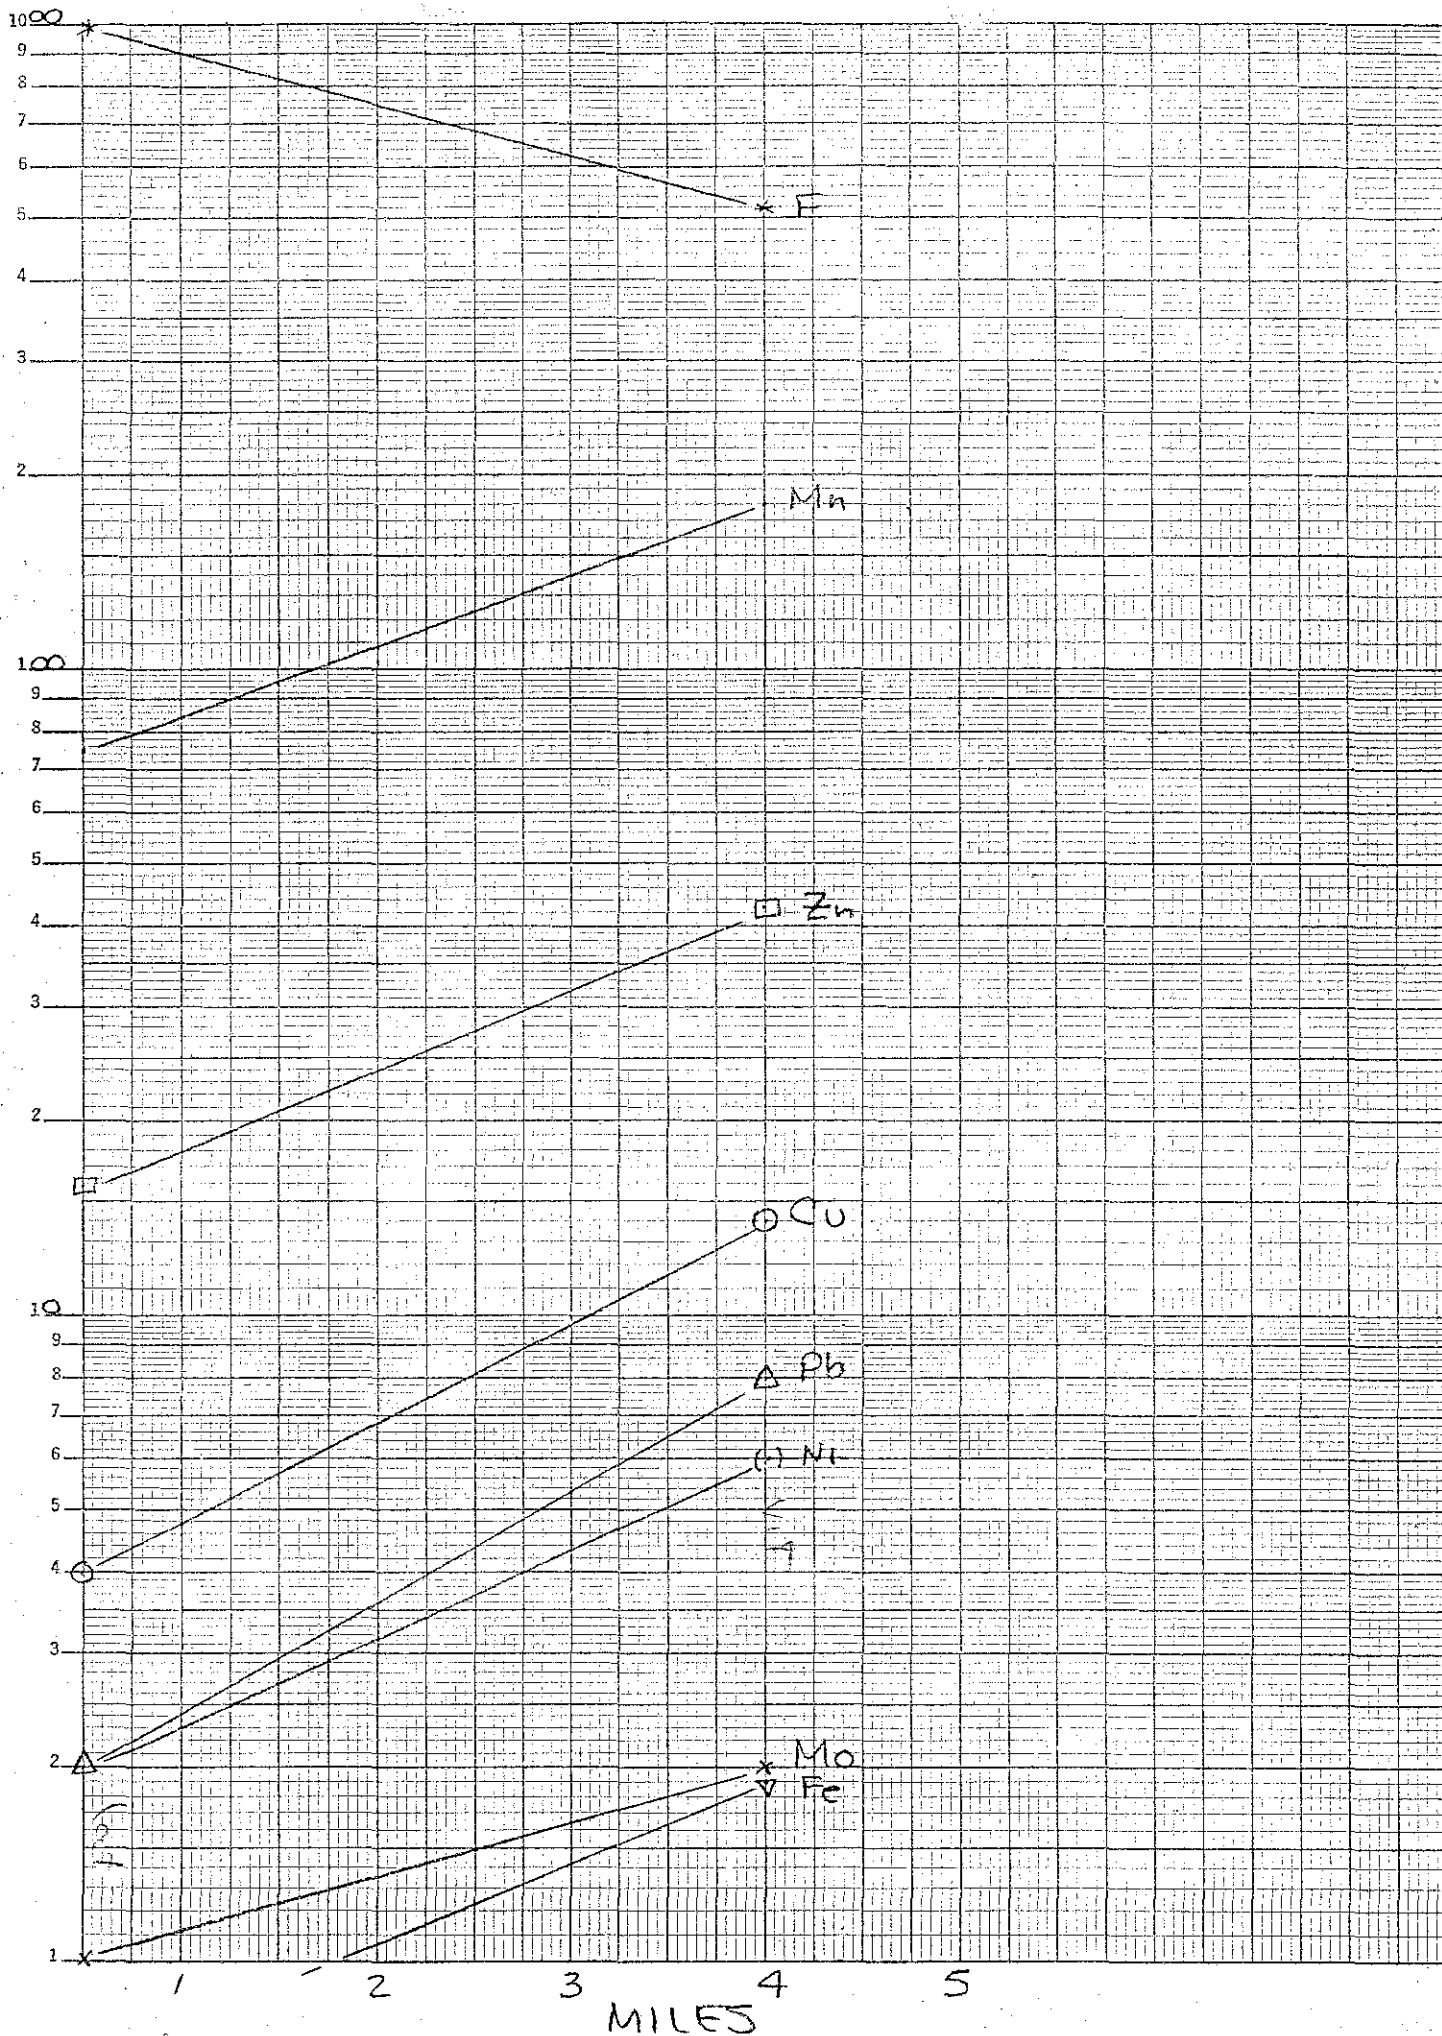

LITTLE JACKS CREEK (RX)

 SEMI-LOGARITHMIC
 46 5813
 MADE IN U.S.A.
 3 CYCLES X 140 DIVISIONS
 KEUFFEL & ESSER CO.

ppm

MILES

ppm

LITTLE JACKS CREEK