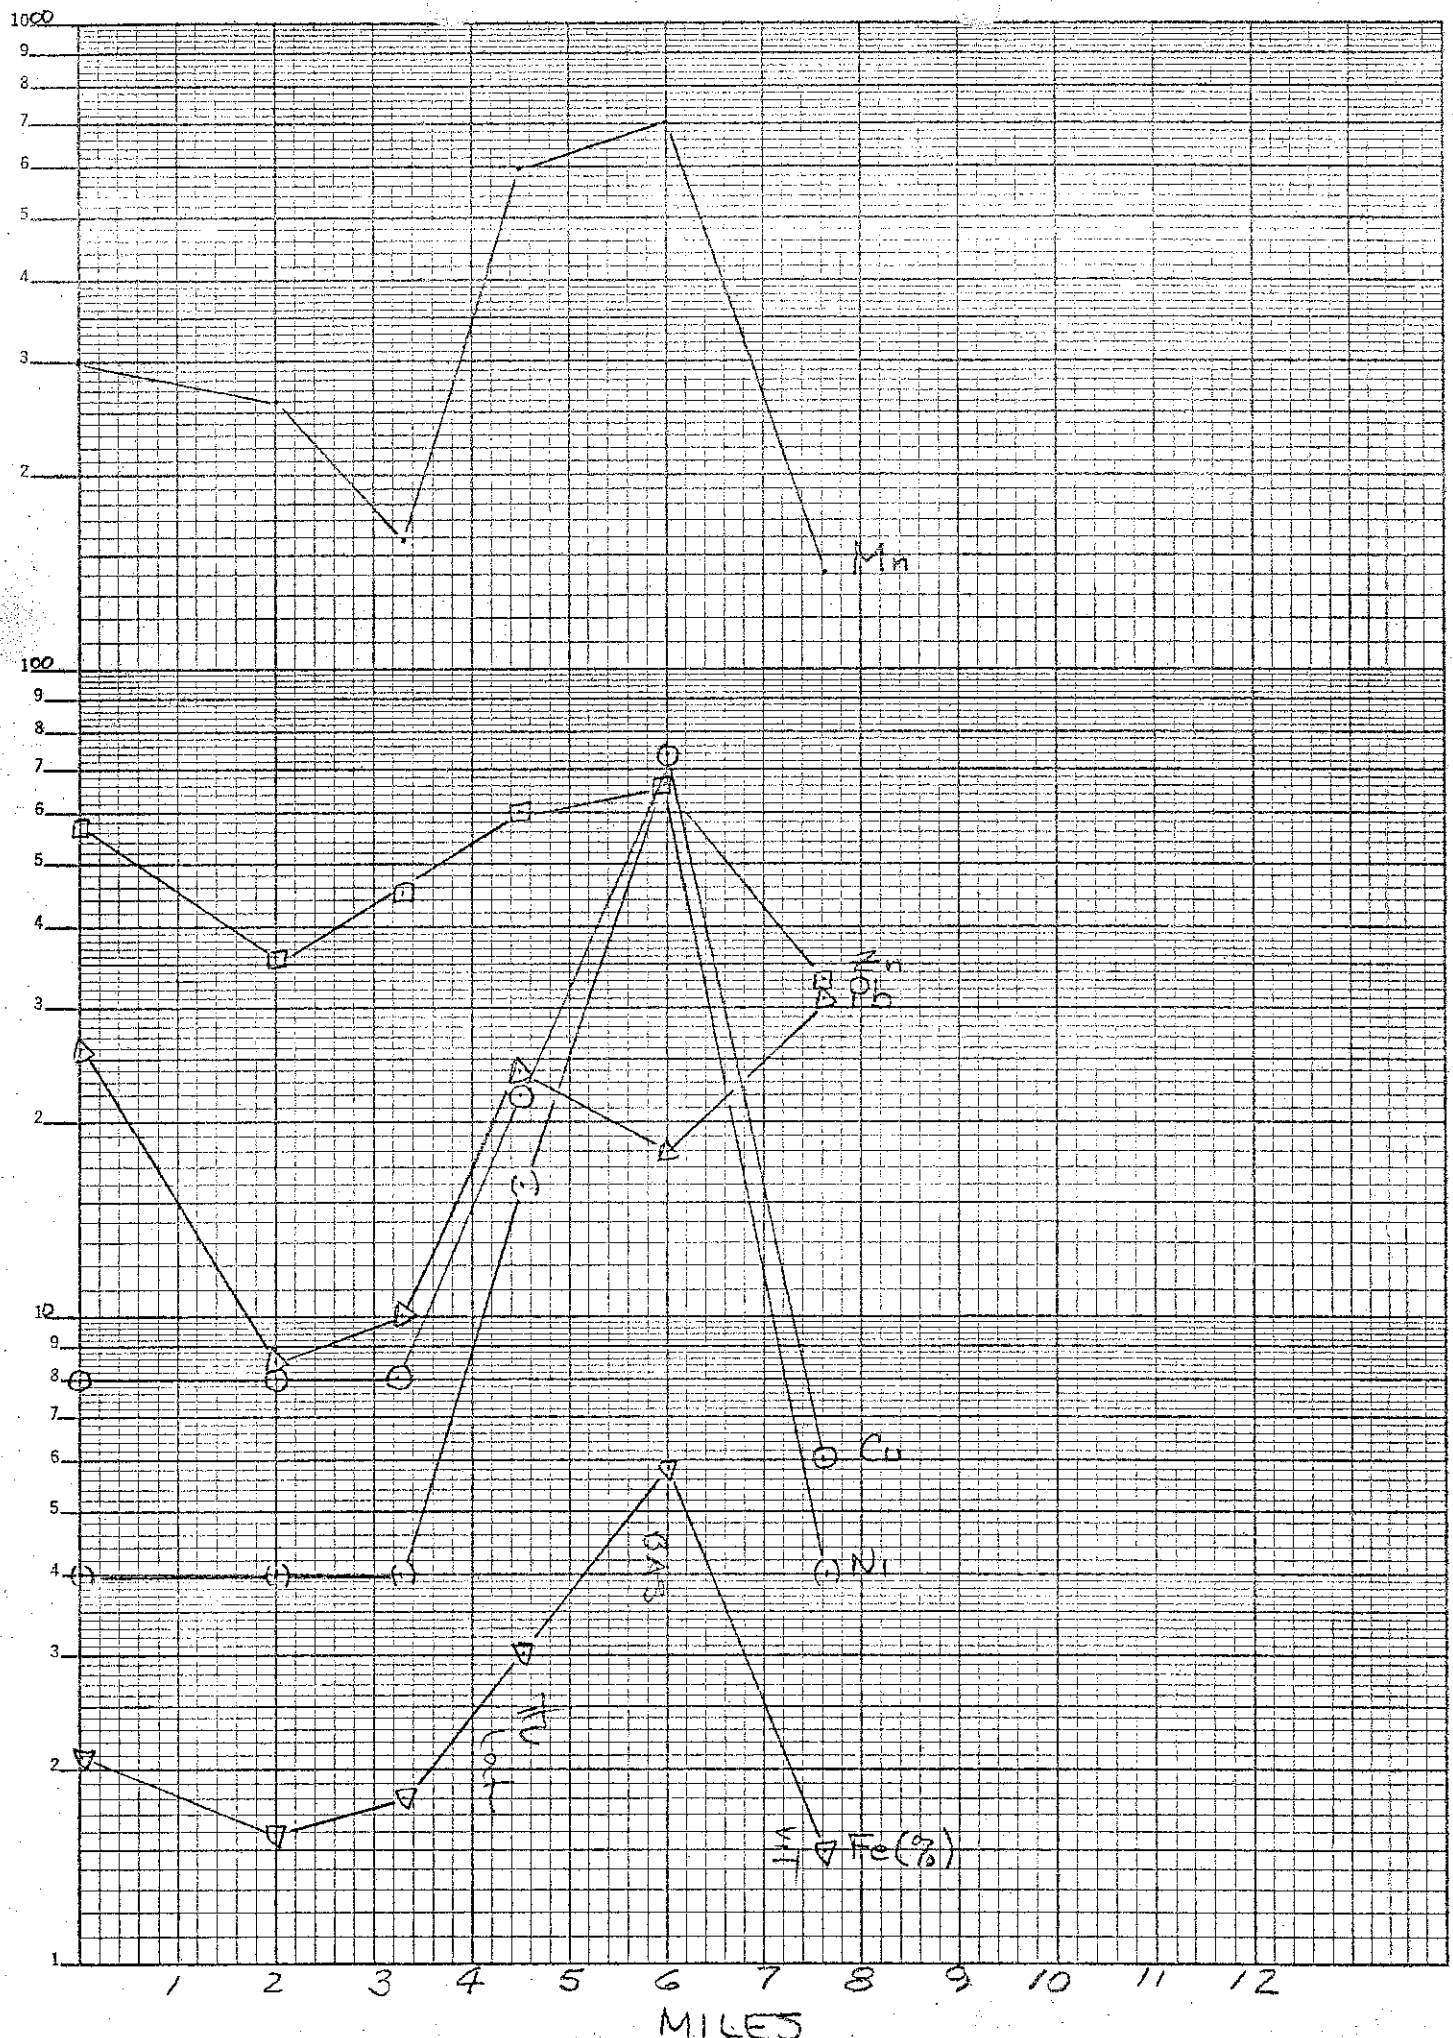

W. HWY 51 (RX)

PPM

KE SEMI-LOGARITHMIC 46 5507
 3 CYCLES X 70 DIVISIONS • ALBANENE® MADE IN U.S.A.
 KEUFFEL & ESSER CO.

(Fe, Mn, Zn)

W. HWY 51

PPM

46 5507
SEMI-LOGARITHMIC
3 CYCLES X 70 DIVISIONS • ALBANESE®
MADE IN U.S.A.
KEUFFEL & ESSER CO.