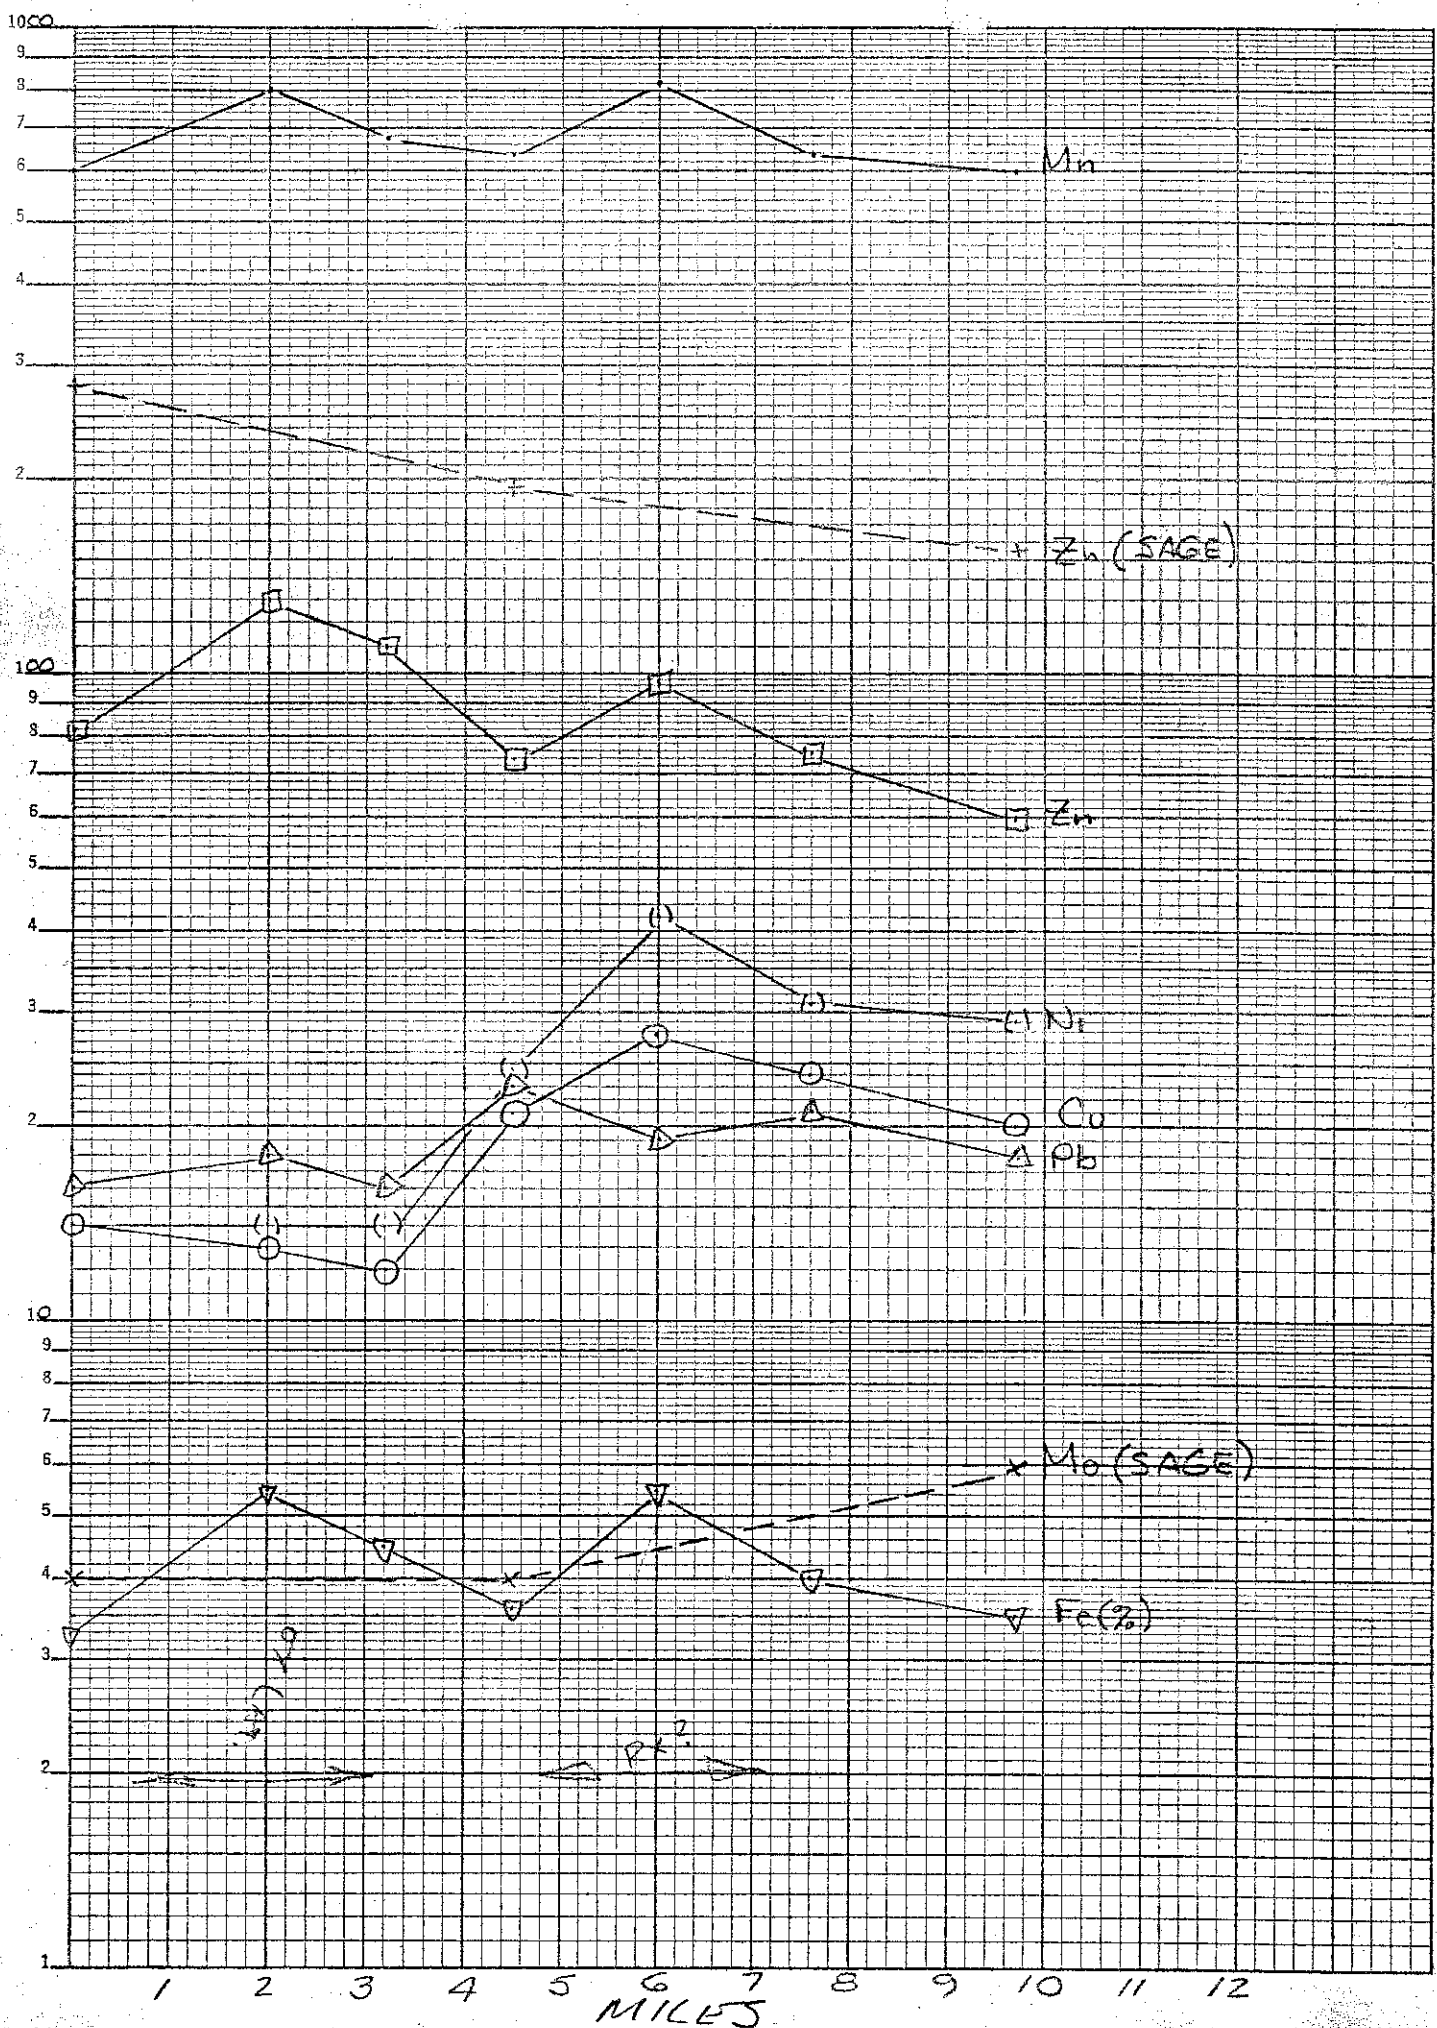

W. HWY 51 (RX)

PPM

KE SEMI-LOGARITHMIC 46 5507
 3 CYCLES X 70 DIVISIONS • ALBANENE® MADE IN U.S.A.
 KEUFFEL & ESSER CO.

(Fe, Mn, Zn)

W. HWY 51

PPM

46 5507
SEMI-LOGARITHMIC
3 CYCLES X 70 DIVISIONS • ALBANESE®
MADE IN U.S.A.
KEUFFEL & ESSER CO.