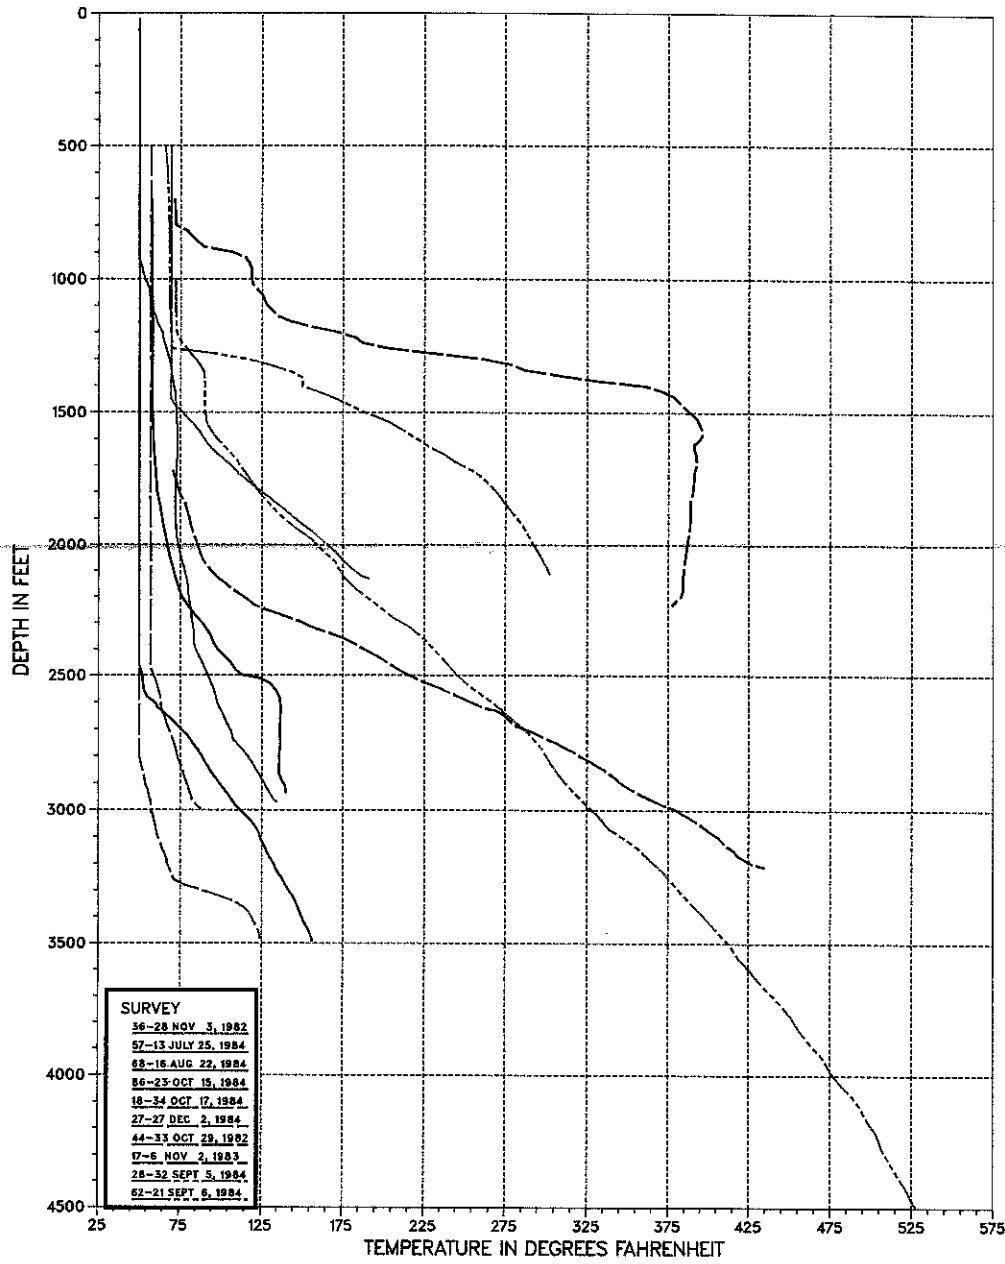

# MEDICINE LAKE STRAT TEST COMPOSITES TEMPERATURE VS DEPTH SURVEY

MEDICINE LAKE (S15)1000 07  
B. Z. J. 1

23