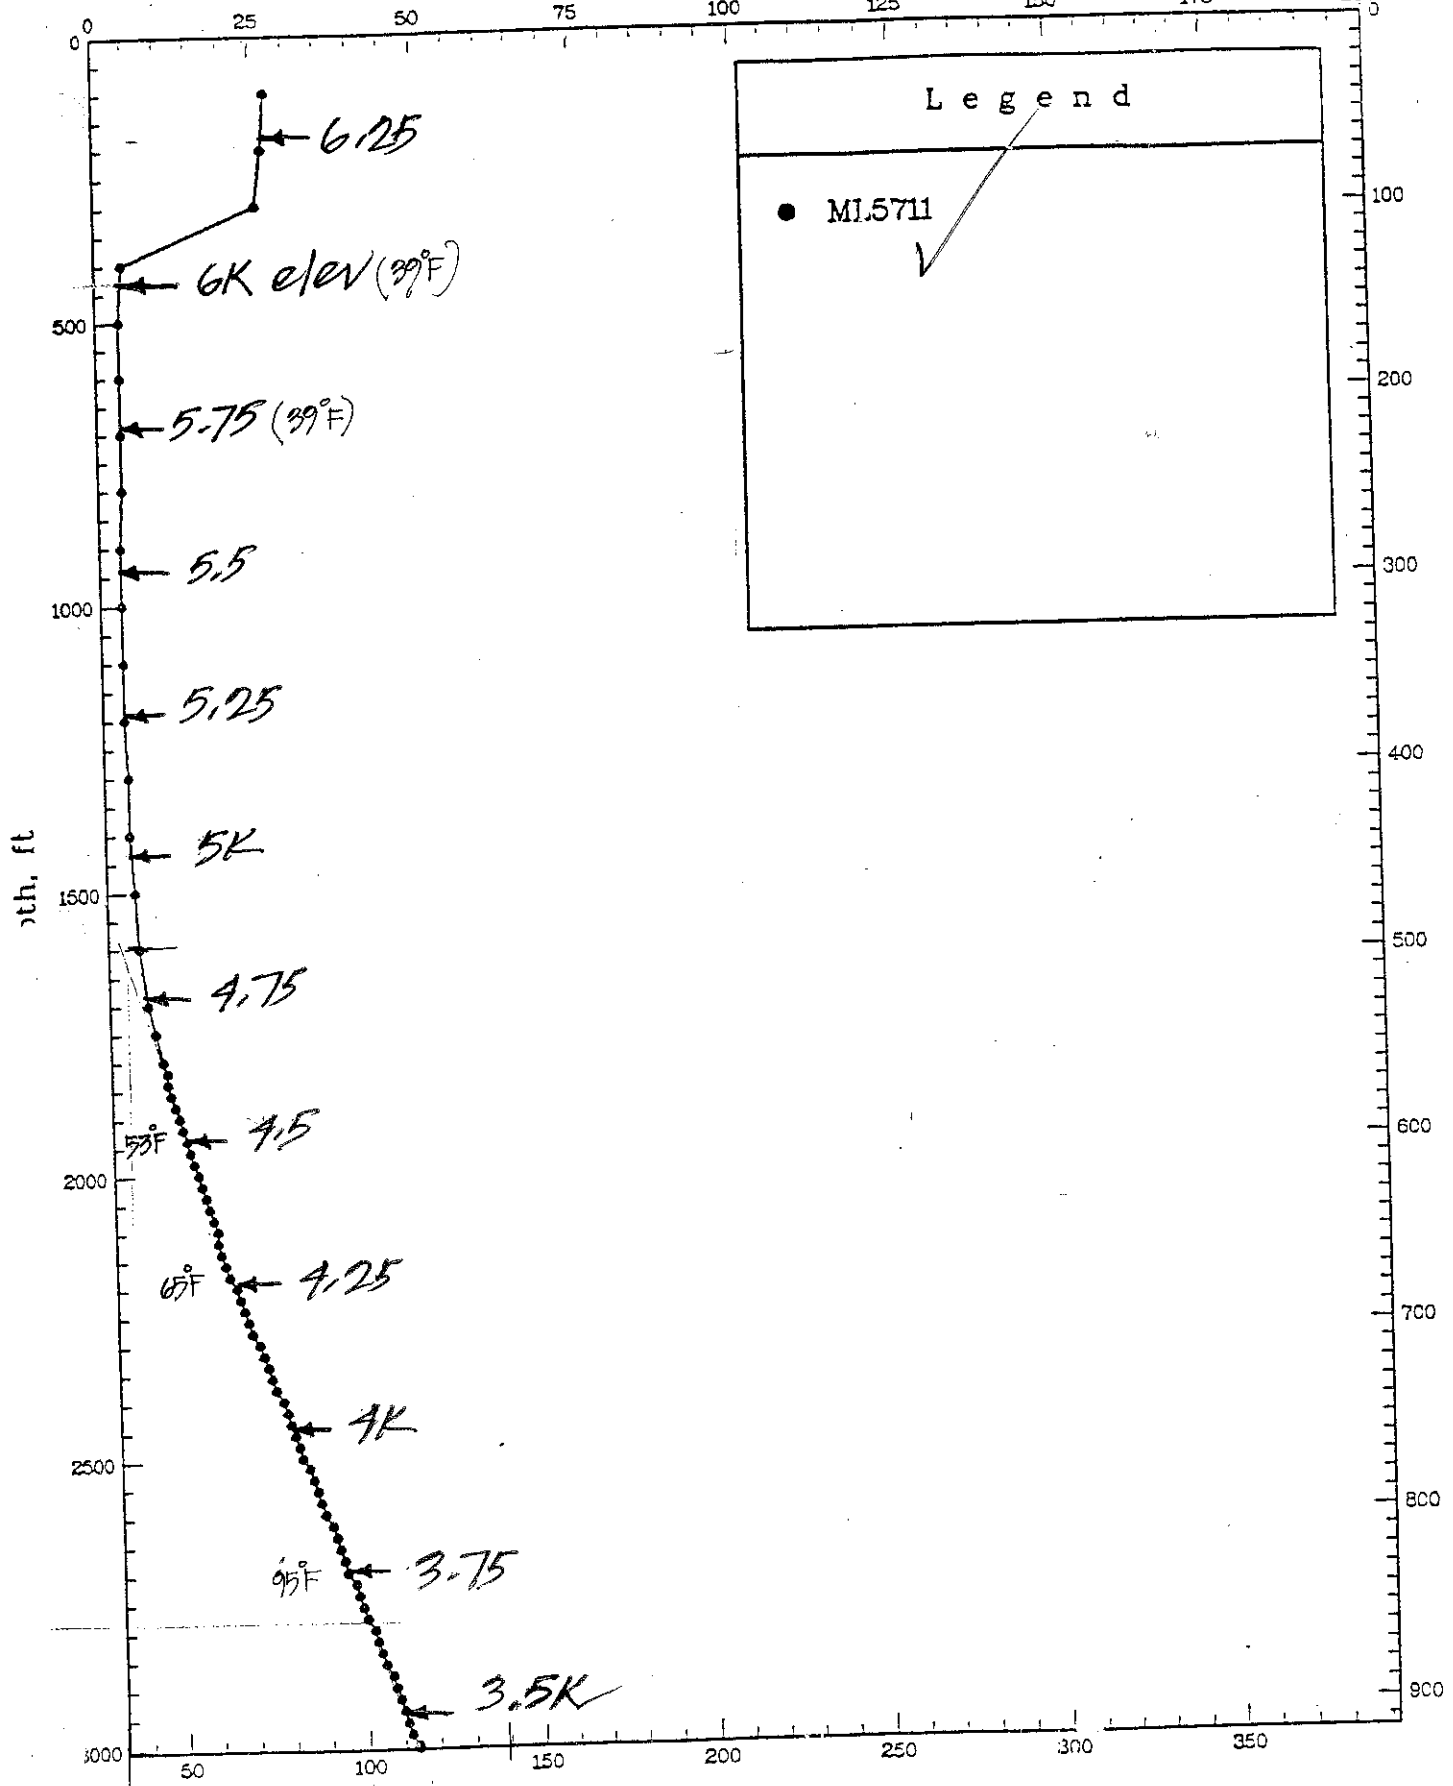

Temperature, °C

Legend

● M1.5711

✓

Depth, ft

Depth, m

Temperature, °F

126°F @ EL 3250'

-32-

Catlg. No.: UCA05.0401

140° @ 3000' el. P