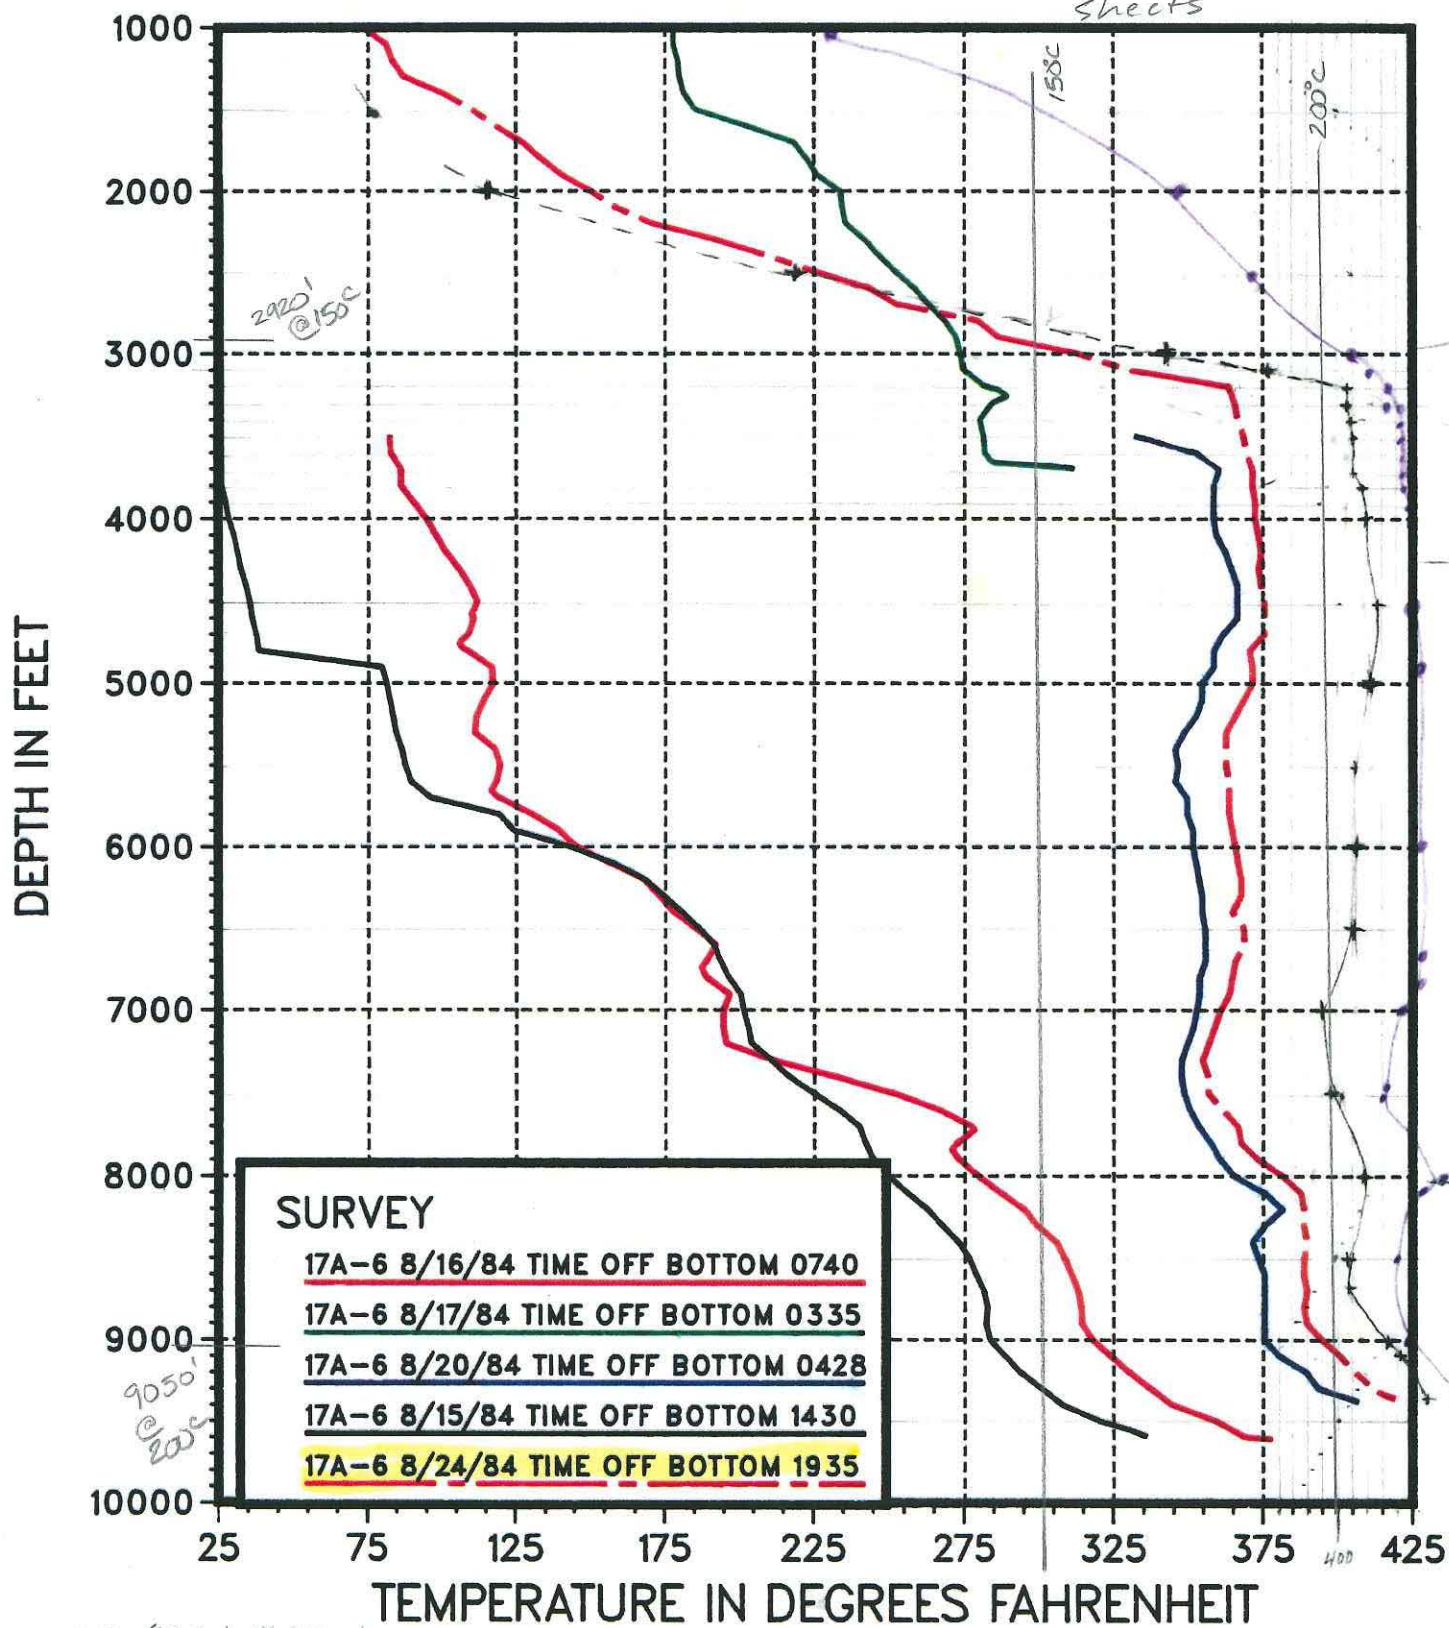

# MEDICINE LAKE 17A-6 TEMPERATURE VS DEPTH SURVEY

Circulation Stopped 8/15/84  
At 2130 Hrs *See Pruett Data sheets*

*Sept 4 428.4 MAX at  
13200' corner*