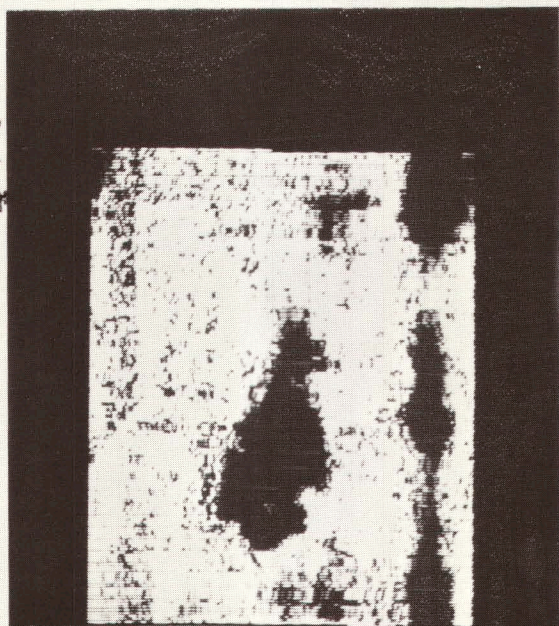

GEOHERMAL

U.S. Geological Survey

Acoustic Televiewer Log

Raft River, Idaho

RRG-5

February 1979

4140-4150

4140