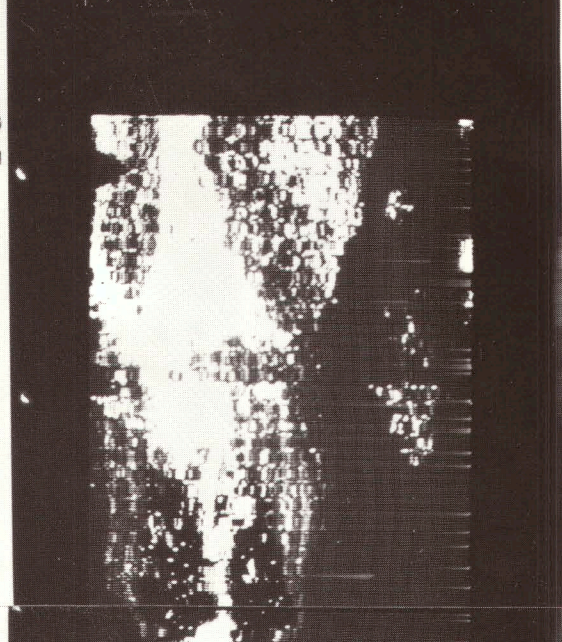

GEO THERMAL

U.S. Geological Survey

Acoustic Televiewer Log

Raft River, Idaho

RRG-5

February 1979

4550-4600

4550