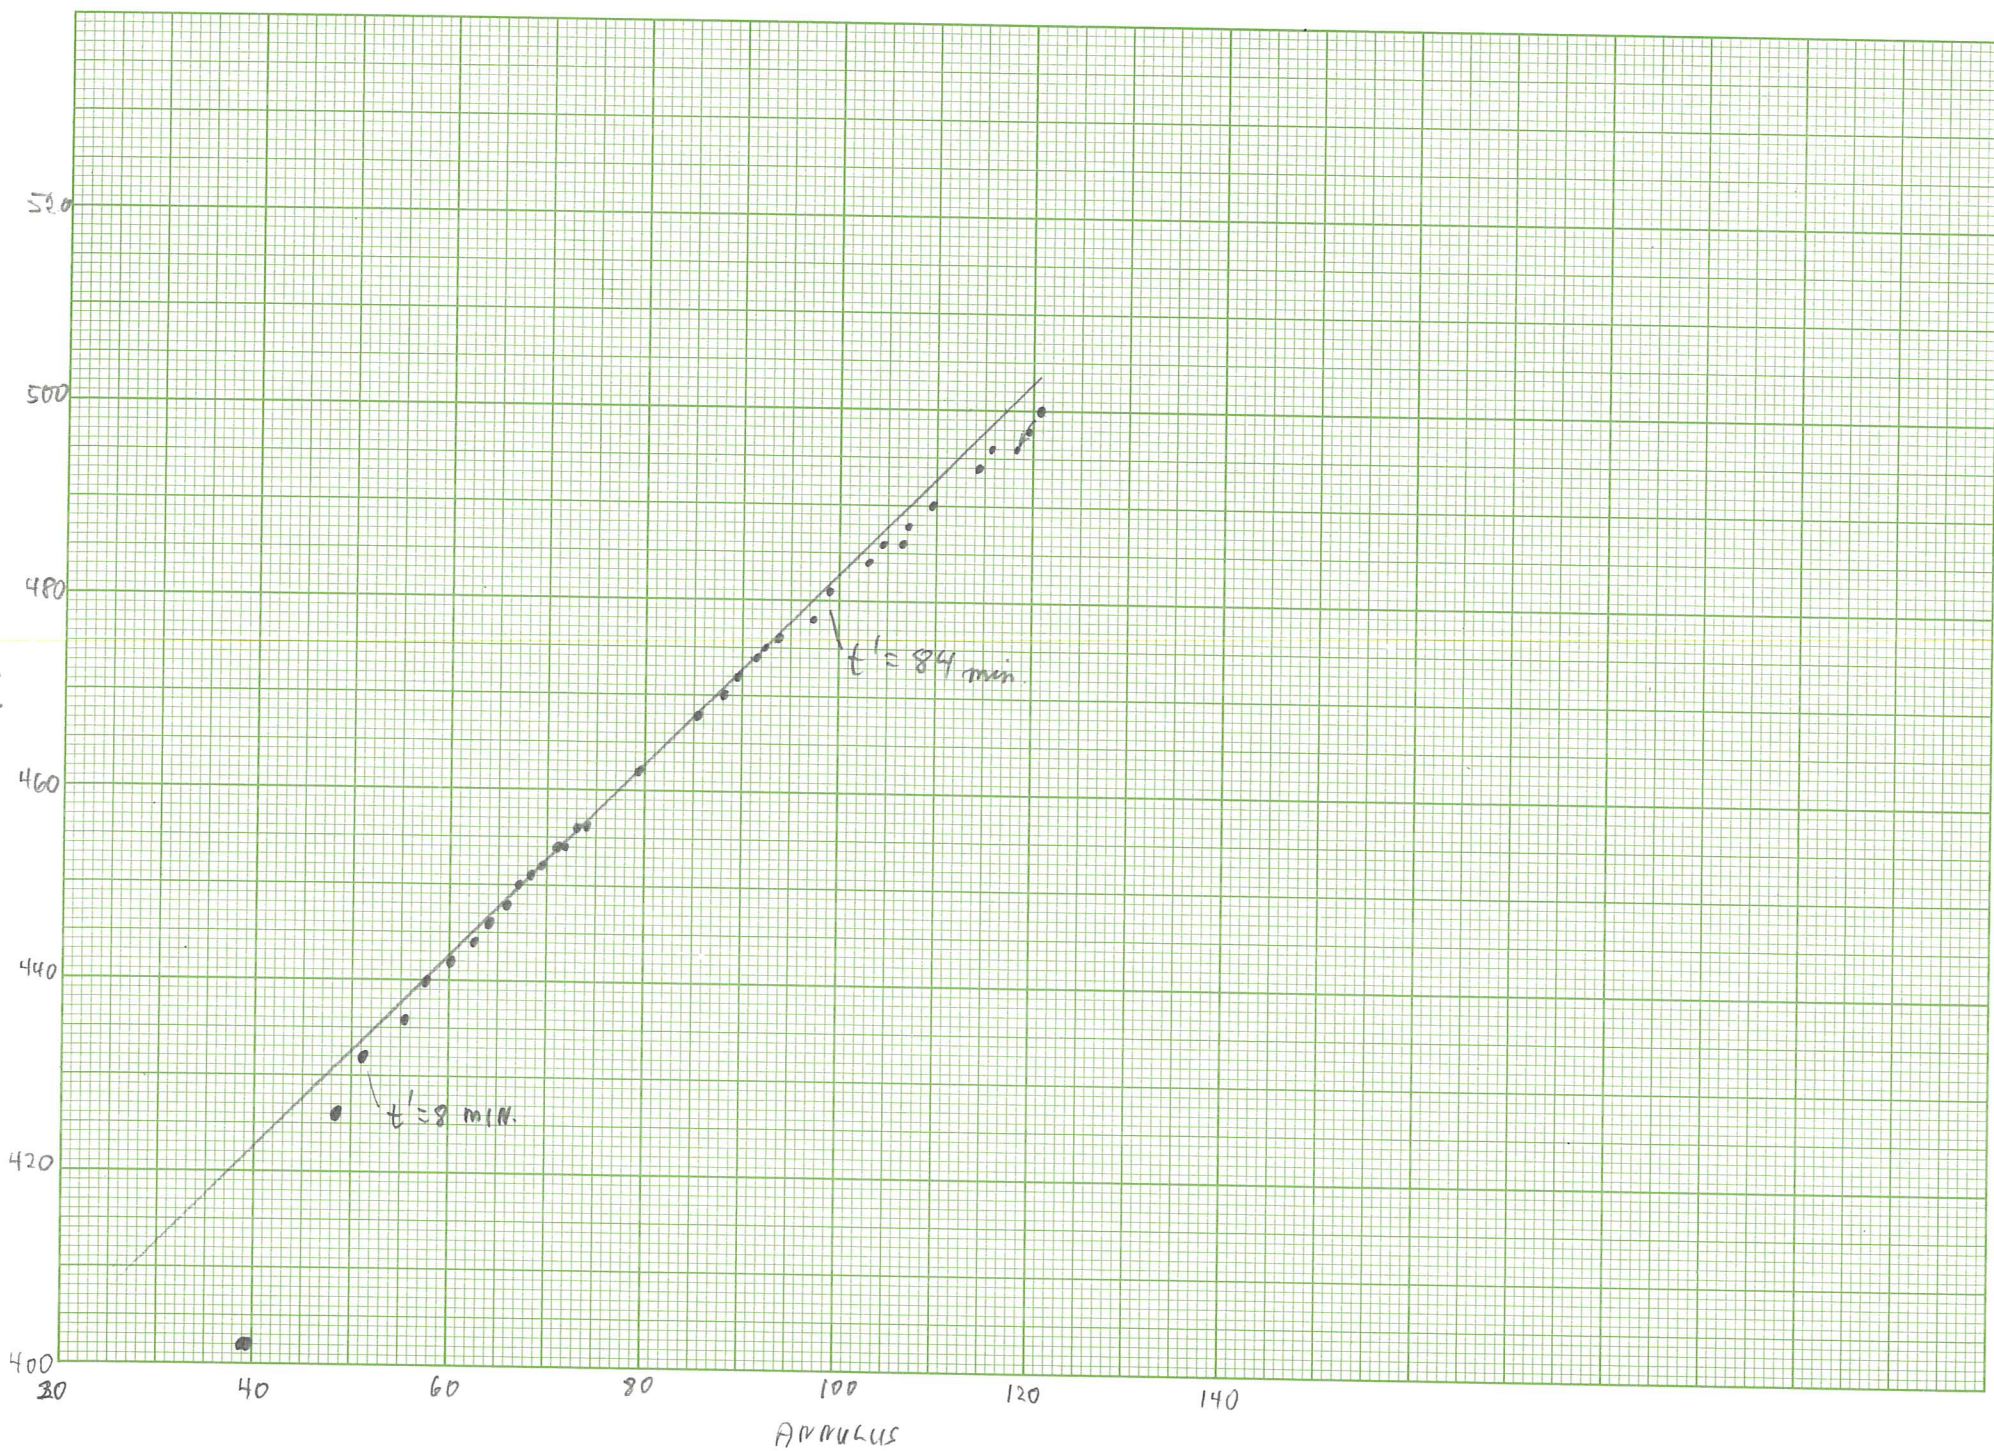

Ratt River, ID

WELL #1

START-UP 19:23:05 10/28/81

SEMILOGARITHMIC 5 CYCLES X 70 DIVISIONS
KEUFFEL & ESSER CO. MADE IN U.S.A.

46 6210

TIME - MIN

270 1150

RP6E 1 rec. 10/28/81

10/28/31 # 1

t_{min}