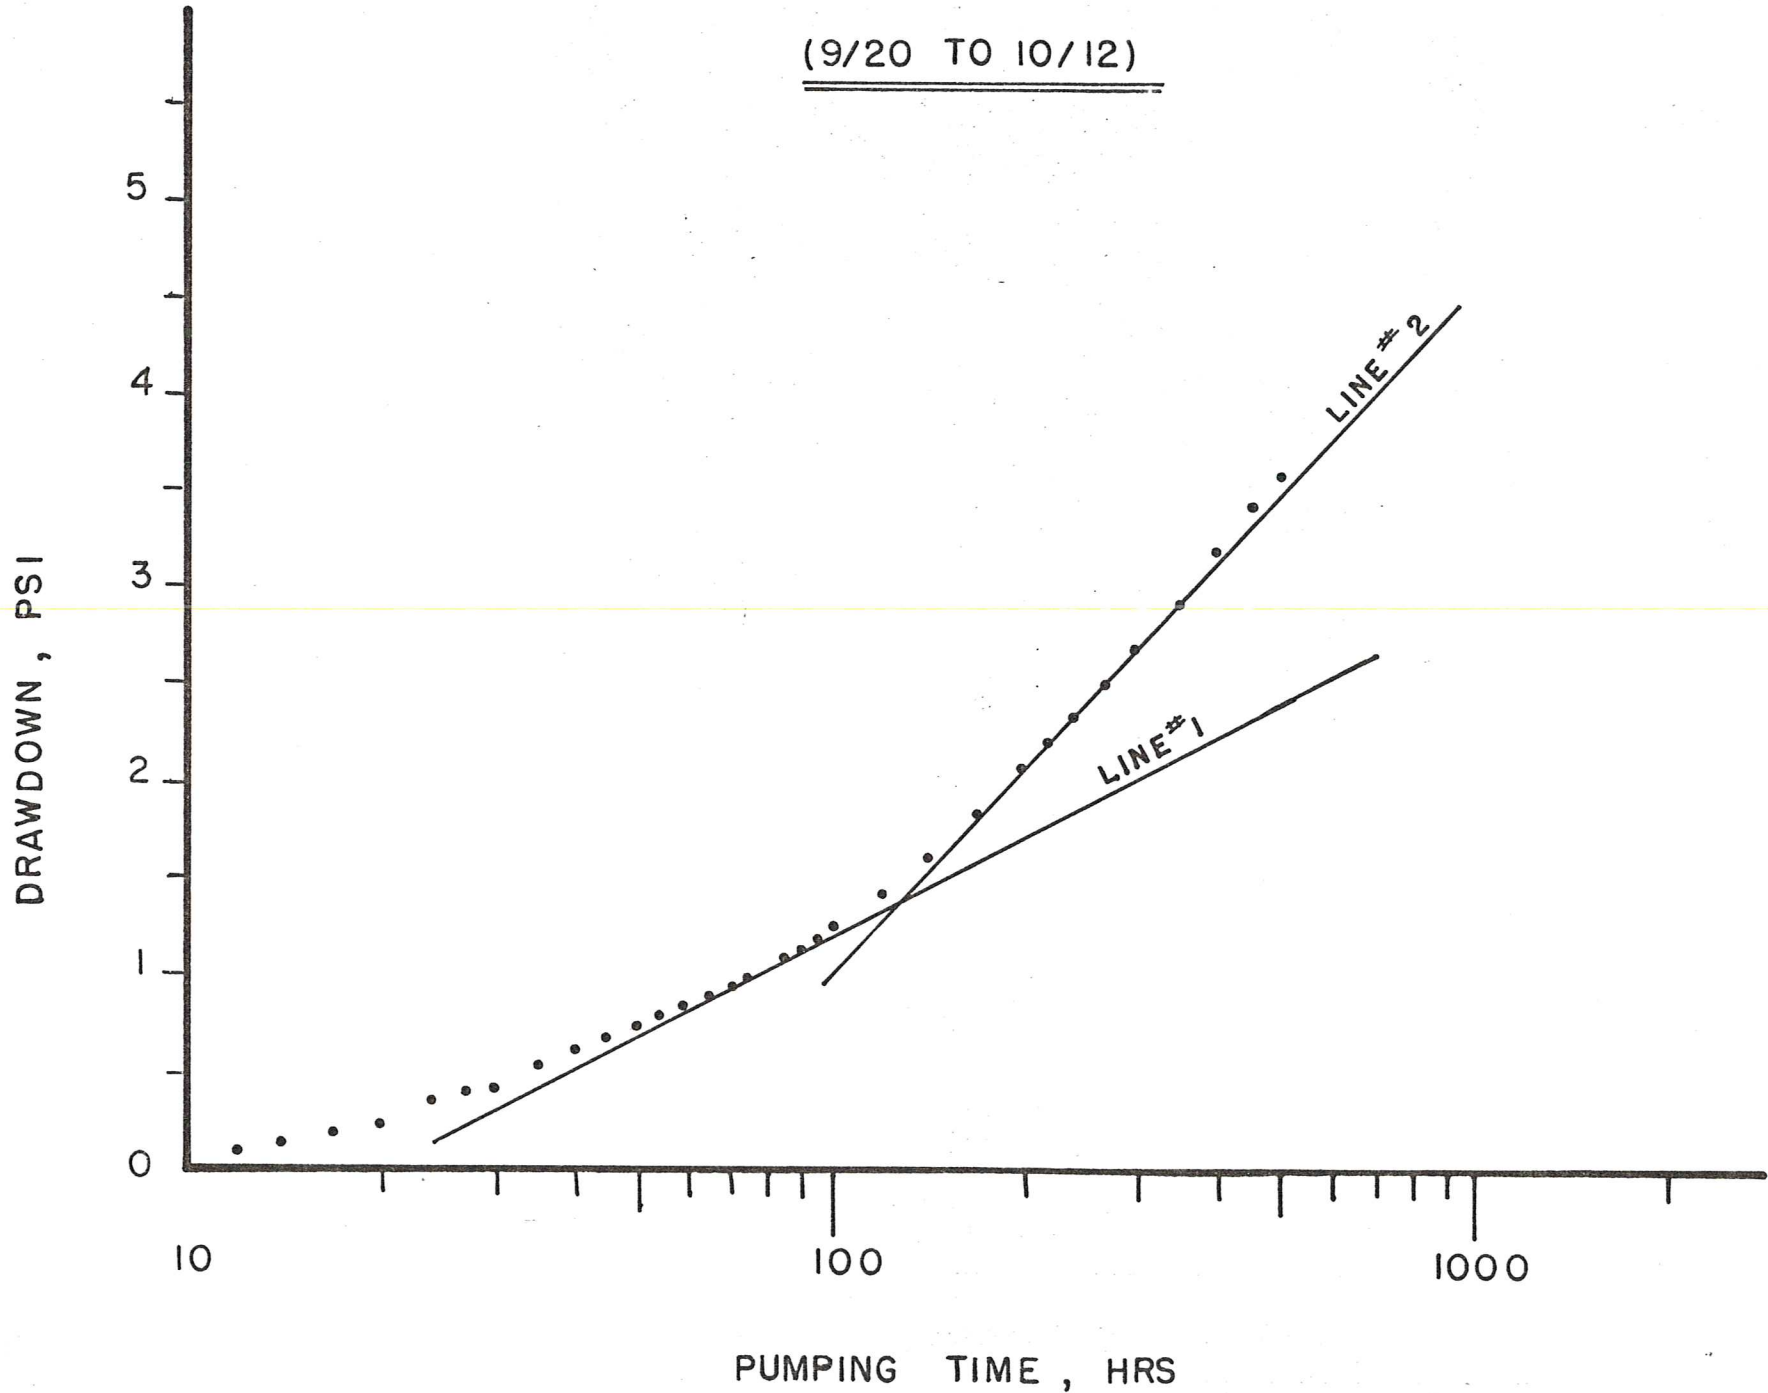

DRAWDOWN DATA FROM RAFT RIVER TEST AT R R G E #1

6607304-2

(9/20 TO 10/12)

DRAWDOWN DATA FROM RAFT RIVER TEST AT R RGE #1

(9/20 TO 10/12)