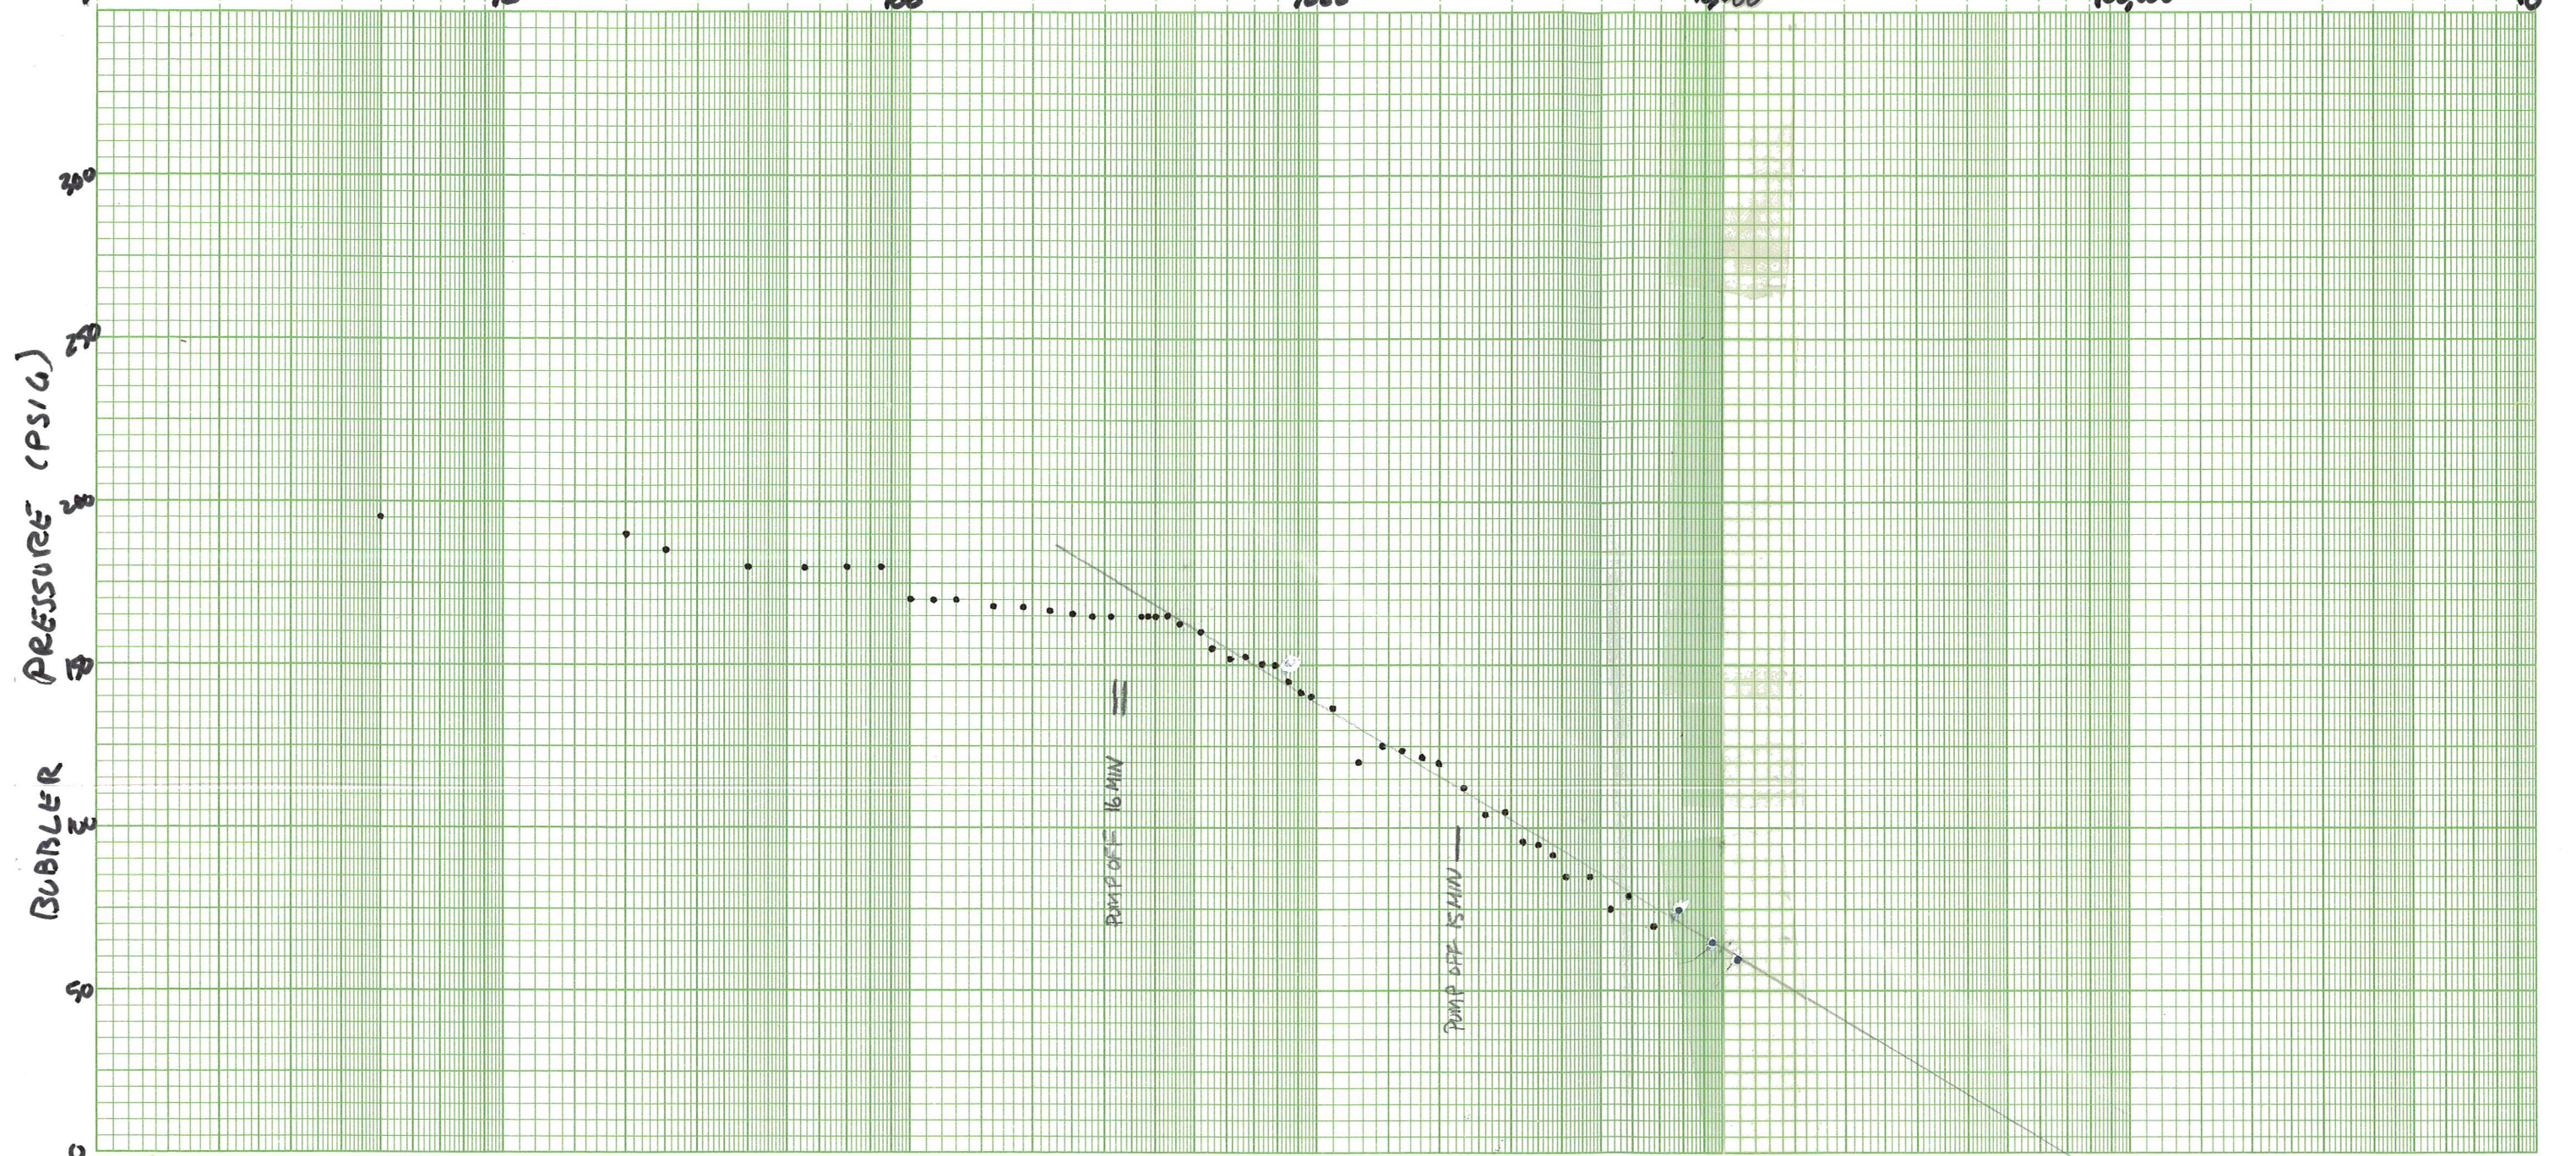

6207311

46 6012

BUBBLER PRESSURE RR4E-2

30 MAY 78 TO 7 JUNE 78

Q = 740 GPM

min →

INITIAL BUBBLER PRESSURE 295 PSIG