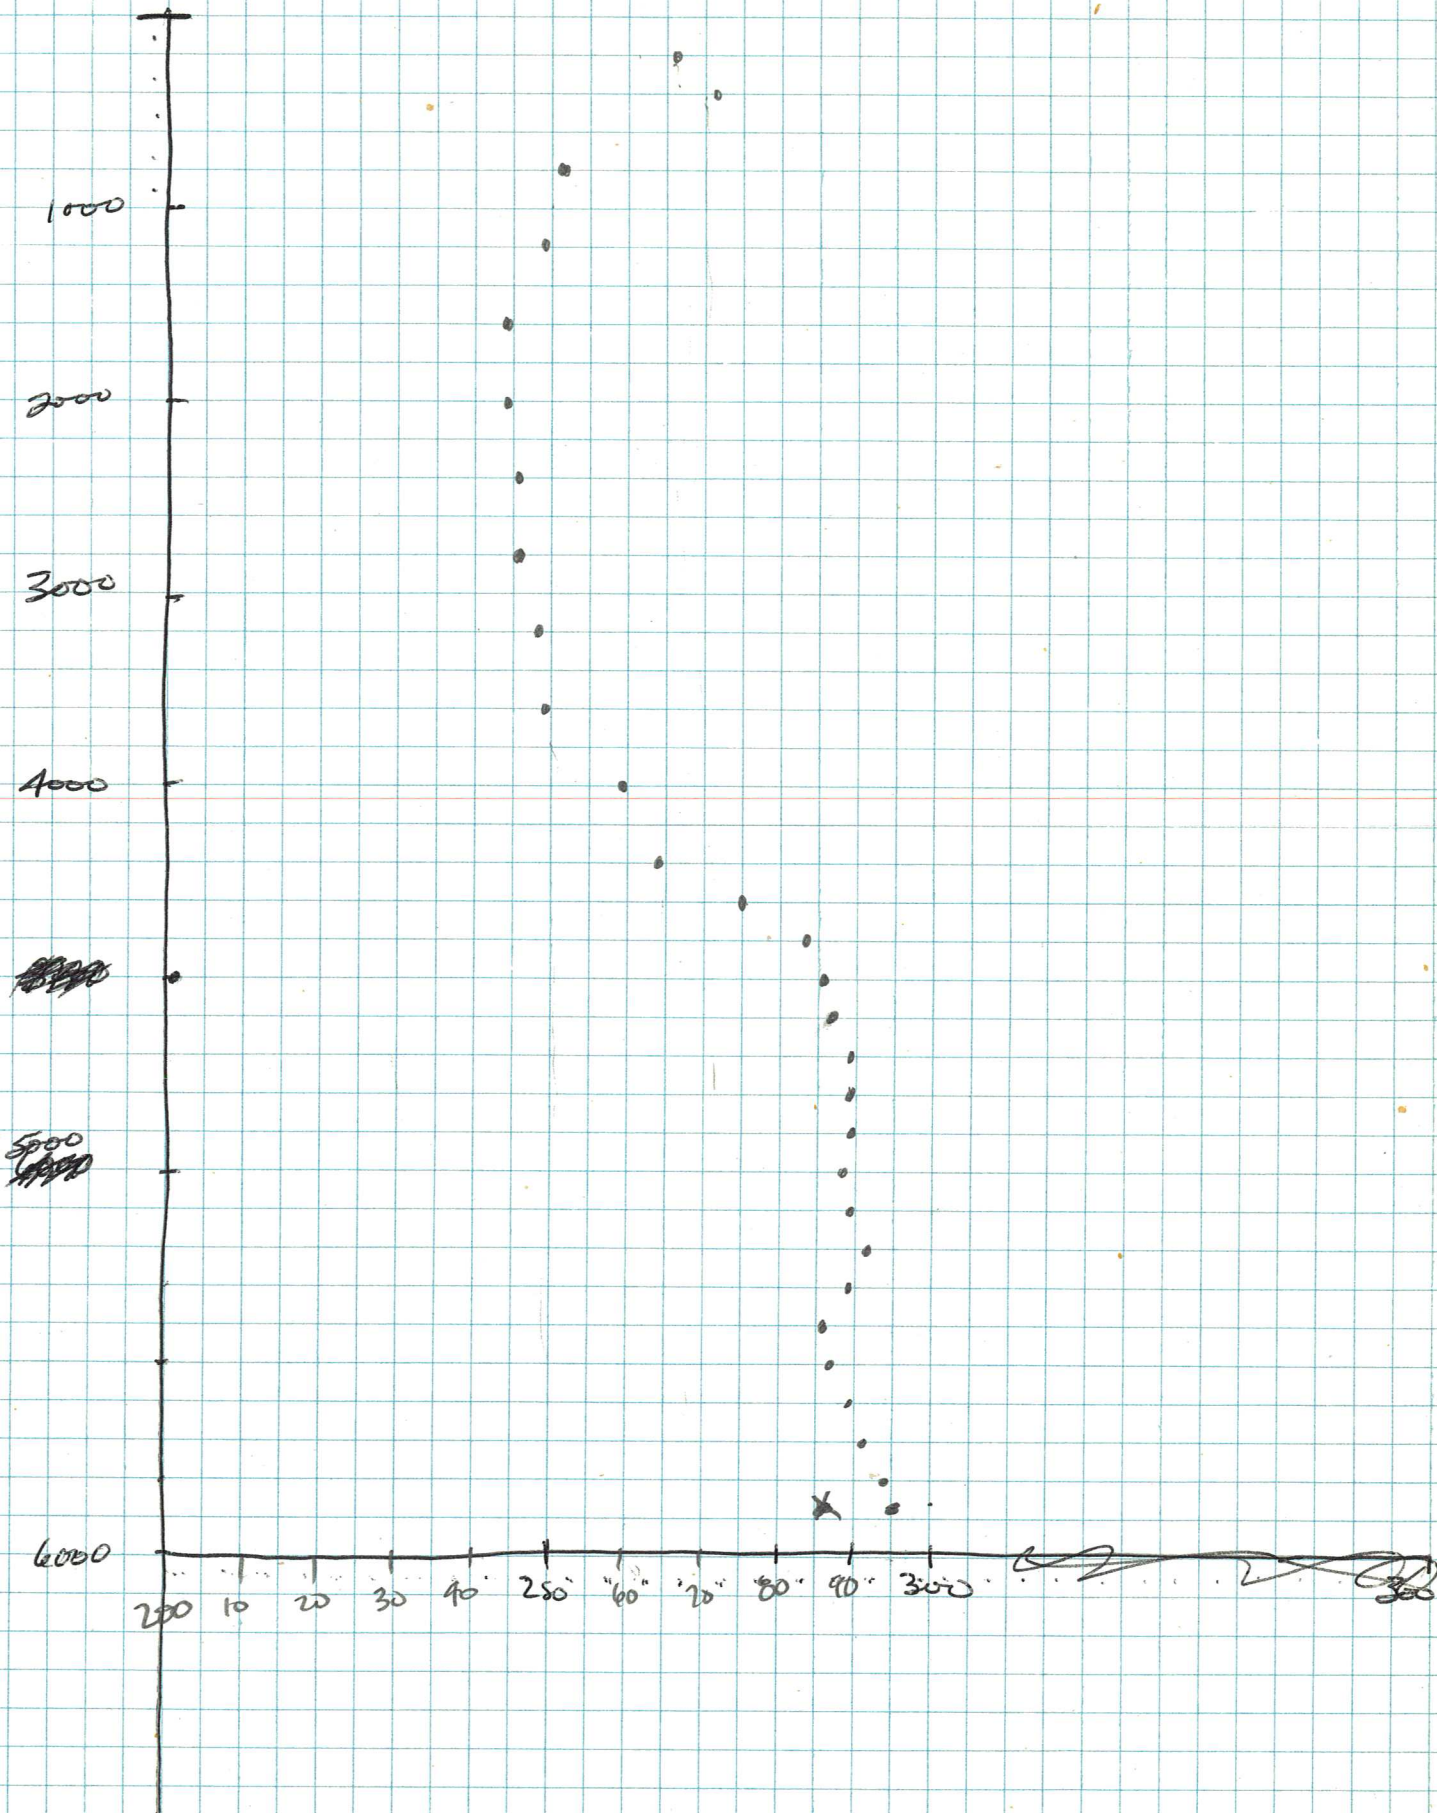

~~240~~

SEMI-LOGARITHMIC
3 CYCLES X 140 DIVISIONS
KEUFFEL & ESSER CO.

46 5810
MADE IN U.S.A.

9:21
10:50
15:11