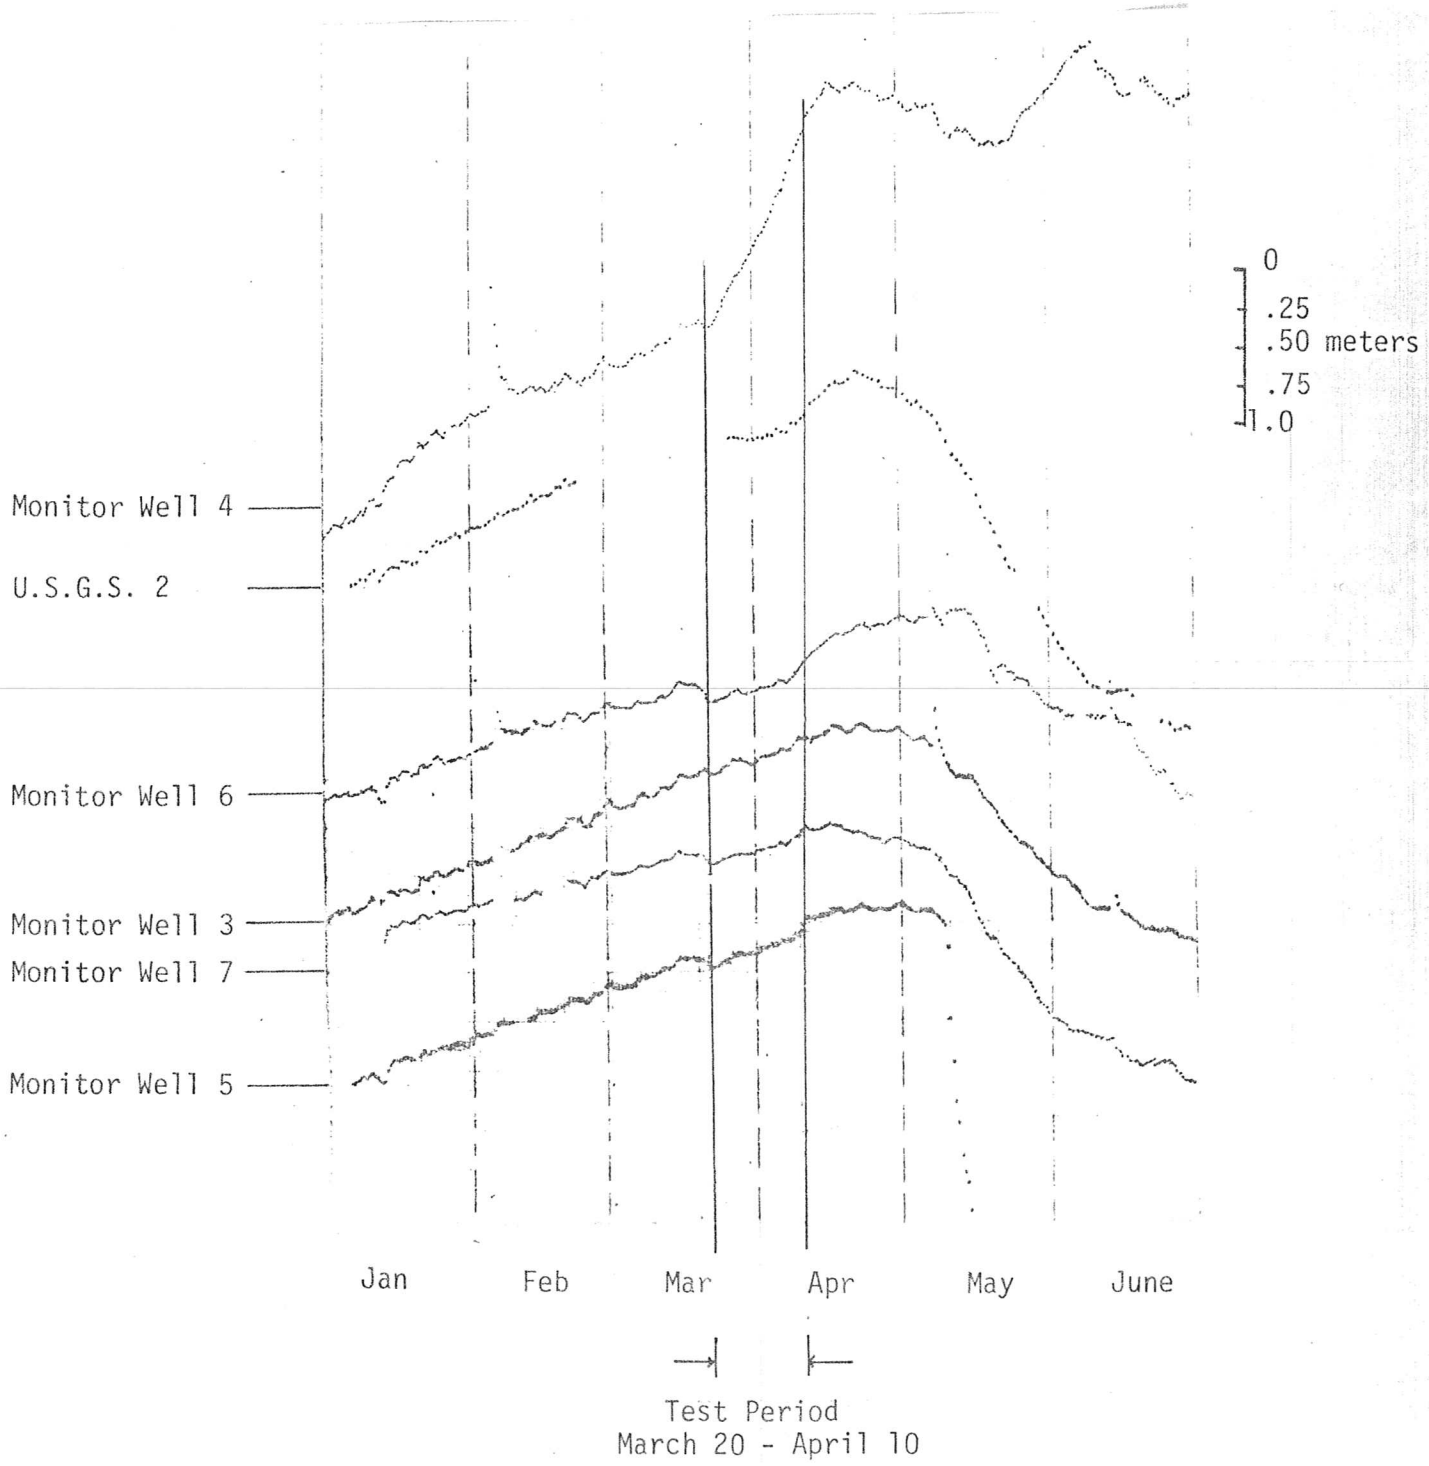

6107353

MONITOR WELL HYDROGRAPHS
January-June, 1979

FIGURE 16

MONITOR WELL HYDROGRAPHS

Figure 16.