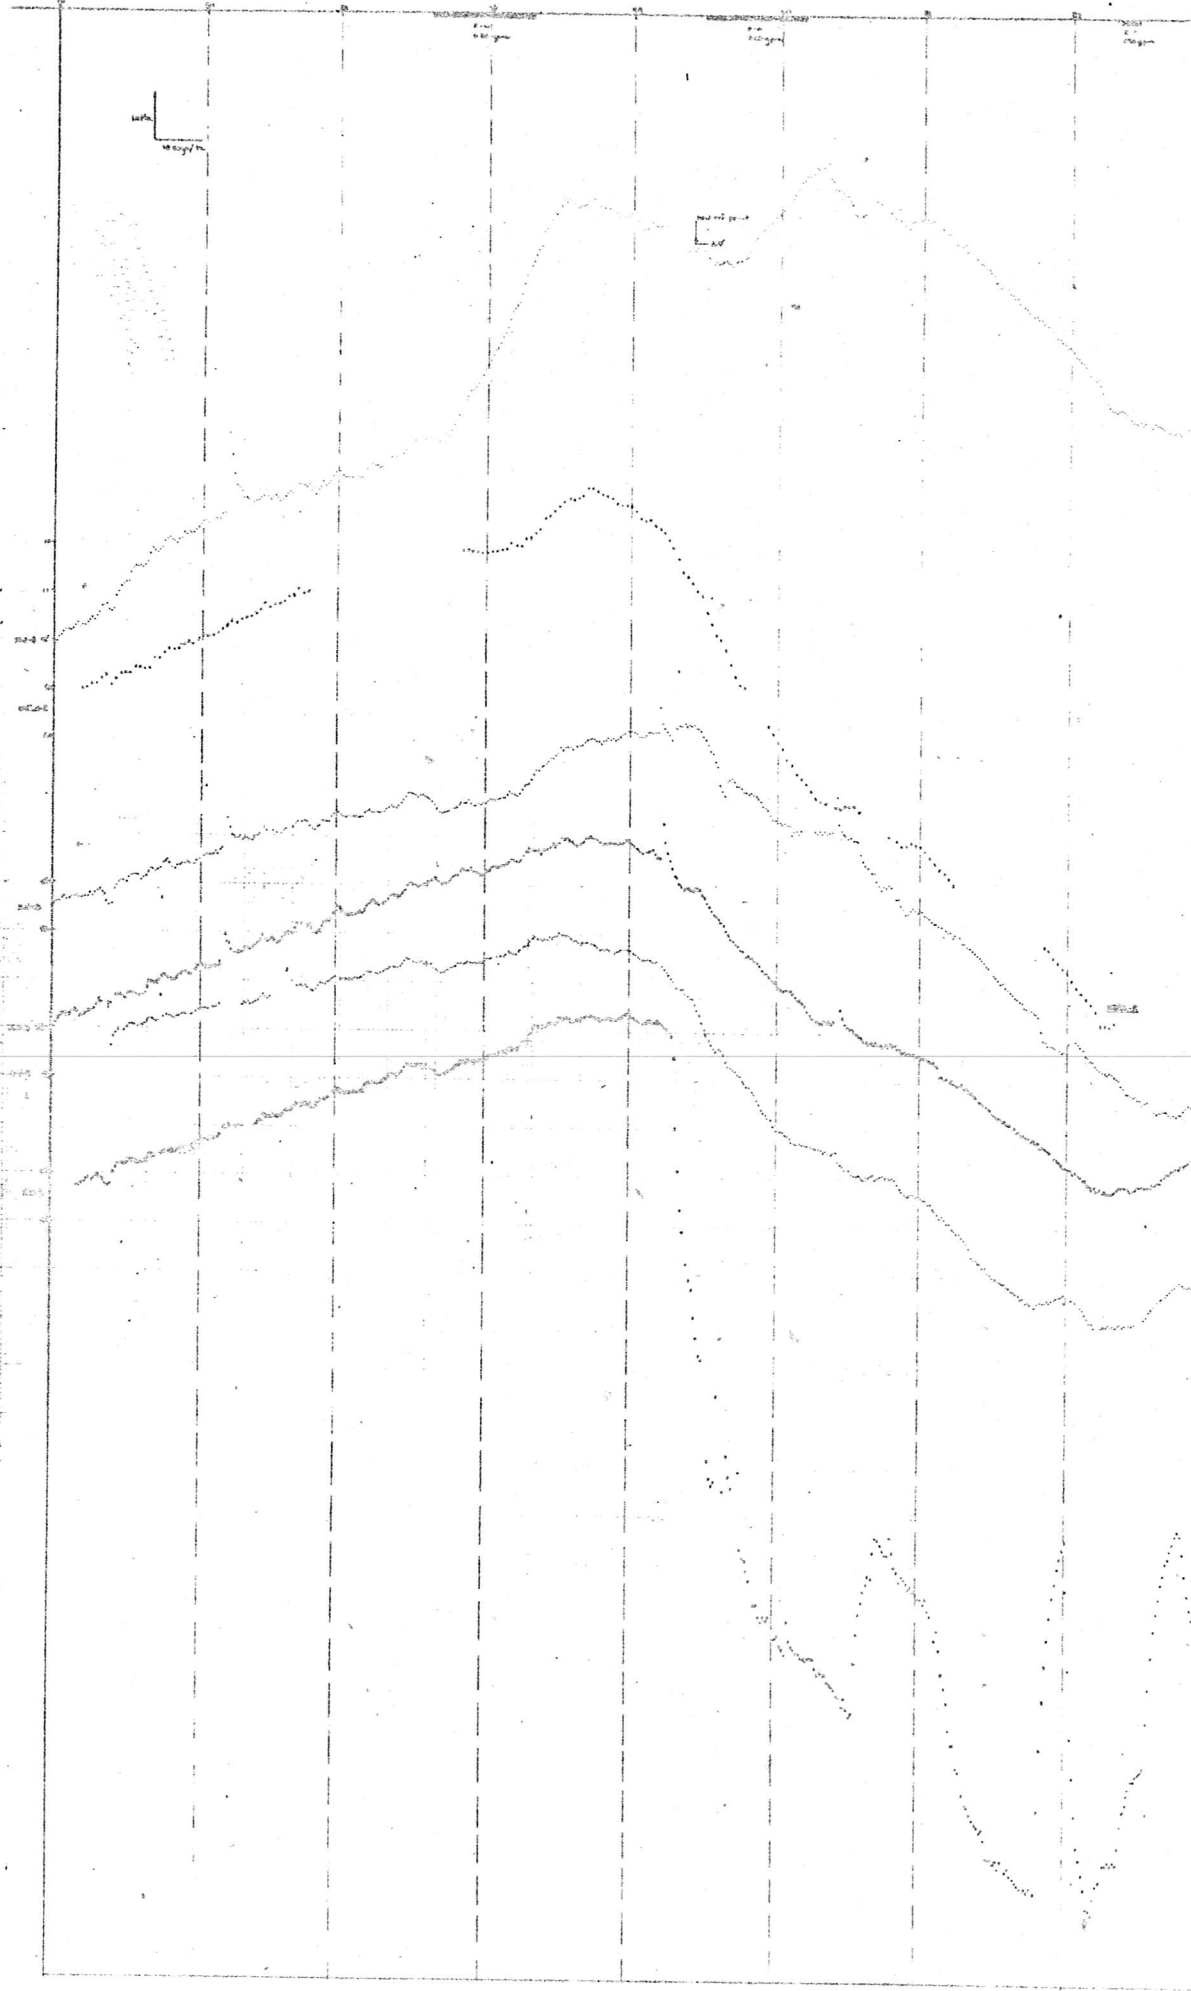

6107353

MONITOR WELL HYDROGRAPHS
January-June, 1979

FIGURE 16

MONITOR WELL HYDROGRAPHS

Figure 16.