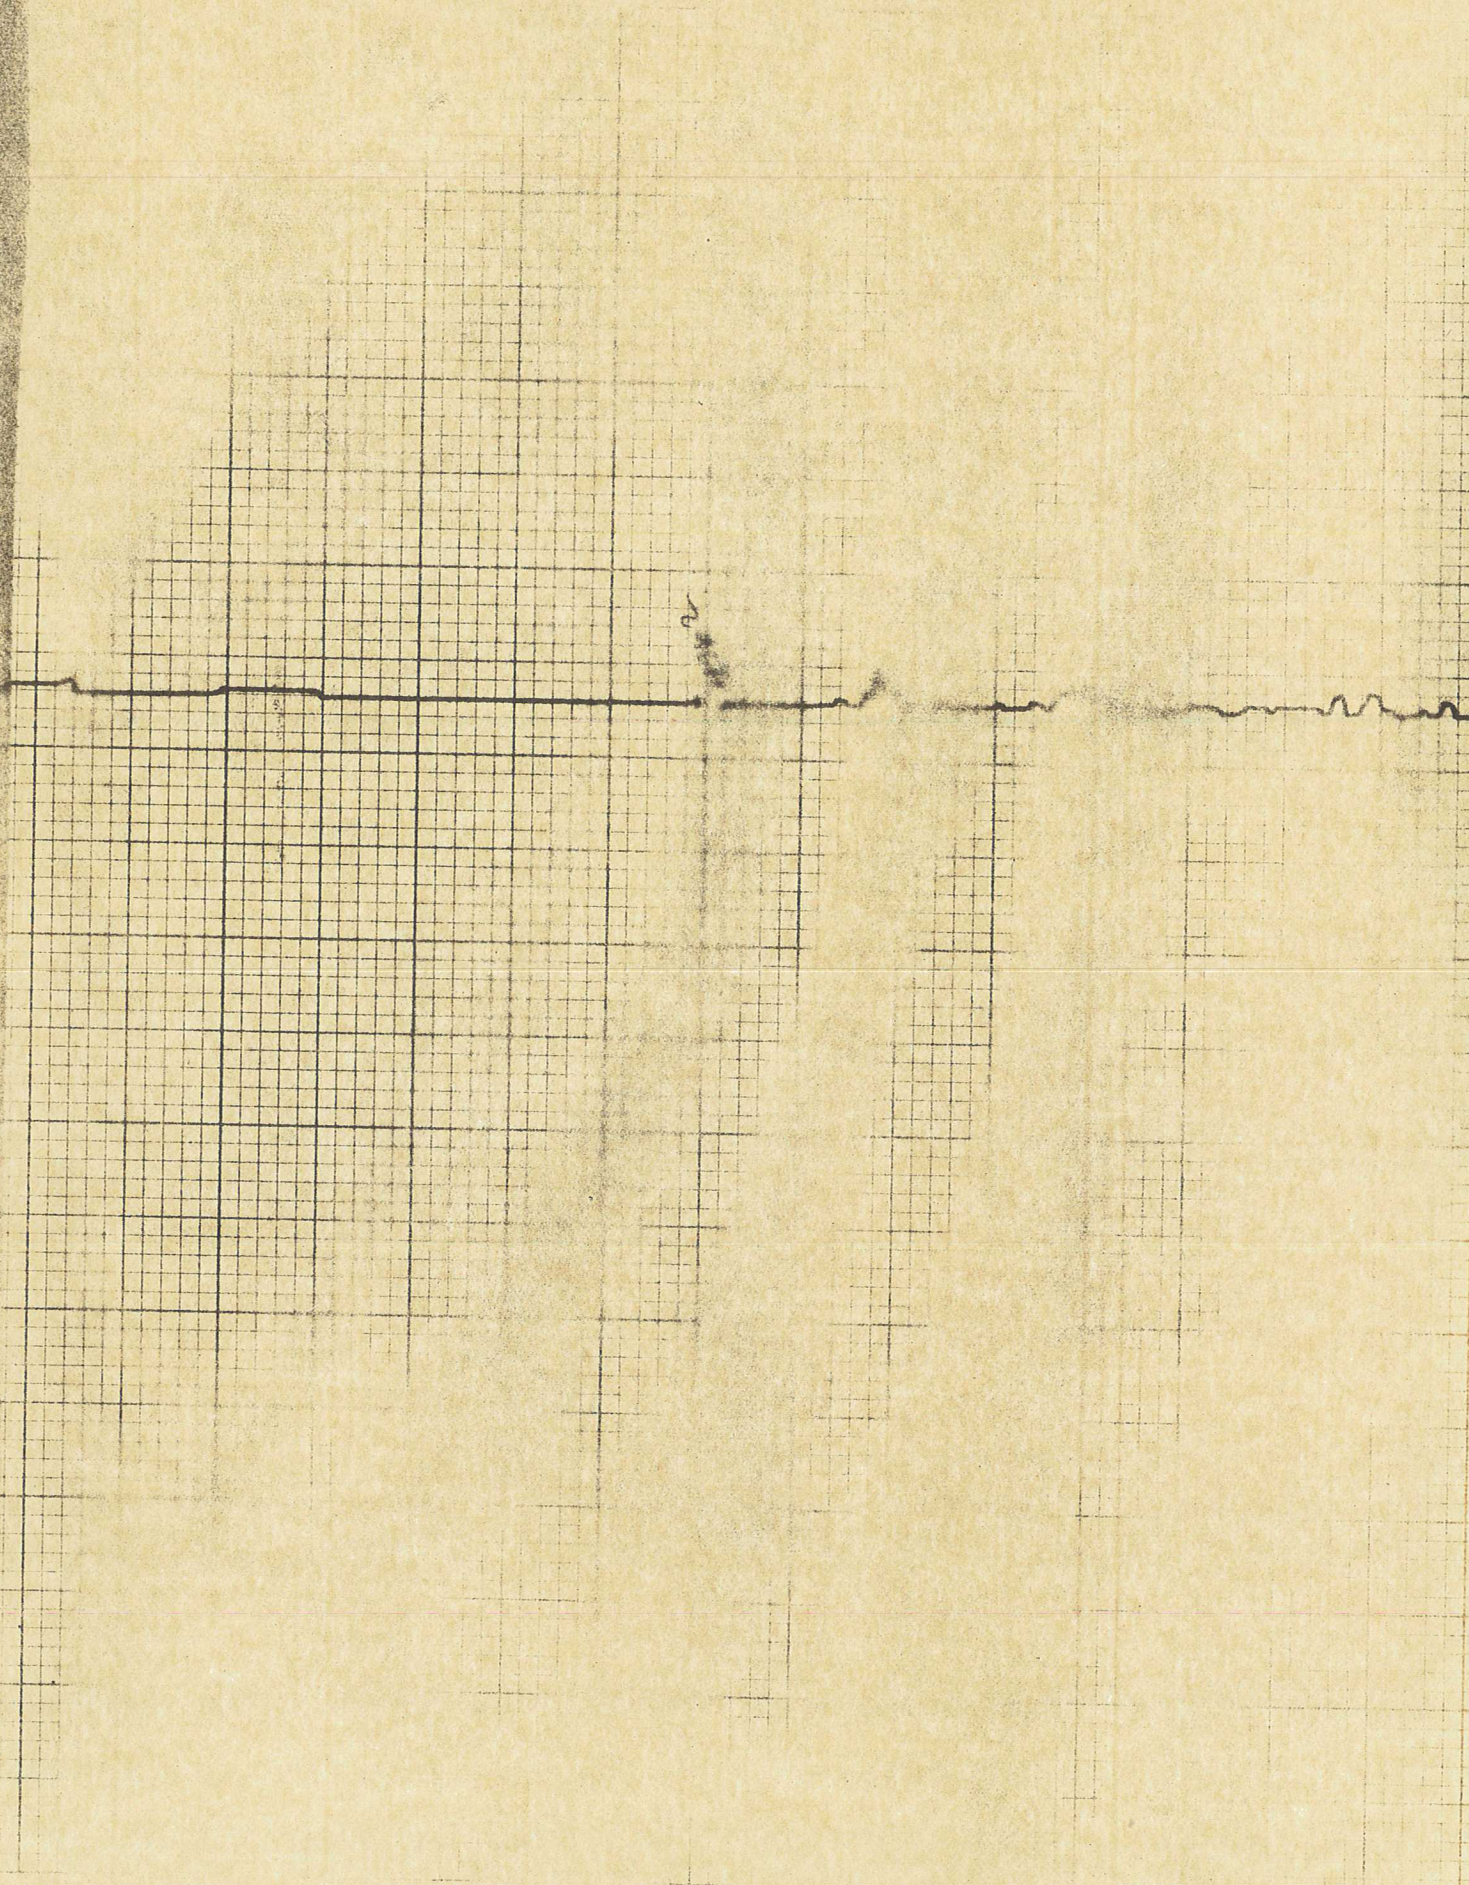

Caliper Log
 Raw Data unanalyzed & unedited

No. WH

6

07L07378

POST CAL

PRINTED IN U.S.A.

1000

1100

6000'

200'

4359

5940

Bottom 12 1/2 hole
Start of 9 1/2" hole

0400

ARMS CLOSED
↑ OPENED

6500