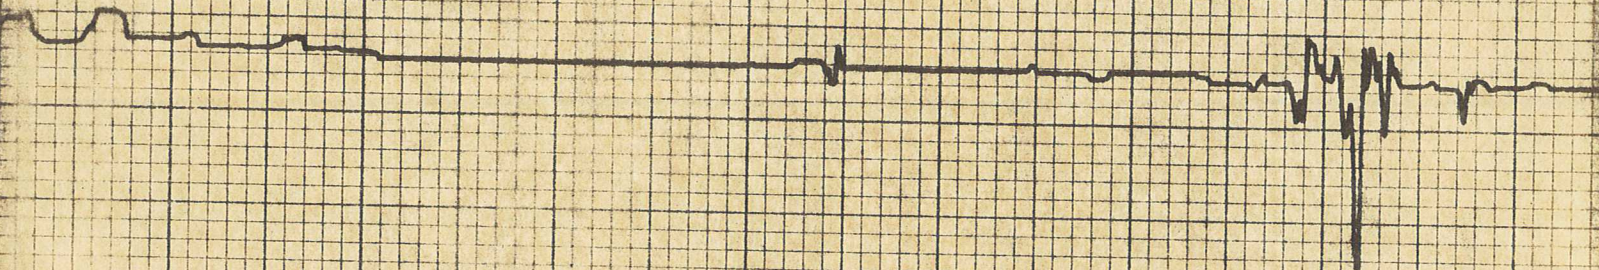

6000'

200'

4359

5940

Bottom 12 1/2 hole
Start of 9 1/2" hole

0400

ARMS CLOSED
↑ OPENED

6500