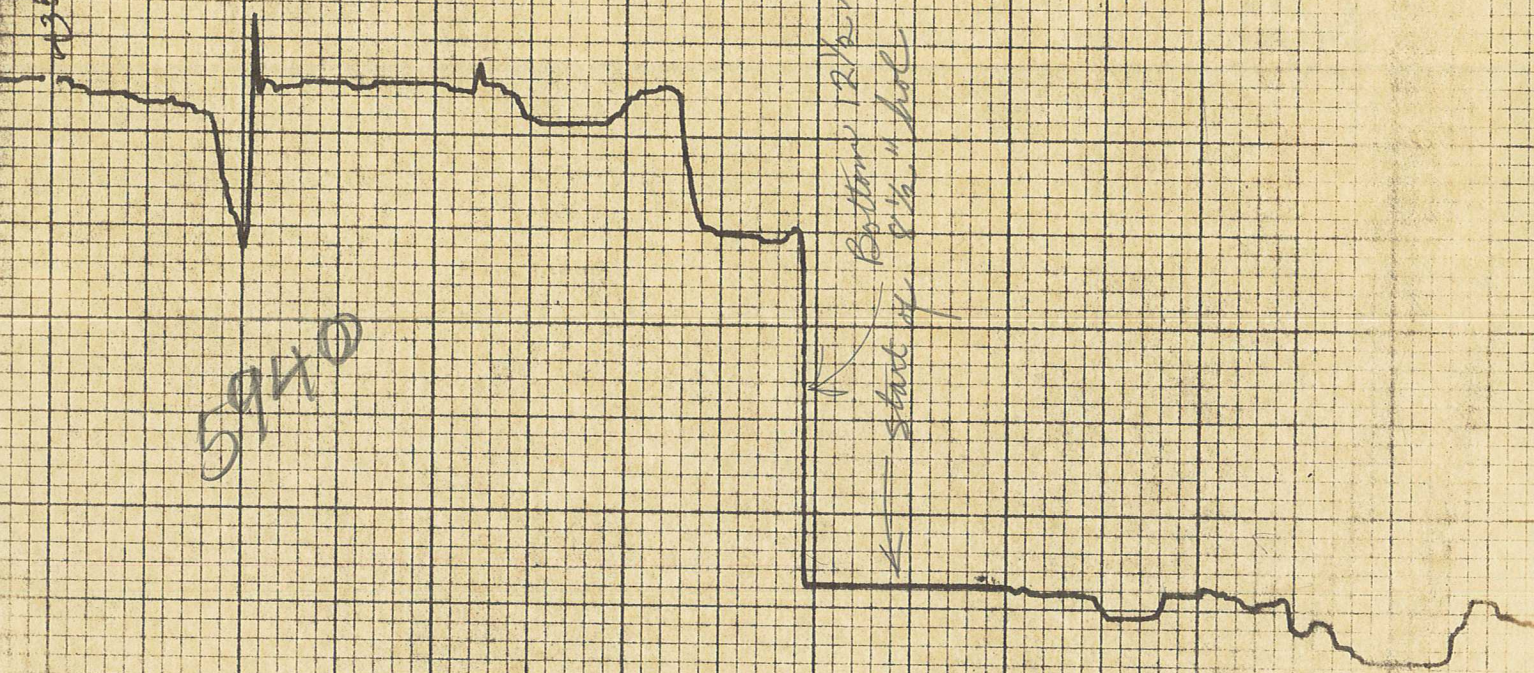

6000'

200'

4359

5940

Bottom 12 1/2 hole
Start of 9 1/2" hole

0400

ARMS CLOSED
↑ OPENED

6500