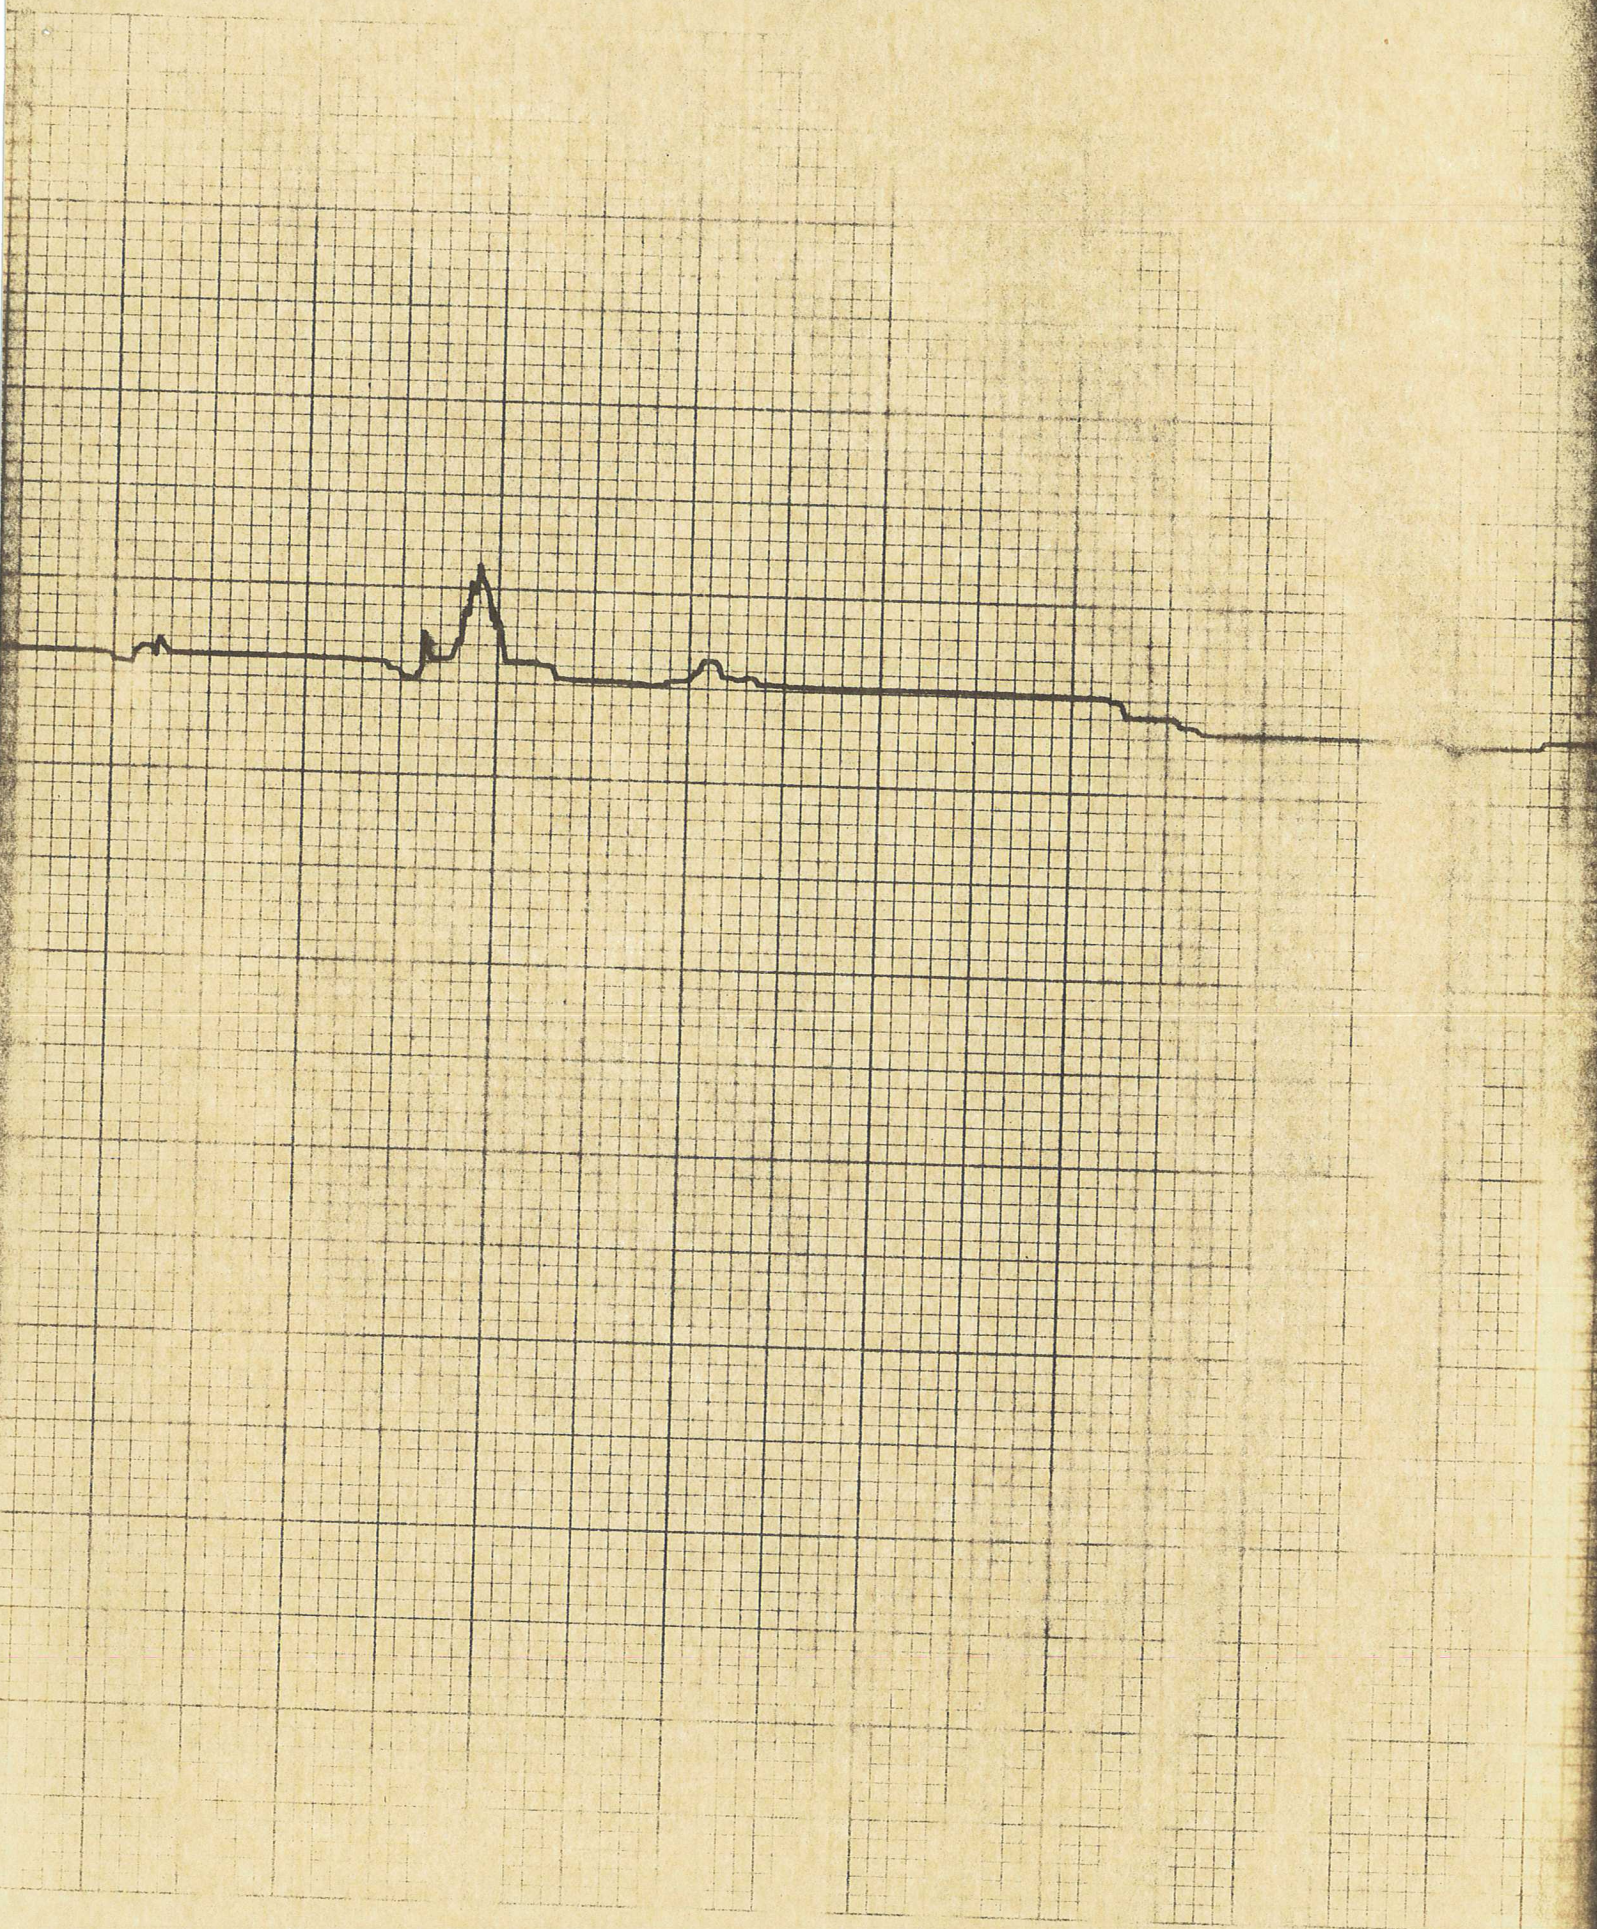

APPROX. 1000 A.