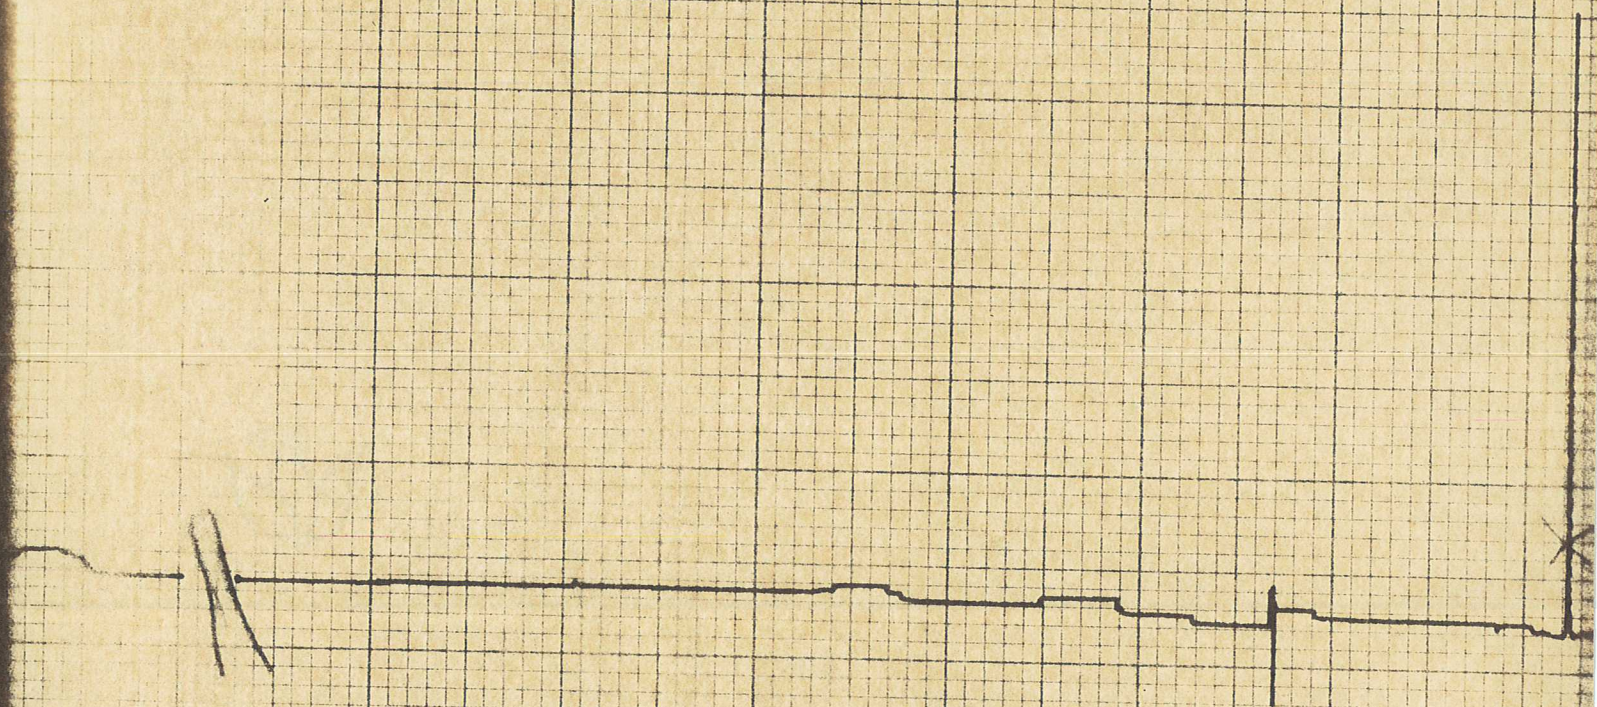

150 F/IN

2900

PRINTED IN USA